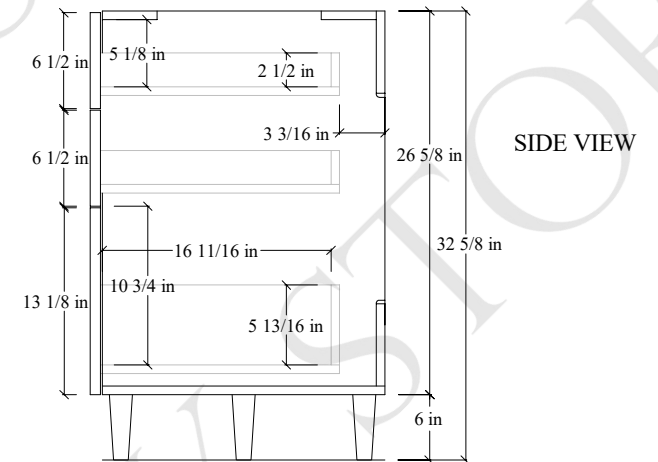

72S" Austin Free Standing Vanity

TOP VIEW

FRONT VIEW

SIDE VIEW

Secure vanity to studs within 4" from side gables. →

INSIDE BACK VIEW