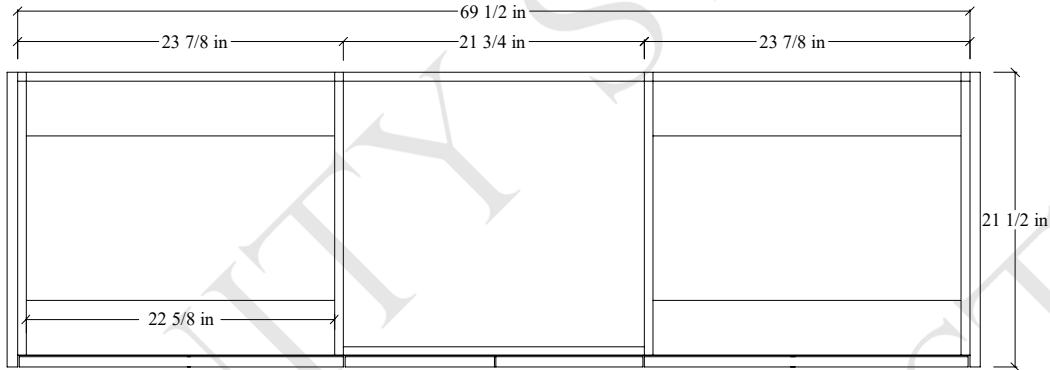

72S" Austin Free Standing Vanity

TOP VIEW

FRONT VIEW

SIDE VIEW

Secure vanity to studs within 4" from side gables. →

INSIDE BACK VIEW