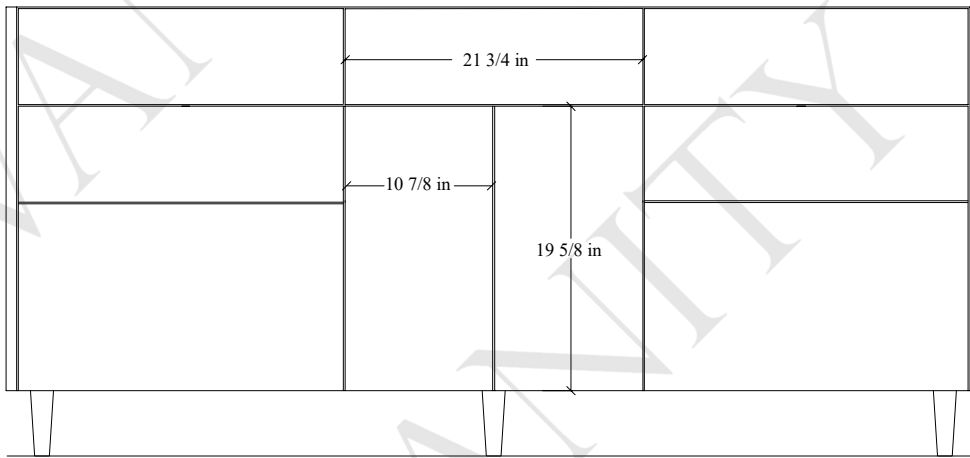

72S" Austin Free Standing Vanity

TOP VIEW

FRONT VIEW

SIDE VIEW

Secure vanity to studs within 4" from side gables. →

INSIDE BACK VIEW