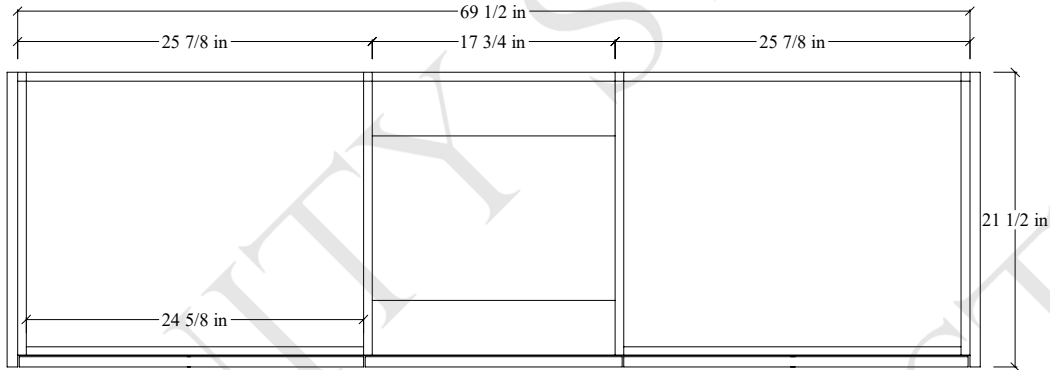

72D" Austin Free Standing Vanity

TOP VIEW

FRONT VIEW

SIDE VIEW

Secure vanity to studs within 4" from side gables. →

INSIDE BACK VIEW