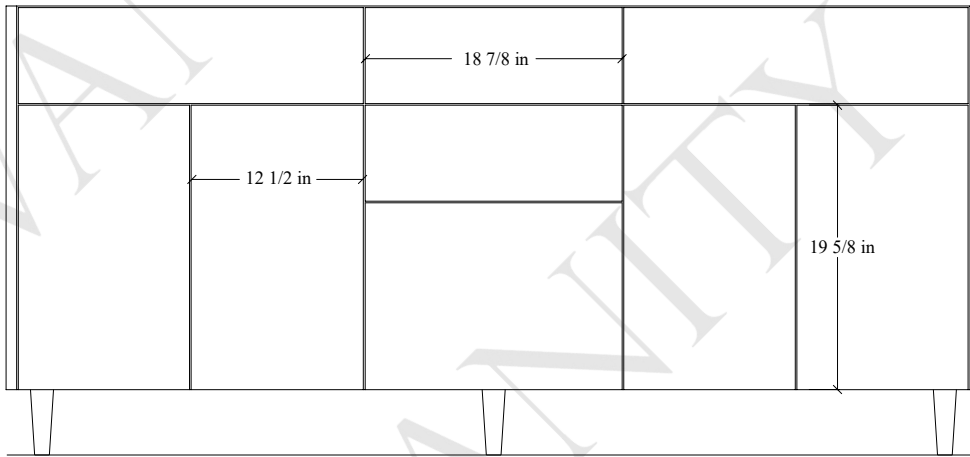

72D" Austin Free Standing Vanity

TOP VIEW

FRONT VIEW

SIDE VIEW

Secure vanity to studs within 4" from side gables. →

INSIDE BACK VIEW