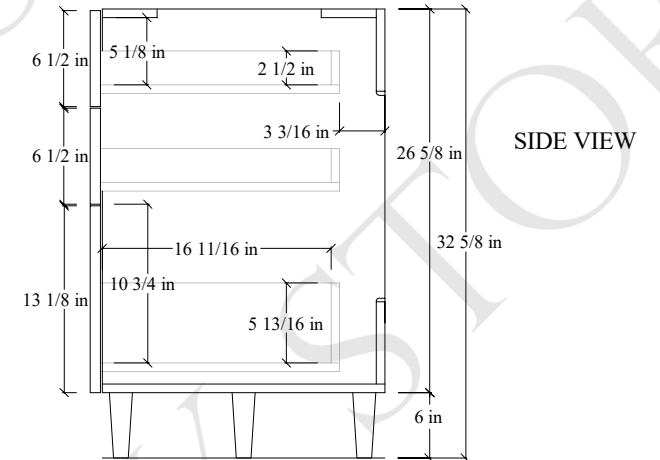

72D" Austin Free Standing Vanity

TOP VIEW

FRONT VIEW

SIDE VIEW

Secure vanity to studs within 4" from side gables. →

INSIDE BACK VIEW