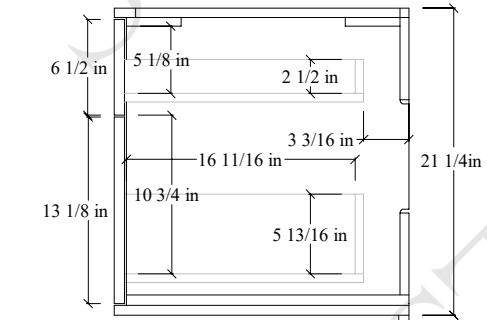

60S" Sidney Wall Mount Vanity

TOP VIEW

FRONT VIEW

Secure Support Strip to Studs →

Secure vanity to studs within 4" from side gables. →

INSIDE BACK VIEW

← Secure Support Strip to Stud