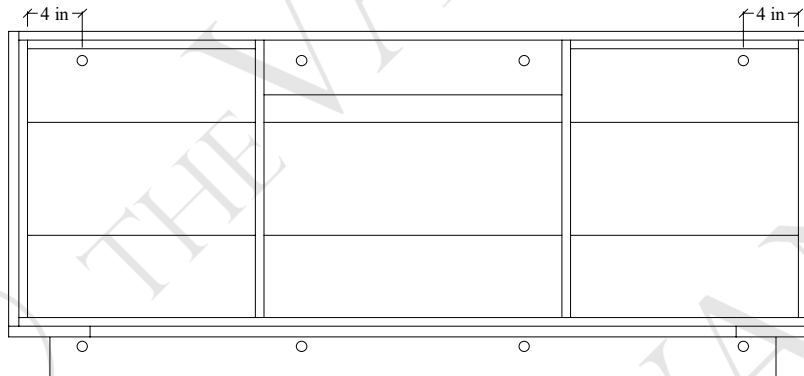

60S" Sidney Wall Mount Vanity

TOP VIEW

FRONT VIEW

Secure Support Strip to Studs →

Secure vanity to studs within 4" from side gables. →

INSIDE BACK VIEW

← Secure Support Strip to Stud