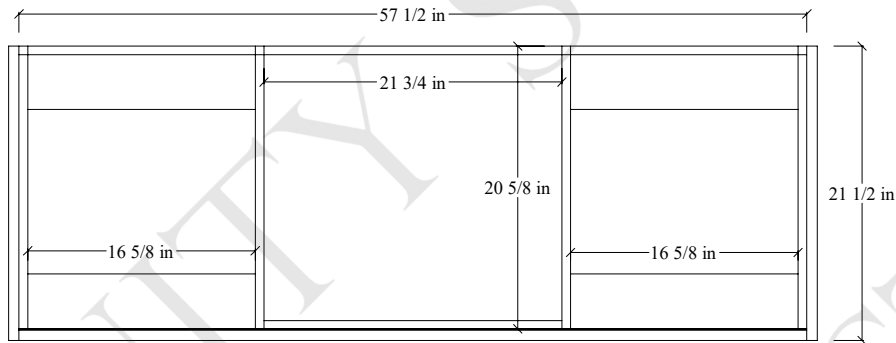

60S" Sidney Wall Mount Vanity

TOP VIEW

FRONT VIEW

Secure Support Strip to Studs →

Secure vanity to studs within 4" from side gables. →

INSIDE BACK VIEW

← Secure Support Strip to Stud