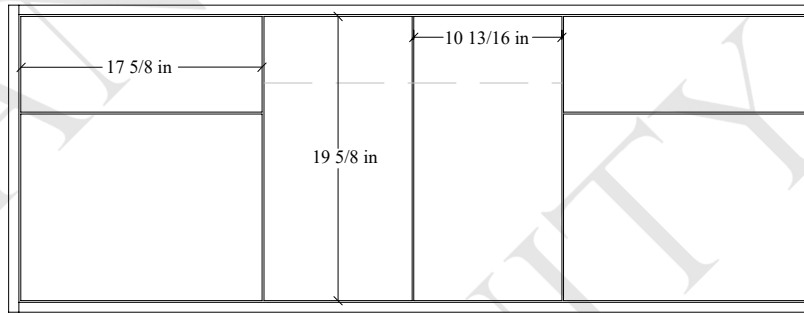

60S" Sidney Wall Mount Vanity

TOP VIEW

FRONT VIEW

Secure Support Strip to Studs →

Secure vanity to studs within 4" from side gables. →

INSIDE BACK VIEW

← Secure Support Strip to Stud