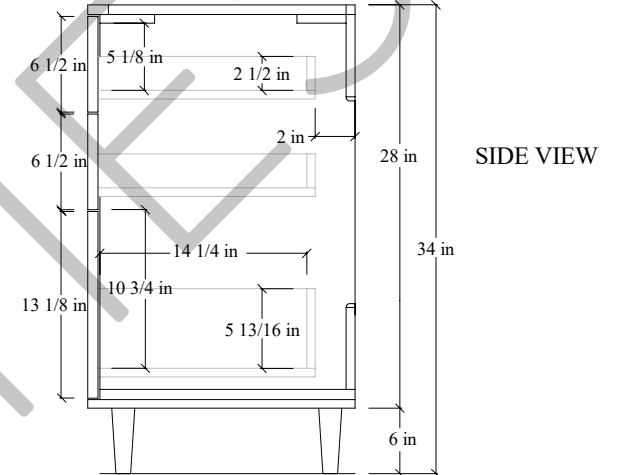

60S" Sidney SLIM Free Standing Vanity

TOP VIEW

FRONT VIEW

SIDE VIEW

Secure vanity to studs within 4" from side gables. →

INSIDE BACK VIEW