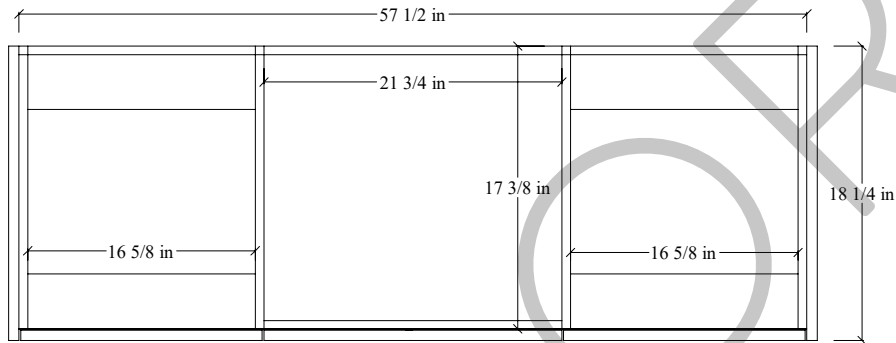

60S" Sidney SLIM Free Standing Vanity

TOP VIEW

FRONT VIEW

SIDE VIEW

Secure vanity to studs within 4" from side gables. →

INSIDE BACK VIEW