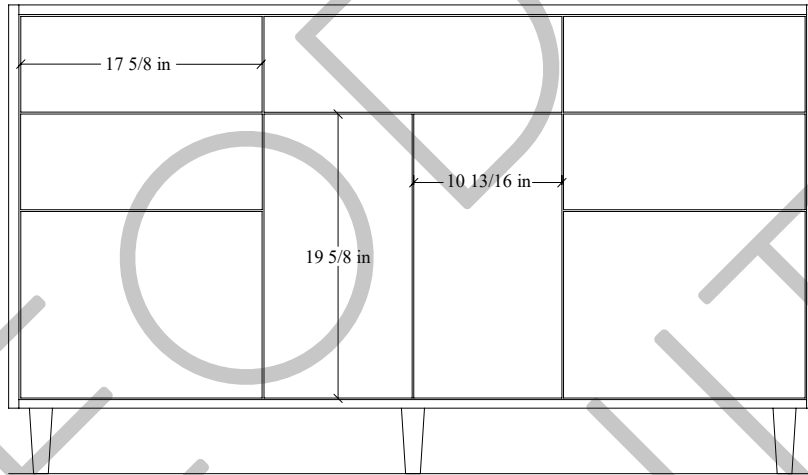

60S" Sidney SLIM Free Standing Vanity

TOP VIEW

FRONT VIEW

SIDE VIEW

Secure vanity to studs within 4" from side gables. →

INSIDE BACK VIEW