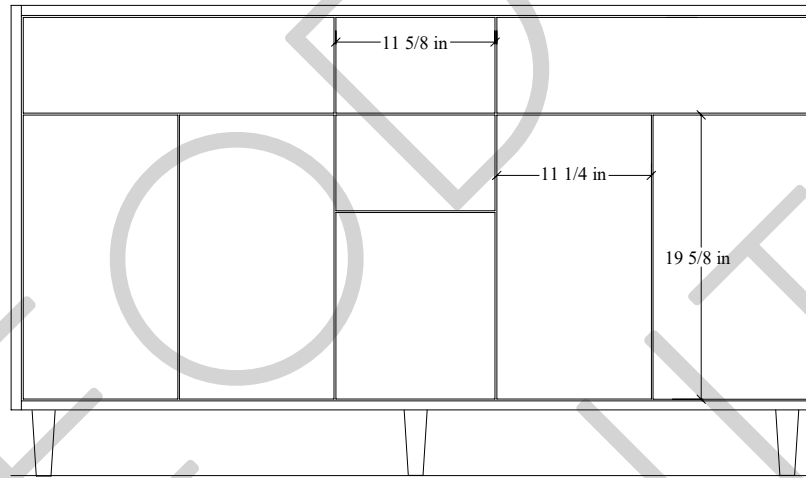

60D" Sidney SLIM Free Standing Vanity

TOP VIEW

FRONT VIEW

SIDE VIEW

Secure vanity to studs within 4" from side gables →

INSIDE BACK VIEW