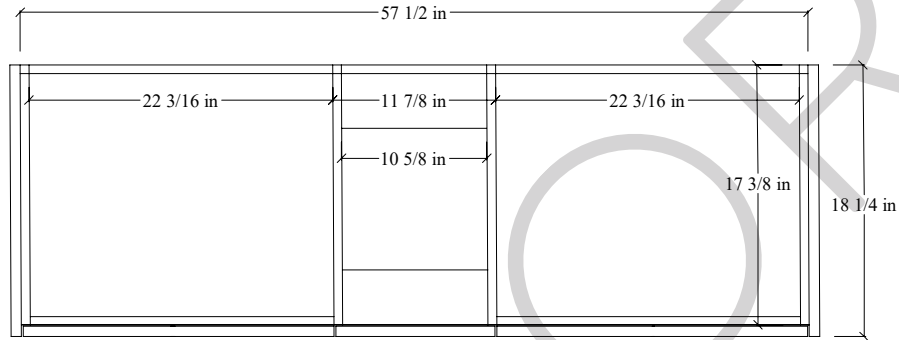

60D" Sidney SLIM Free Standing Vanity

TOP VIEW

FRONT VIEW

SIDE VIEW

Secure vanity to studs within 4" from side gables →

INSIDE BACK VIEW