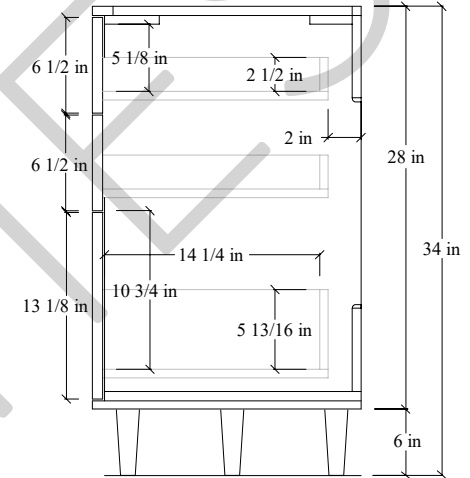

60D" Sidney SLIM Free Standing Vanity

TOP VIEW

FRONT VIEW

SIDE VIEW

Secure vanity to studs within 4" from side gables →

INSIDE BACK VIEW