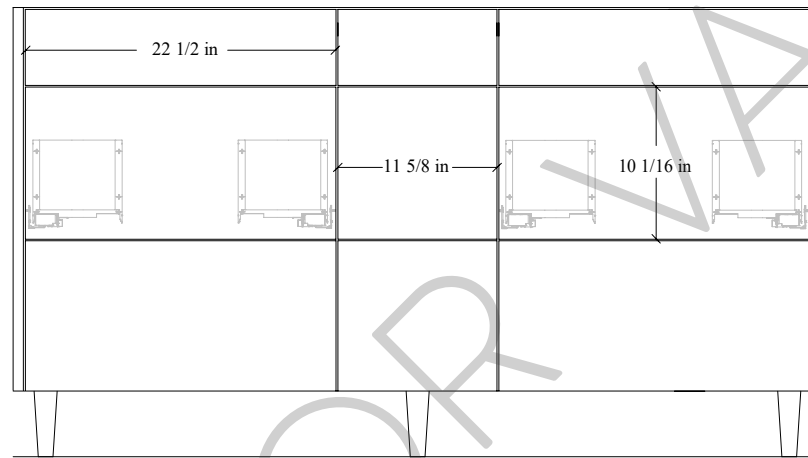

60D" Asher SLIM Free Standing Vanity

TOP VIEW

FRONT VIEW

SIDE VIEW

Secure vanity to studs within 4" from side gables →

INSIDE BACK VIEW