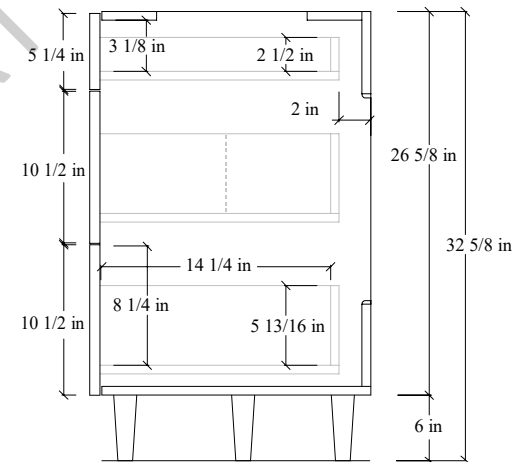

60D" Asher SLIM Free Standing Vanity

TOP VIEW

FRONT VIEW

SIDE VIEW

Secure vanity to studs within 4" from side gables →

INSIDE BACK VIEW