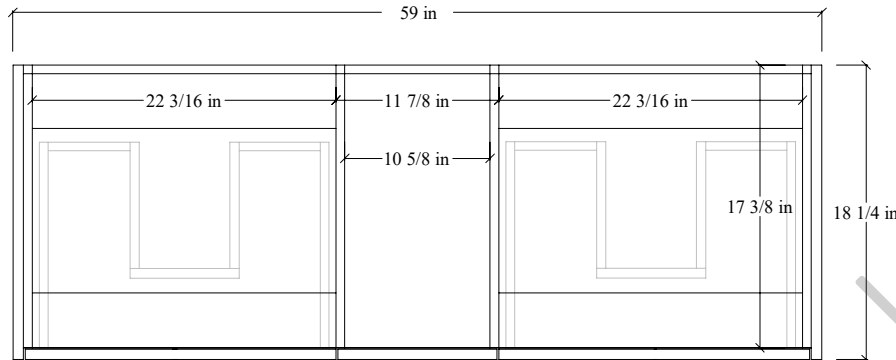

60D" Asher SLIM Free Standing Vanity

TOP VIEW

FRONT VIEW

SIDE VIEW

Secure vanity to studs within 4" from side gables →

INSIDE BACK VIEW