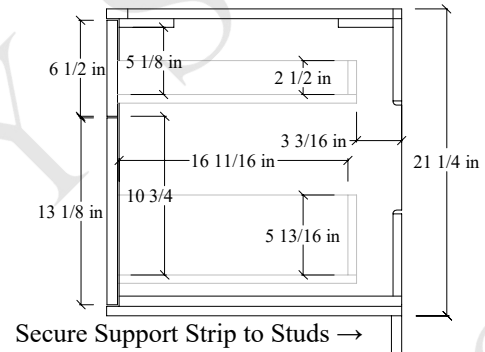

48" Sidney Wall Mount Vanity

TOP VIEW

FRONT VIEW

Secure vanity to studs within 4" from side gables. →

INSIDE BACK VIEW