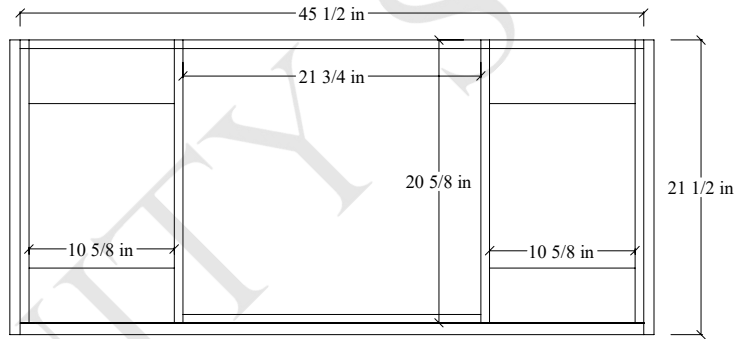

48" Sidney Wall Mount Vanity

TOP VIEW

FRONT VIEW

Secure vanity to studs within 4" from side gables. →

INSIDE BACK VIEW