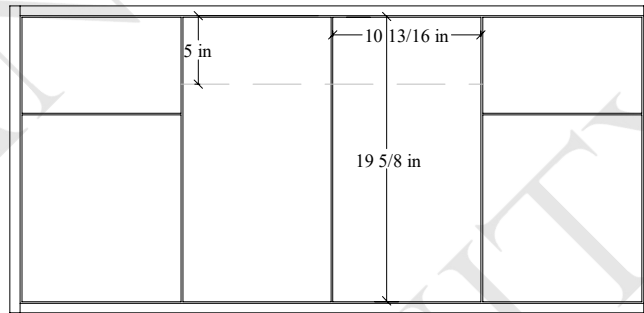

48" Sidney Wall Mount Vanity

TOP VIEW

FRONT VIEW

Secure vanity to studs within 4" from side gables. →

INSIDE BACK VIEW