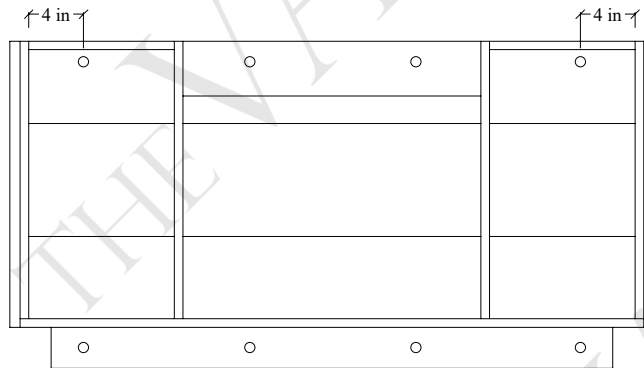

48" Austin Wall Mount Vanity

TOP VIEW

FRONT VIEW

Secure vanity to studs within 4" from side gables. →

INSIDE BACK VIEW

← Secure Support Strip to Studs