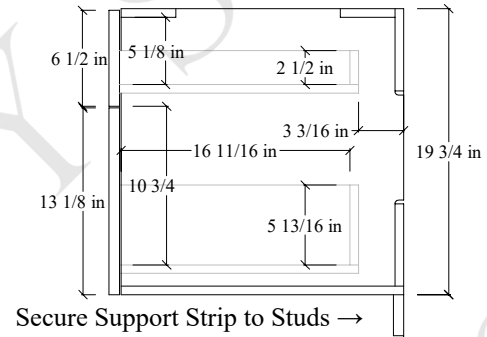

48" Austin Wall Mount Vanity

TOP VIEW

FRONT VIEW

Secure vanity to studs within 4" from side gables. →

INSIDE BACK VIEW

← Secure Support Strip to Studs