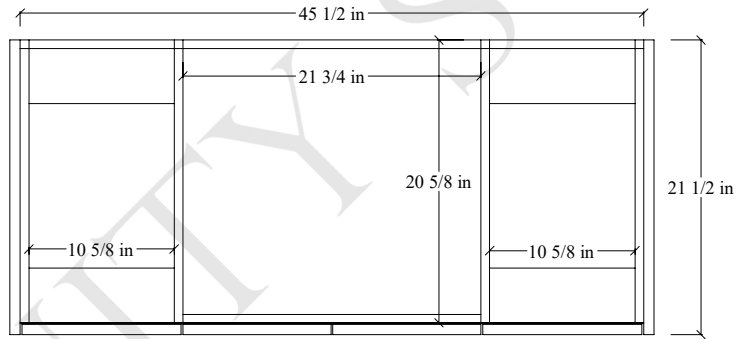

48" Austin Wall Mount Vanity

TOP VIEW

FRONT VIEW

Secure vanity to studs within 4" from side gables. →

INSIDE BACK VIEW

← Secure Support Strip to Studs