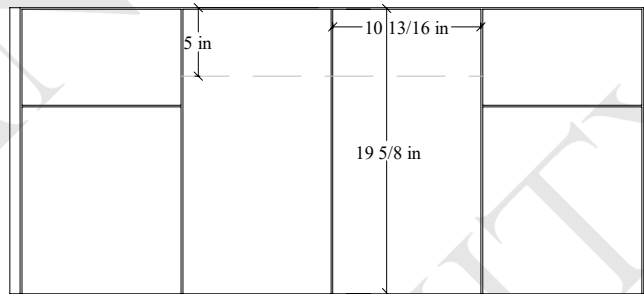

48" Austin Wall Mount Vanity

TOP VIEW

FRONT VIEW

Secure vanity to studs within 4" from side gables. →

INSIDE BACK VIEW

← Secure Support Strip to Studs