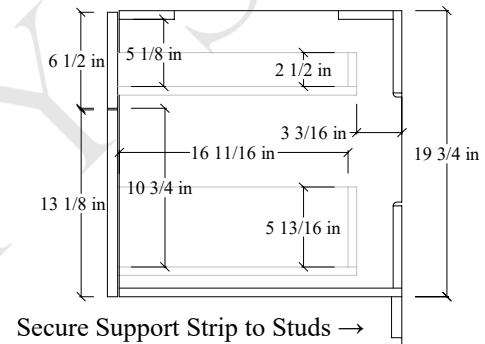

# 36R" Austin Wall Mount Vanity

TOP VIEW

FRONT VIEW

Secure vanity to studs within 4" from side gables. →

INSIDE BACK VIEW

← Secure Support Strip to Studs