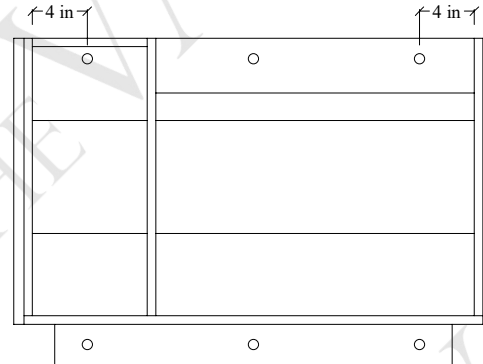

# 36R" Austin Wall Mount Vanity

TOP VIEW

FRONT VIEW

Secure vanity to studs within 4" from side gables. →

INSIDE BACK VIEW

← Secure Support Strip to Studs