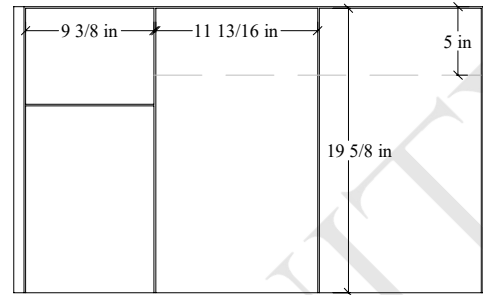

# 36R" Austin Wall Mount Vanity

TOP VIEW

FRONT VIEW

Secure vanity to studs within 4" from side gables. →

INSIDE BACK VIEW

← Secure Support Strip to Studs