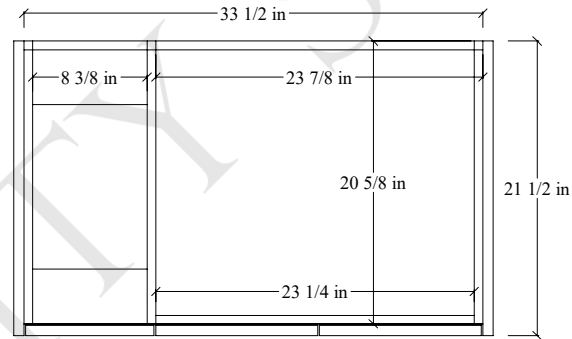

# 36R" Austin Wall Mount Vanity

TOP VIEW

FRONT VIEW

Secure vanity to studs within 4" from side gables. →

INSIDE BACK VIEW

← Secure Support Strip to Studs