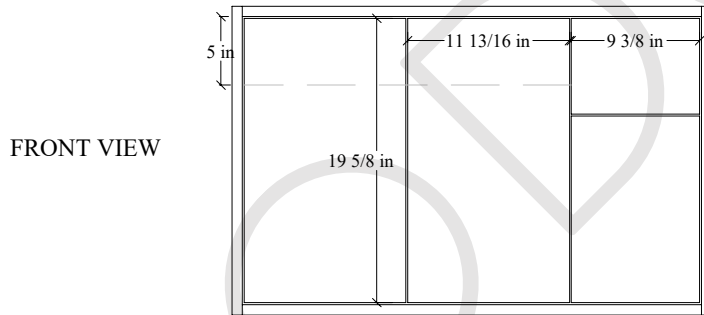

36L" Sidney SLIM Wall Mount Vanity

Secure Support Strip to Studs →

Secure vanity to studs within 4" from side gables. →

INSIDE BACK VIEW

← Secure Support Strip to Studs