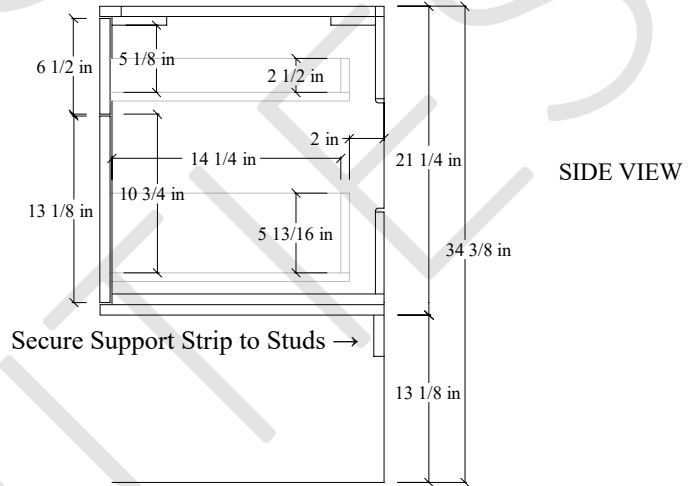

36L" Sidney SLIM Wall Mount Vanity

Secure Support Strip to Studs →

Secure vanity to studs within 4" from side gables. →

INSIDE BACK VIEW

← Secure Support Strip to Studs