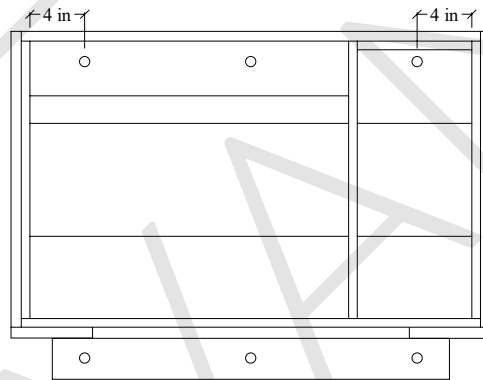

36L" Sidney SLIM Wall Mount Vanity

Secure Support Strip to Studs →

Secure vanity to studs within 4" from side gables. →

INSIDE BACK VIEW

← Secure Support Strip to Studs