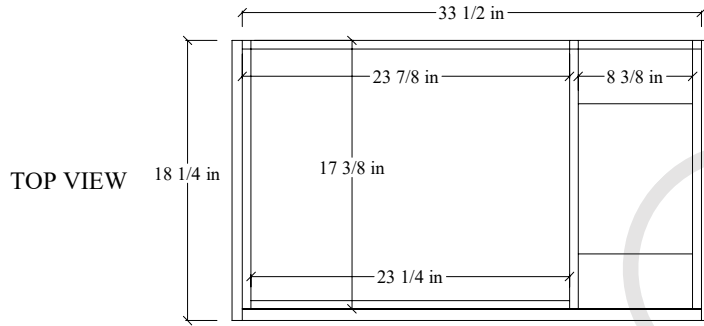

36L" Sidney SLIM Wall Mount Vanity

Secure Support Strip to Studs →

Secure vanity to studs within 4" from side gables. →

INSIDE BACK VIEW

← Secure Support Strip to Studs