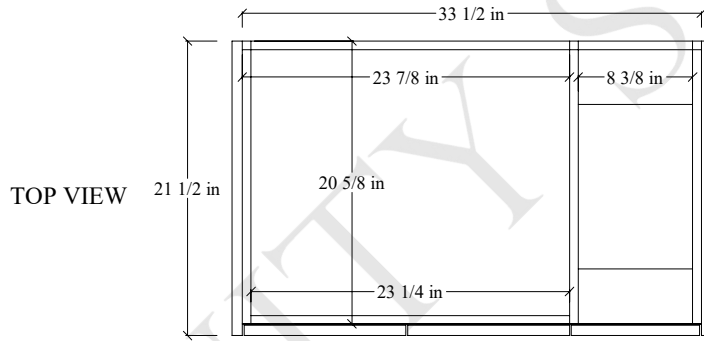

36L" Austin Wall Mount Vanity

Secure vanity to studs within 4" from side gables. →

INSIDE BACK VIEW

← Secure Support Strip to Studs