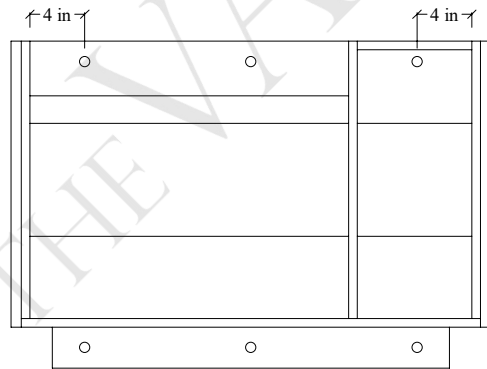

36L" Austin Wall Mount Vanity

Secure vanity to studs within 4" from side gables. →

INSIDE BACK VIEW

← Secure Support Strip to Studs