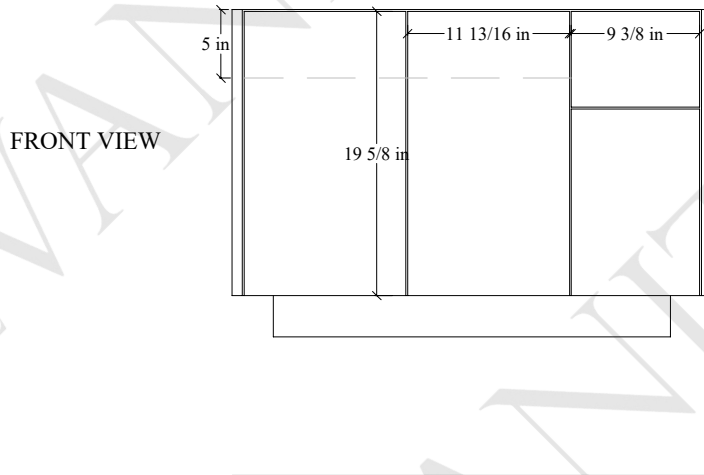

36L" Austin Wall Mount Vanity

Secure vanity to studs within 4" from side gables. →

INSIDE BACK VIEW

← Secure Support Strip to Studs