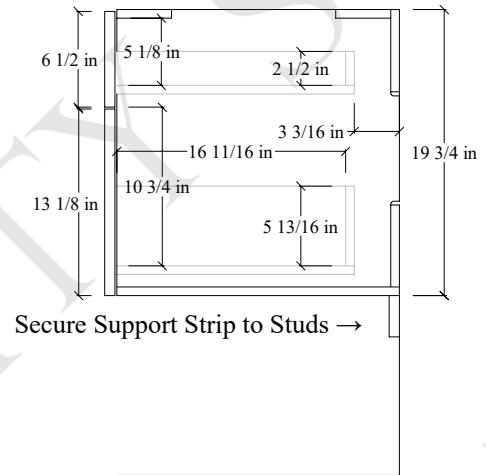

36L" Austin Wall Mount Vanity

Secure vanity to studs within 4" from side gables. →

INSIDE BACK VIEW

← Secure Support Strip to Studs