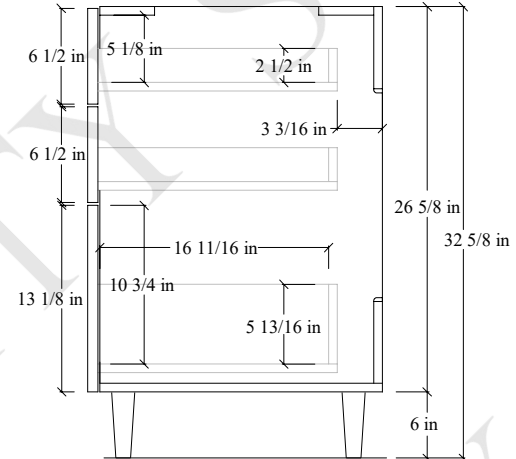

# 36L" Austin Free Standing Vanity

Secure vanity to studs within 4" from side gables. →