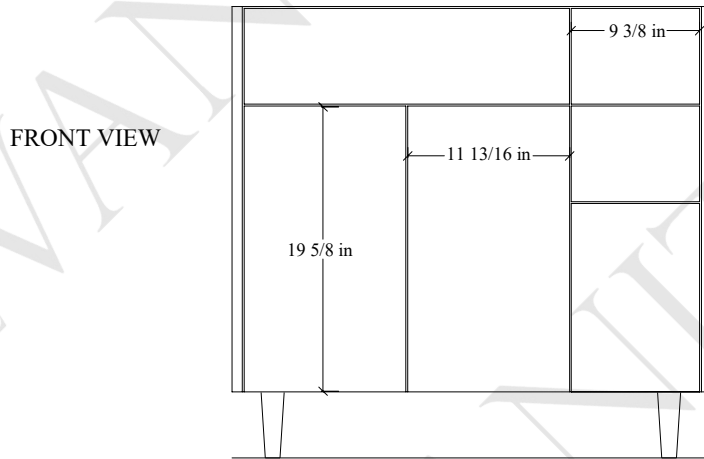

# 36L" Austin Free Standing Vanity

Secure vanity to studs within 4" from side gables. →