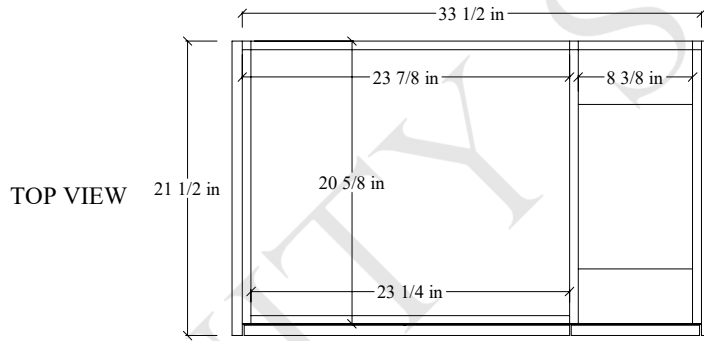

# 36L" Austin Free Standing Vanity

Secure vanity to studs within 4" from side gables. →