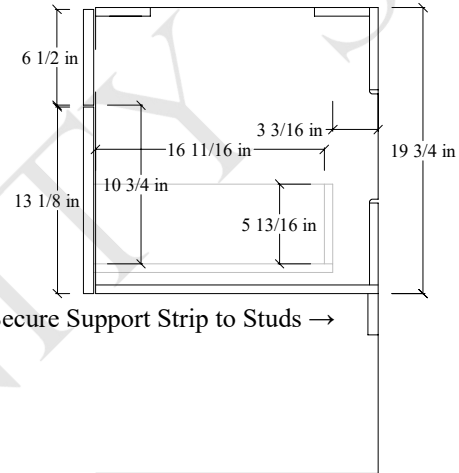

30" Austin Wall Mount Vanity

TOP VIEW

FRONT VIEW

Secure Support Strip to Studs →

SIDE VIEW

Secure vanity to studs within 4" from side gables. →

INSIDE BACK VIEW

← Secure Support Strip to Studs