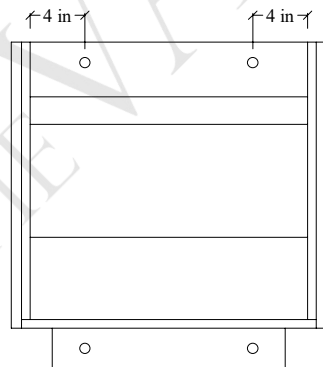

30" Austin Wall Mount Vanity

TOP VIEW

FRONT VIEW

Secure Support Strip to Studs →

SIDE VIEW

Secure vanity to studs within 4" from side gables. →

INSIDE BACK VIEW

← Secure Support Strip to Studs