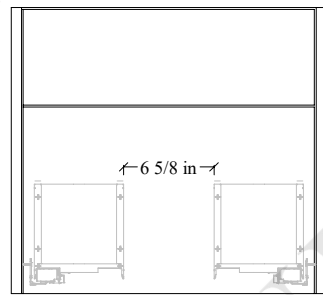

30" Austin Wall Mount Vanity

TOP VIEW

FRONT VIEW

Secure Support Strip to Studs →

SIDE VIEW

Secure vanity to studs within 4" from side gables. →

INSIDE BACK VIEW

← Secure Support Strip to Studs