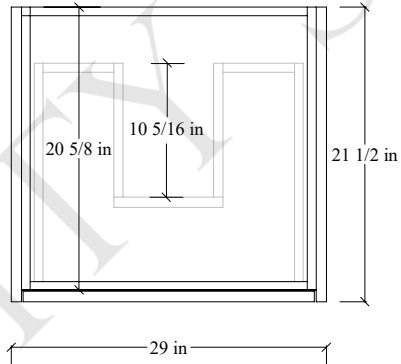

30" Austin Wall Mount Vanity

TOP VIEW

FRONT VIEW

Secure Support Strip to Studs →

SIDE VIEW

Secure vanity to studs within 4" from side gables. →

INSIDE BACK VIEW

← Secure Support Strip to Studs