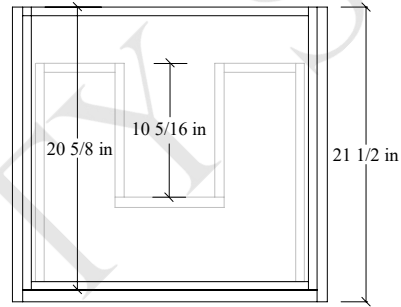

24" Sidney Wall Mount Vanity

TOP VIEW

FRONT VIEW

Secure Support Strip to Studs →

SIDE VIEW

Secure vanity to studs within 4" from side gables. →

INSIDE BACK VIEW

← Secure Support Strip to Studs