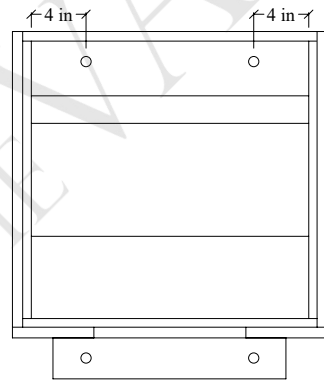

24" Sidney Wall Mount Vanity

TOP VIEW

FRONT VIEW

Secure Support Strip to Studs →

SIDE VIEW

Secure vanity to studs within 4" from side gables. →

INSIDE BACK VIEW

← Secure Support Strip to Studs