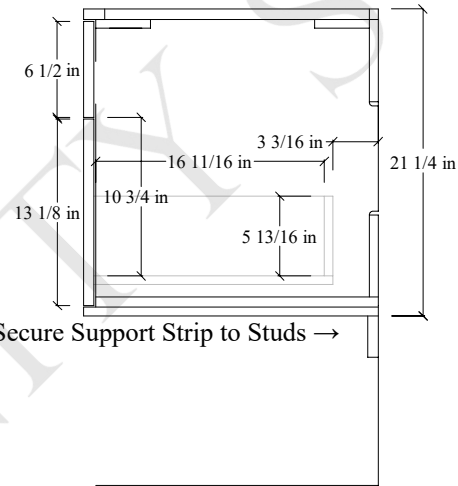

24" Sidney Wall Mount Vanity

TOP VIEW

FRONT VIEW

Secure Support Strip to Studs →

SIDE VIEW

Secure vanity to studs within 4" from side gables. →

INSIDE BACK VIEW

← Secure Support Strip to Studs