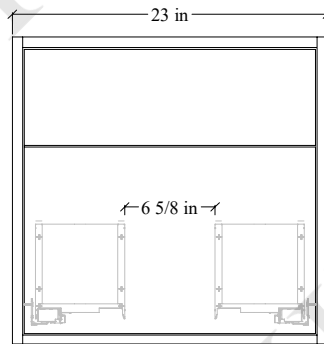

24" Sidney Wall Mount Vanity

TOP VIEW

FRONT VIEW

Secure Support Strip to Studs →

SIDE VIEW

Secure vanity to studs within 4" from side gables. →

INSIDE BACK VIEW

← Secure Support Strip to Studs