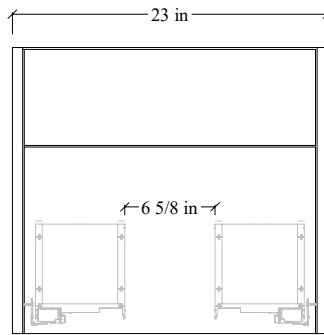

24" Austin SLIM Wall Mount Vanity

TOP VIEW

FRONT VIEW

SIDE VIEW

Secure vanity to studs within 4" from side gables. →

INSIDE BACK VIEW

← Secure Support Strip to Studs