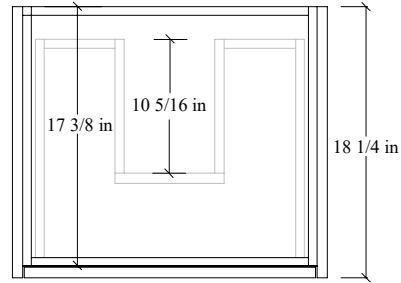

24" Austin SLIM Wall Mount Vanity

TOP VIEW

FRONT VIEW

SIDE VIEW

Secure vanity to studs within 4" from side gables. →

INSIDE BACK VIEW

← Secure Support Strip to Studs