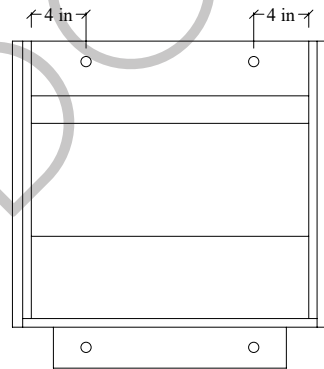

24" Austin SLIM Wall Mount Vanity

TOP VIEW

FRONT VIEW

SIDE VIEW

Secure vanity to studs within 4" from side gables. →

INSIDE BACK VIEW

← Secure Support Strip to Studs