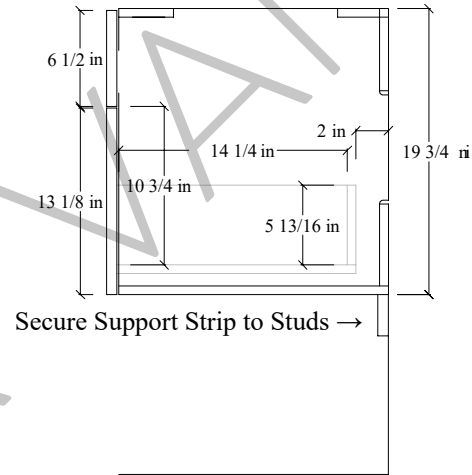

24" Austin SLIM Wall Mount Vanity

TOP VIEW

FRONT VIEW

SIDE VIEW

Secure vanity to studs within 4" from side gables. →

INSIDE BACK VIEW

← Secure Support Strip to Studs