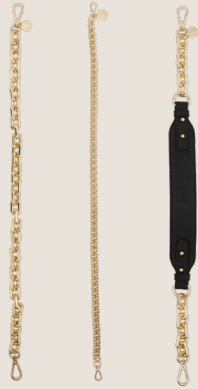

Parker Briefcase

**Black/Midnight Blue**

\$599 NZD | \$569 AUD  
44W x 33H x 9D

Augusta Laptop Sleeve

**13" Black Recycled Nylon**

\$229 NZD | \$215 AUD

**16" Black Recycled Nylon**

\$259 NZD | \$245 AUD

## Feature Straps

### Shoulder Strap

**Gold Chunky**  
**Gold Curb**  
 \$119 NZD | \$115 AUD  
 60cm