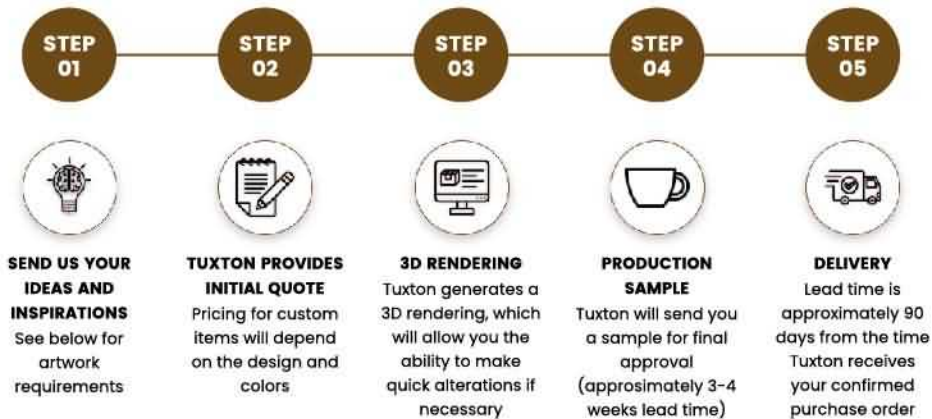

General Info

page 107

- a. Warranty & Color Chart 107
- b. Care & Handling 108
- c. Terms and Conditions of Sales 109
- d. Product Matching Guide 110
- e. Alphanumerical Index 111

studiotux

STUDIOTUX[®] Bespoke Services

**WITH MINIMUMS OF ONLY 12 DOZEN,
WHY NOT GET SOMETHING TRULY UNIQUE TO YOU?**

Requirements:

- 12 dozen minimum per item
- Artwork must be 1:1 scale at 300dpi or higher In resolution
- PMS numbers
- Trademark authorization
- Placement of logo/design