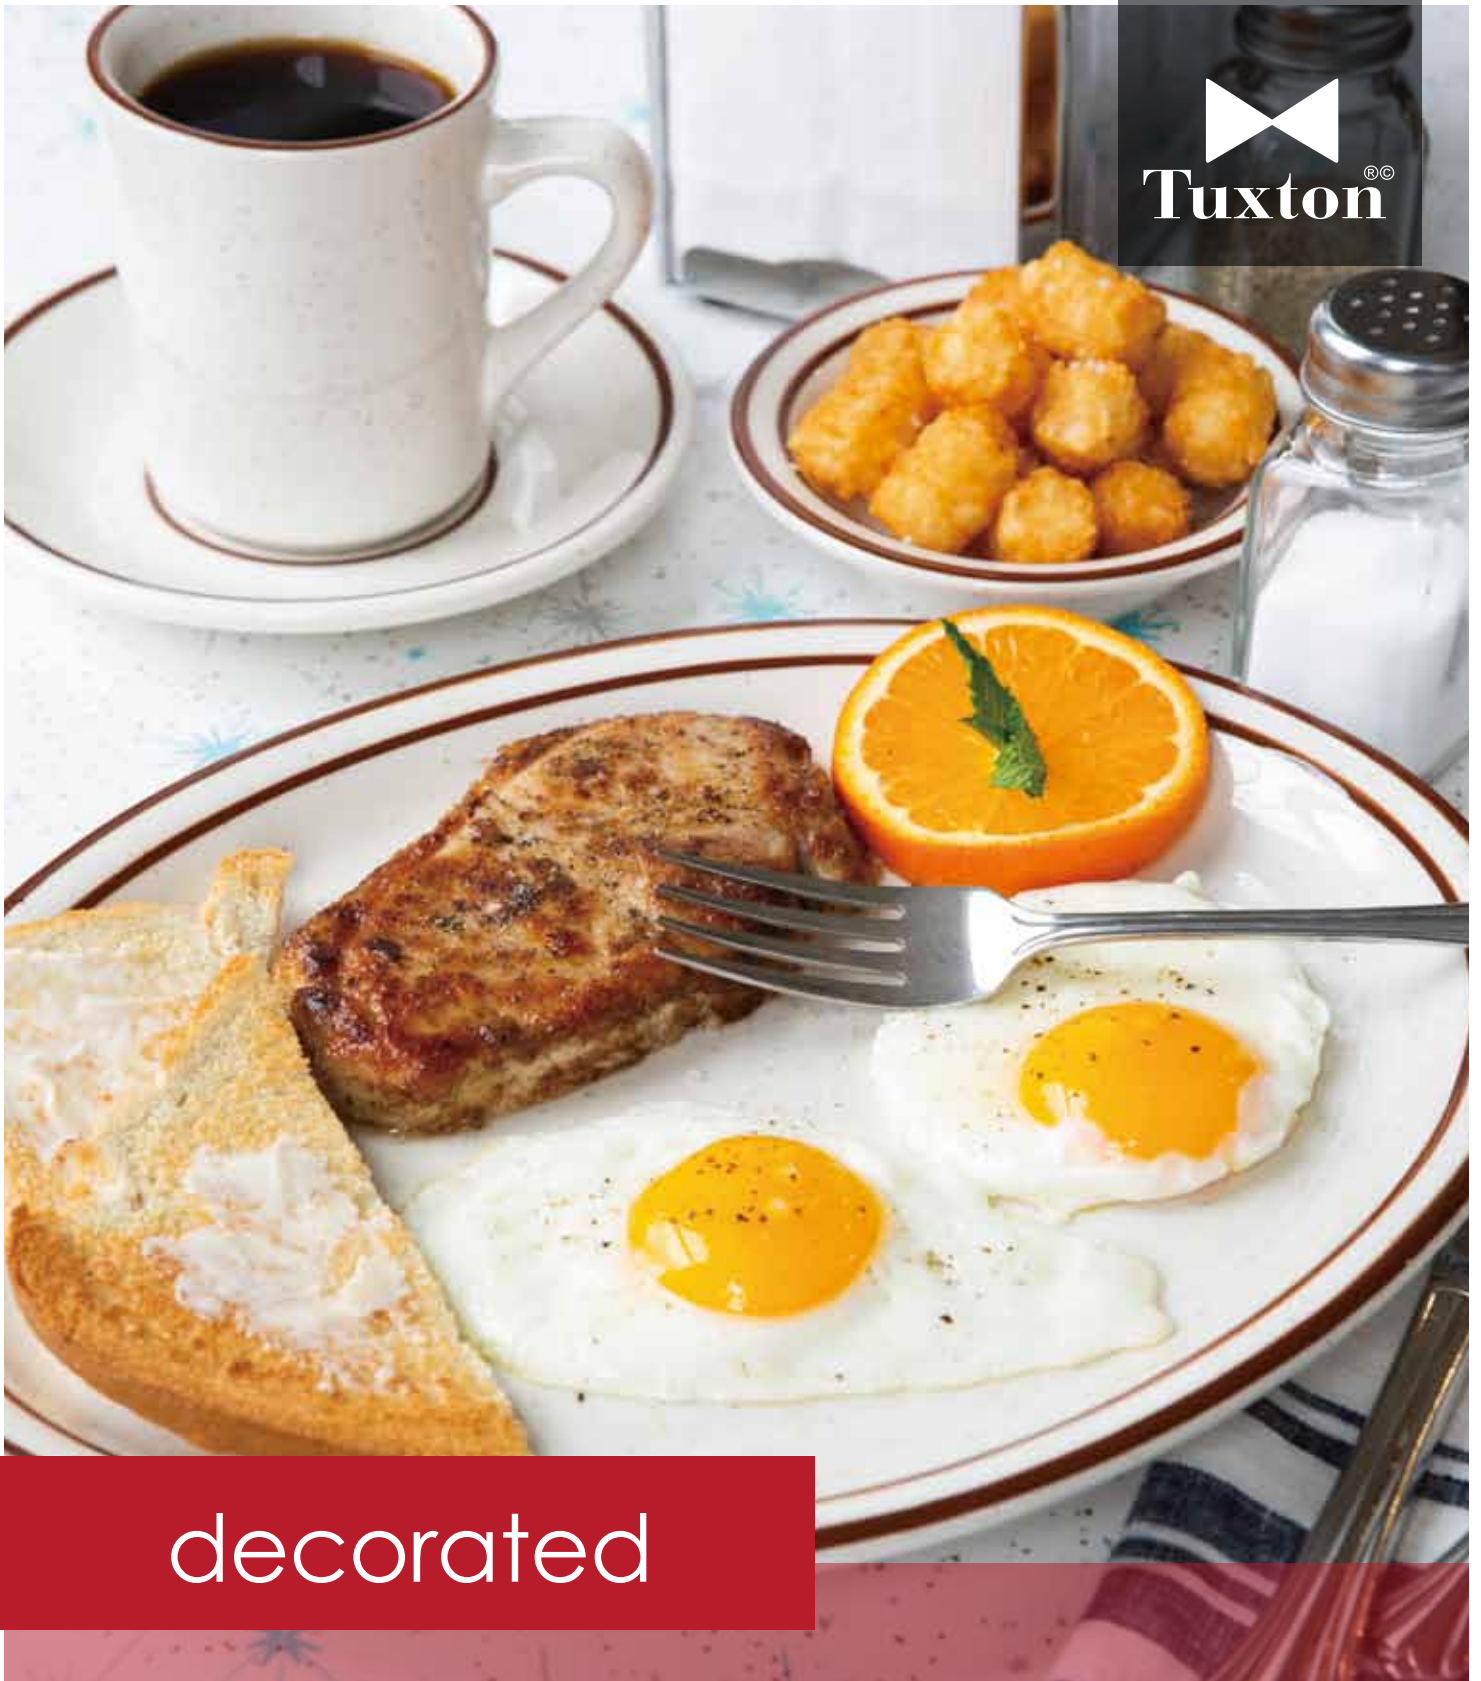

The Tuxton logo features a stylized white 'X' shape above the brand name 'Tuxton' in a serif font, with a registered trademark symbol (®) to the right. The logo is set against a dark grey background in the top right corner of the image.

Tuxton[®]

decorated

Bahamas

The ideal dinnerware collection for a fast-paced environment with exceptional durability and value. The deep brown speckle, band and line add a touch of color and distinctive quality to the table.