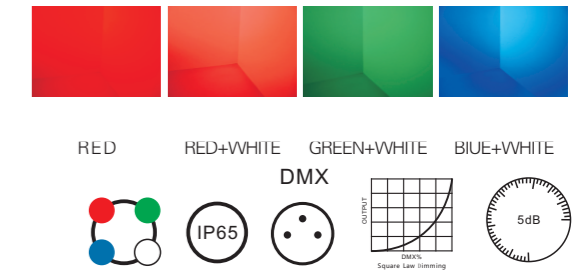

Parco R350

Outdoor Parcan Parco R350

Specification:

- Light source : 18pcs*10W FULL RGBW LED,R=625nm, G=525nm,B=450nm, good saturation; White=6500K, Ra>85,Perfect color rendering;
- Light Output : 6750 Lumens
- Beam angle: 45° (15° /25° , optional)
- Control signal:DMX512, 32 bit precise dimming, smooth in low DMX Value dimming, not Jumping, no vision shock.
- Control mode: stand alone/master and slave
- Chanel option: 3/4/5/8/9 CH
- Housing material: tensile aluminum
- Housing color: White/black/silver.
- Protection rate: IP65
- Power input: AC100–240V (47–63Hz)
- Voltage output: DC24V
- Max power consumption: 120W
- Weight: 5KG
- Size: 284x193x254mm

Features:

- High power leds 10w each, with 4-in-1 color mixing tec
- 32 bit ARM processor dimming, 0–16666 PWM output, the dimming frequency is highly to 600Hz;
- DMX 512 signal control, 4 bit digital display DMX address code, easy to operate.
- Linear dimming for 0–100%, flicker free, with strobe/gradual change/color change/water effect inbuilt programs
- Stand alone, master/slave mode. Multi machine interconnect.
- Switch power, good for LED working.
- Temperature control system inside, auto reduce the power output when LED working temperature is too high;
- Lens: 15/25/45 degree, optional.
- Protection rate: IP65
- 3/4/5/8/9 DMX channels options.