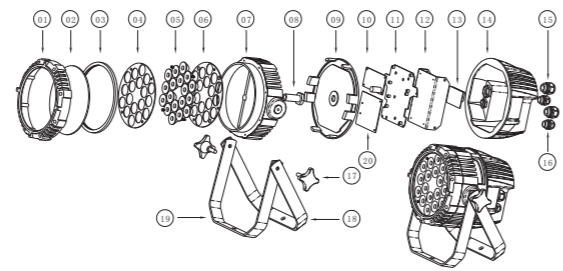

Parco R350

Outdoor Parcan Parco R350

Specification:

- Light source : 18pcs*10W FULL RGBW LED,R=625nm, G=525nm,B=450nm, good saturation; White=6500K, Ra>85,Perfect color rendering;
- Light Output : 6750 Lumens
- Beam angle: 45° (15° /25° , optional)
- Control signal:DMX512, 32 bit precise dimming, smooth in low DMX Value dimming, not Jumping, no vision shock.
- Control mode: stand alone/master and slave
- Chanel option: 3/4/5/8/9 CH
- Housing material: tensile aluminum
- Housing color: White/black/silver.
- Protection rate: IP65
- Power input: AC100–240V (47–63Hz)
- Voltage output: DC24V
- Max power consumption: 120W
- Weight: 5KG
- Size: 284x193x254mm

Features:

- High power leds 10w each, with 4-in-1 color mixing tec
- 32 bit ARM processor dimming, 0–16666 PWM output, the dimming frequency is highly to 600Hz;
- DMX 512 signal control, 4 bit digital display DMX address code, easy to operate.
- Linear dimming for 0–100%, flicker free, with strobe/gradual change/color change/water effect inbuilt programs
- Stand alone, master/slave mode. Multi machine interconnect.
- Switch power, good for LED working.
- Temperature control system inside, auto reduce the power output when LED working temperature is too high;
- Lens: 15/25/45 degree, optional.
- Protection rate: IP65
- 3/4/5/8/9 DMX channels options.

Explosive View