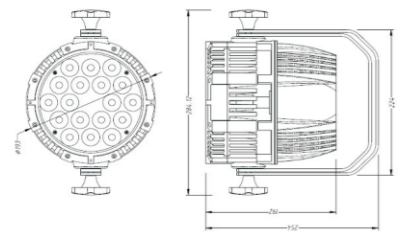

Parco R350

Outdoor Parcan Parco R350

Specification:

- Light source : 18pcs*10W FULL RGBW LED,R=625nm, G=525nm,B=450nm, good saturation; White=6500K, Ra>85,Perfect color rendering;
- Light Output : 6750 Lumens
- Beam angle: 45° (15° /25° , optional)
- Control signal:DMX512, 32 bit precise dimming, smooth in low DMX Value dimming, not Jumping, no vision shock.
- Control mode: stand alone/master and slave
- Chanel option: 3/4/5/8/9 CH
- Housing material: tensile aluminum
- Housing color: White/black/silver.
- Protection rate: IP65
- Power input: AC100–240V (47–63Hz)
- Voltage output: DC24V
- Max power consumption: 120W
- Weight: 5KG
- Size: 284x193x254mm

Explosive View