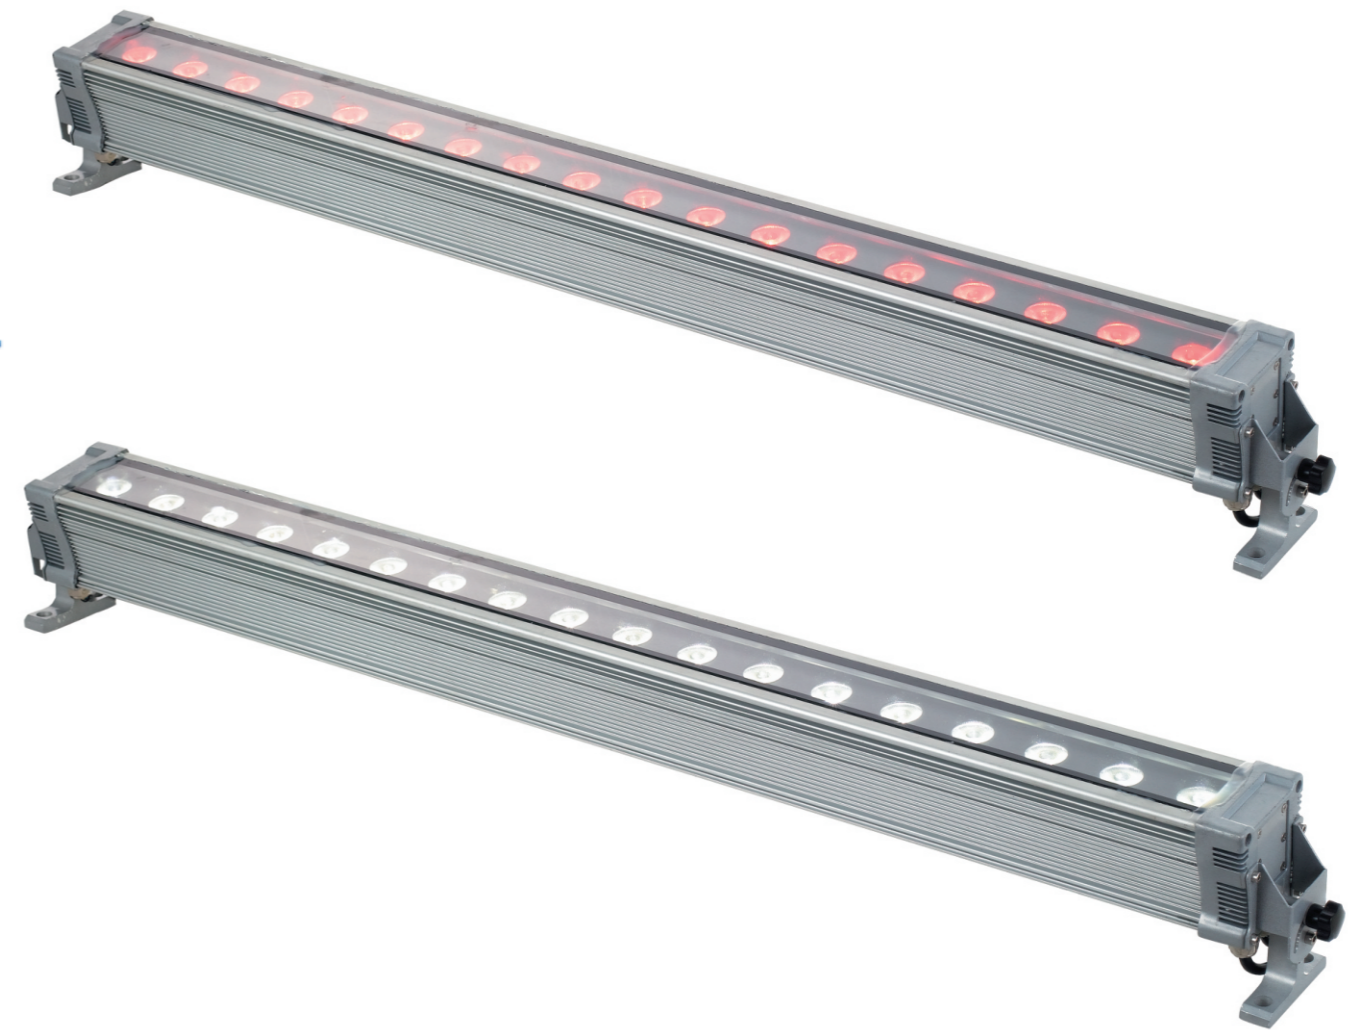

Vpower L350

Specification:

Light source : 18pcs*10W FULL RGBW LED,R=625nm,G=525nm,
B=450nm, good saturation; White=6500K, Ra>85,Perfect
color rendering;

Light Output : 6750 Lumens

Beam angle: 45° (15° /25° , optional)

Control signal:DMX512, 32 bit precise dimming, smooth in low
DMX Value dimming, not Jumping, no vision shock.

Control mode: stand alone/master and slave

Chanel option: 5,9,16 CH

Housing material: tensile aluminum

Housing color: White/black/silver.

Protection rate: IP65

Power input: AC100–240V (47–63Hz)

Max power consumption: 165W

Weight: 5.7KG

Size: 1099x85.4x135.7mm

RED RED+WHITE GREEN+WHITE BLUE+WHITE

Outdoor Washer Vpower L350

Switch power, good for LED working.

Protection rate: IP65; 5/9/16 DMX channels options.

With waterproof air valve to balance pressure, get rid of mosuisture on glass innerface