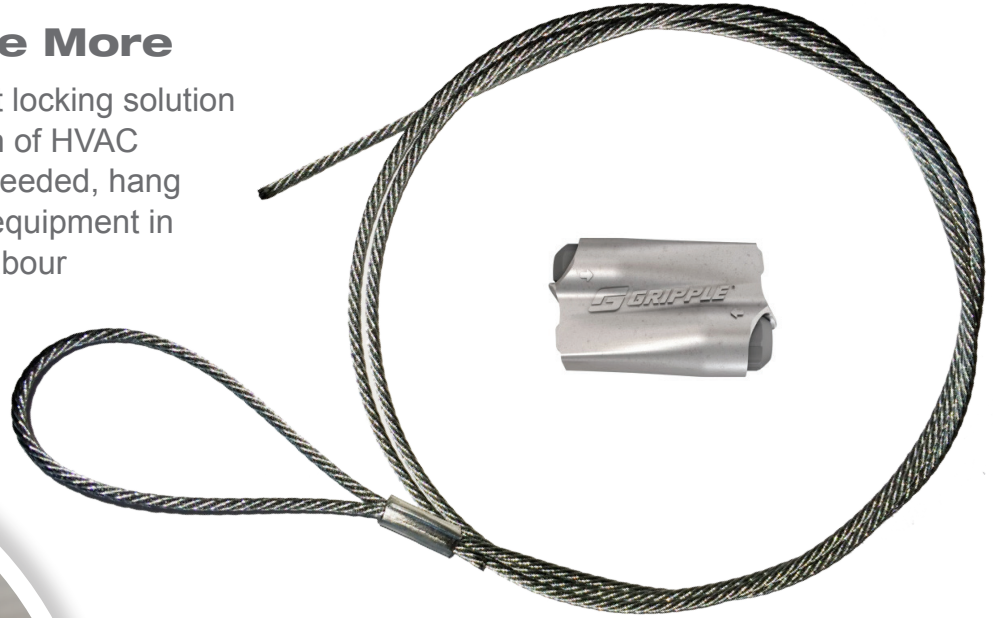

Hang Faster, Save More

The **Gripple Express** is a fast locking solution for quick and easy suspension of HVAC equipment. No chain cutters needed, hang and adjust the height of your equipment in a matter of seconds to save labour costs and make higher profits.

Note: For indoor use only.

Part #: JL-0800-GR-B

Features

- 3 times faster to install than traditional methods
- Keyless – no tool required for adjustment
- Buttons allow rapid adjustment
- Load rated at 100 Lbs
- Supplied as a ready-to-use kit