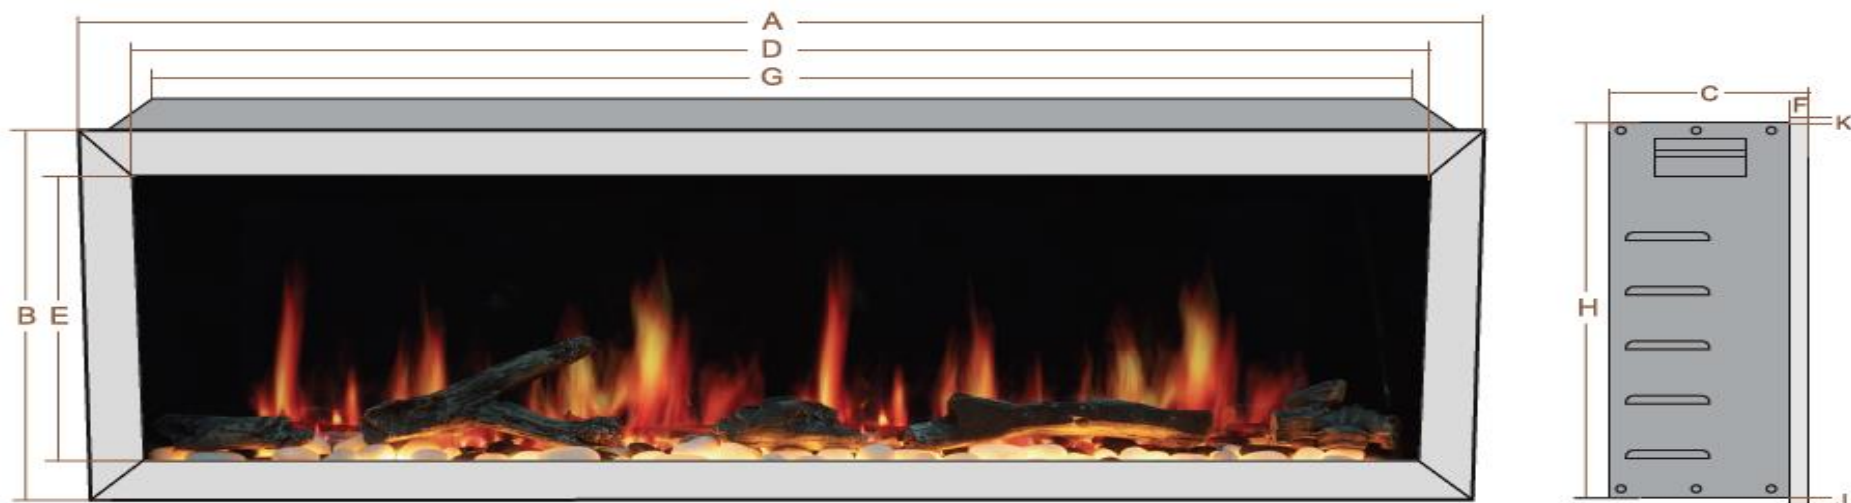

Latitude ZEF58V

2 Side Dimension

	A	B	C	D	E	F	G	H	J	K
Model#	mm inch	mm inch	mm inch	mm inch	mm inch	mm inch	mm inch	mm inch	mm inch	mm inch
ZEF58V	1473 58"	509 20"	203 8"	1333 52 1/2"	369 14 1/2"	19 3/4"	1429 56 5/16"	485 19"	10 3/8"	14 9/16"

Specification

Input Voltage: 120v / 12.5A	Outlet: 3-Prong Plug Kit	Power Cord Length: 60 inch
Heater: 750W / 1500W	Heat Timer: 1 Hour - 8 Hours	Heat Area: 400 Sq ft
Certification: ETL & CETL	Remote Control Included	Smart App Support Android / iOS

Latitude ZEF68X Specification

2 Side Dimension

	A	B	C	D	E	F	G	H	J	K
Model#	mm inch	mm inch	mm inch	mm inch	mm inch	mm inch	mm inch	mm inch	mm inch	mm inch
ZEF68X	1727 68"	449 17 5/8"	203 8"	1591 62 5/8"	309 12 3/16"	19 3/4"	1687 66 3/8"	425 16 3/4"	10 3/8"	14 9/16"