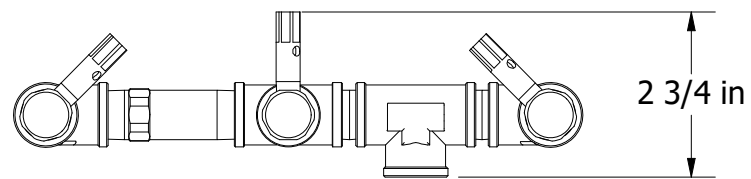

VIEW3
SCALE 3/8

CHECKED:		 www.warming-trends.com	CONFIDENTIAL: Any information, data and drawings embodied in this document are proprietary and strictly confidential, are to be held as confidential and have been supplied with the understanding that they will not be disclosed, in whole or in part or in any form, to third parties without the prior written consent of Warming Trends, LLC.			
APPROVED:			DESCRIPTION: 120K BTU Circle Tree Brass Burner			
REV	SIZE	PART NUMBER:	CUSTOMER:			
A	A	CFBCTL120				
QUOTE:		TOLERANCE: 0.5"	SCALE: 5/16	SHEET: 1 OF 1	DATE: 2/17/2021	DRAWN: J. Bulla

VIEW3
SCALE .16

CHECKED:		 www.warming-trends.com	CONFIDENTIAL: Any information, data and drawings embodied in this document are proprietary and strictly confidential, are to be held as confidential and have been supplied with the understanding that they will not be disclosed, in whole or in part or in any form, to third parties without the prior written consent of Warming Trends, LLC.			
APPROVED:			DESCRIPTION: 120K BTU Circle Tree Large Brass Burner w/ 18" Circular Plate Assembly			
REV	SIZE	PART NUMBER: CFBCTL120ALPL18C		CUSTOMER:		
A	A	QUOTE:	TOLERANCE: 0.5"	SCALE: .17	SHEET: 1 OF 1	
				DATE: 2/26/2021	DRAWN: J. Bulla	