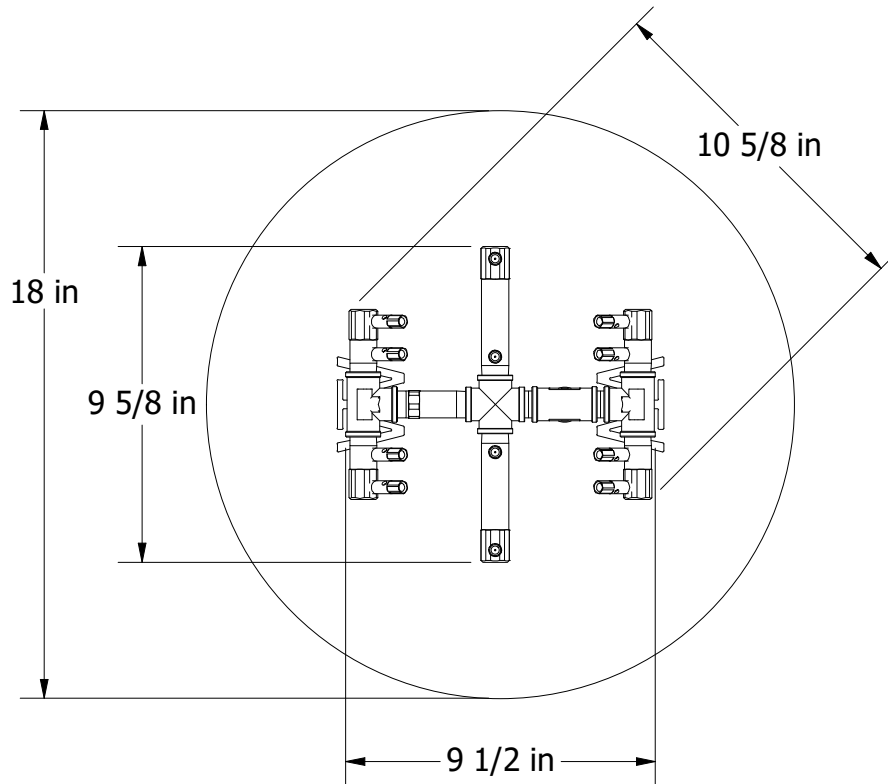

VIEW3
SCALE 3/8

CHECKED:		 www.warming-trends.com	CONFIDENTIAL: Any information, data and drawings embodied in this document are proprietary and strictly confidential, are to be held as confidential and have been supplied with the understanding that they will not be disclosed, in whole or in part or in any form, to third parties without the prior written consent of Warming Trends, LLC.			
APPROVED:			DESCRIPTION: 120K BTU Circle Tree Brass Burner			
REV	SIZE	PART NUMBER:	CUSTOMER:			
A	A	CFBCTL120				
QUOTE:		TOLERANCE: 0.5"	SCALE: 5/16	SHEET: 1 OF 1	DATE: 2/17/2021	DRAWN: J. Bulla

VIEW3
SCALE .16

CHECKED:		 www.warming-trends.com	CONFIDENTIAL: Any information, data and drawings embodied in this document are proprietary and strictly confidential, are to be held as confidential and have been supplied with the understanding that they will not be disclosed, in whole or in part or in any form, to third parties without the prior written consent of Warming Trends, LLC.			
APPROVED:			DESCRIPTION: 120K BTU Circle Tree Large Brass Burner w/ 18" Circular Plate Assembly			
REV	SIZE	PART NUMBER: CFBCTL120ALPL18C		CUSTOMER:		
A	A	QUOTE:	TOLERANCE: 0.5"	SCALE: .17	SHEET: 1 OF 1	
				DATE: 2/26/2021	DRAWN: J. Bulla	