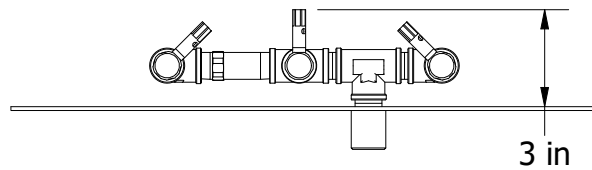

VIEW3
SCALE 3/8

CHECKED:		 www.warming-trends.com	CONFIDENTIAL: Any information, data and drawings embodied in this document are proprietary and strictly confidential, are to be held as confidential and have been supplied with the understanding that they will not be disclosed, in whole or in part or in any form, to third parties without the prior written consent of Warming Trends, LLC.			
APPROVED:			DESCRIPTION: 120K BTU Circle Tree Brass Burner			
REV	SIZE	PART NUMBER:	CUSTOMER:			
A	A	CFBCTL120				
QUOTE:		TOLERANCE: 0.5"	SCALE: 5/16	SHEET: 1 OF 1	DATE: 2/17/2021	DRAWN: J. Bulla

VIEW3
SCALE .16

CHECKED:		 www.warming-trends.com	CONFIDENTIAL: Any information, data and drawings embodied in this document are proprietary and strictly confidential, are to be held as confidential and have been supplied with the understanding that they will not be disclosed, in whole or in part or in any form, to third parties without the prior written consent of Warming Trends, LLC.			
APPROVED:			DESCRIPTION: 120K BTU Circle Tree Large Brass Burner w/ 18" Circular Plate Assembly			
REV	SIZE	PART NUMBER: CFBCTL120ALPL18C		CUSTOMER:		
A	A	QUOTE:	TOLERANCE: 0.5"	SCALE: .17	SHEET: 1 OF 1	
				DATE: 2/26/2021	DRAWN: J. Bulla	