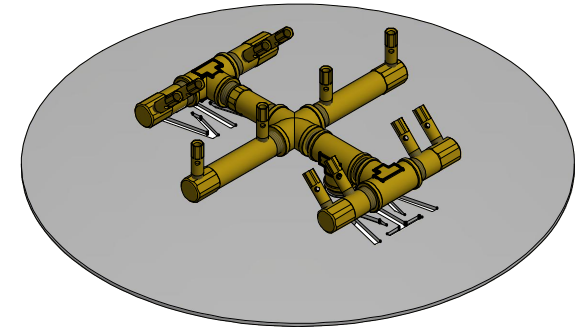

VIEW3
SCALE 3/8

CHECKED:		 www.warming-trends.com	CONFIDENTIAL: Any information, data and drawings embodied in this document are proprietary and strictly confidential, are to be held as confidential and have been supplied with the understanding that they will not be disclosed, in whole or in part or in any form, to third parties without the prior written consent of Warming Trends, LLC.			
APPROVED:			DESCRIPTION: 120K BTU Circle Tree Brass Burner			
REV	SIZE	PART NUMBER:	CUSTOMER:			
A	A	CFBCTL120				
QUOTE:		TOLERANCE: 0.5"	SCALE: 5/16	SHEET: 1 OF 1	DATE: 2/17/2021	DRAWN: J. Bulla

VIEW3
SCALE .16

CHECKED:		 www.warming-trends.com	CONFIDENTIAL: Any information, data and drawings embodied in this document are proprietary and strictly confidential, are to be held as confidential and have been supplied with the understanding that they will not be disclosed, in whole or in part or in any form, to third parties without the prior written consent of Warming Trends, LLC.			
APPROVED:			DESCRIPTION: 120K BTU Circle Tree Large Brass Burner w/ 18" Circular Plate Assembly			
REV	SIZE	PART NUMBER: CFBCTL120ALPL18C		CUSTOMER:		
A	A	QUOTE:	TOLERANCE: 0.5"	SCALE: .17	SHEET: 1 OF 1	
				DATE: 2/26/2021	DRAWN: J. Bulla	