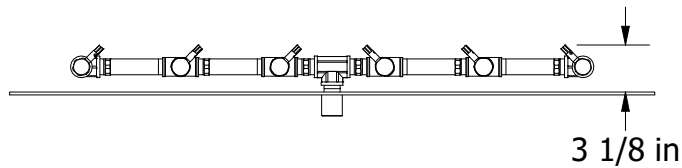

VIEW3  
SCALE 0.07

<b>CHECKED:</b>		 <a href="http://www.warming-trends.com">www.warming-trends.com</a>	<b>CONFIDENTIAL:</b> Any information, data and drawings embodied in this document are proprietary and strictly confidential, are to be held as confidential and have been supplied with the understanding that they will not be disclosed, in whole or in part or in any form, to third parties without the prior written consent of Warming Trends, LLC.		
<b>APPROVED:</b>			<b>DESCRIPTION:</b> 440K BTU Circle Tree Brass Burner w/ 42" Circular Plate Assembly		
<b>REV</b>	<b>SIZE</b>	<b>PART NUMBER:</b> CFBCT440ALPL42C	<b>CUSTOMER:</b>		
<b>A</b>	<b>A</b>	<b>QUOTE:</b>	<b>TOLERANCE:</b> 0.5"	<b>SCALE:</b> 0.08	<b>SHEET:</b> 1 OF 1
			<b>DATE:</b> 2/26/2021	<b>DRAWN:</b> J. Bulla	