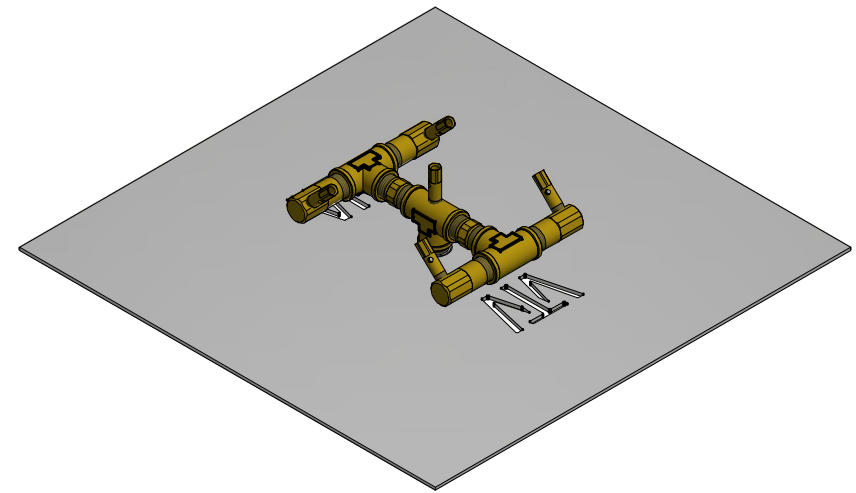

VIEW3
SCALE 0.19

CHECKED:		 www.warming-trends.com	CONFIDENTIAL: Any information, data and drawings embodied in this document are proprietary and strictly confidential, are to be held as confidential and have been supplied with the understanding that they will not be disclosed, in whole or in part or in any form, to third parties without the prior written consent of Warming Trends, LLC.		
APPROVED:			DESCRIPTION: 60K BTU Original Brass Burner w/ 18 in Circular Plate Assembly		
REV	SIZE	PART NUMBER: CFB60ALPL18C	CUSTOMER:		
A	A	QUOTE:	TOLERANCE: 0.5"	SCALE: 0.22	SHEET: 1 OF 1
			DATE: 1/29/2021	DRAWN: J. Bulla	

VIEW3
SCALE .17

CHECKED:		 www.warming-trends.com	CONFIDENTIAL: Any information, data and drawings embodied in this document are proprietary and strictly confidential, are to be held as confidential and have been supplied with the understanding that they will not be disclosed, in whole or in part or in any form, to third parties without the prior written consent of Warming Trends, LLC.			
APPROVED:			DESCRIPTION: 60K BTU Original Brass Burner w/ 18 in Square Plate Assembly			
REV	SIZE	PART NUMBER:	CUSTOMER:			
A	A	CFB60ALPL18S				
QUOTE:		TOLERANCE: 0.5"	SCALE: .2	SHEET: 1 OF 1	DATE: 1/29/2021	DRAWN: J. Bulla