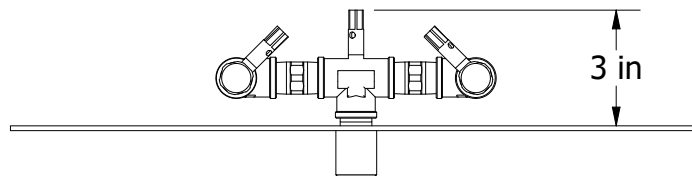

VIEW3
SCALE 0.19

CHECKED:		 www.warming-trends.com	CONFIDENTIAL: Any information, data and drawings embodied in this document are proprietary and strictly confidential, are to be held as confidential and have been supplied with the understanding that they will not be disclosed, in whole or in part or in any form, to third parties without the prior written consent of Warming Trends, LLC.		
APPROVED:			DESCRIPTION: 60K BTU Original Brass Burner w/ 18 in Circular Plate Assembly		
REV	SIZE	PART NUMBER: CFB60ALPL18C	CUSTOMER:		
A	A	QUOTE:	TOLERANCE: 0.5"	SCALE: 0.22	SHEET: 1 OF 1
			DATE: 1/29/2021	DRAWN: J. Bulla	

VIEW3
SCALE .17

CHECKED:		 www.warming-trends.com	CONFIDENTIAL: Any information, data and drawings embodied in this document are proprietary and strictly confidential, are to be held as confidential and have been supplied with the understanding that they will not be disclosed, in whole or in part or in any form, to third parties without the prior written consent of Warming Trends, LLC.			
APPROVED:			DESCRIPTION: 60K BTU Original Brass Burner w/ 18 in Square Plate Assembly			
REV	SIZE	PART NUMBER:	CUSTOMER:			
A	A	CFB60ALPL18S				
QUOTE:		TOLERANCE: 0.5"	SCALE: .2	SHEET: 1 OF 1	DATE: 1/29/2021	DRAWN: J. Bulla