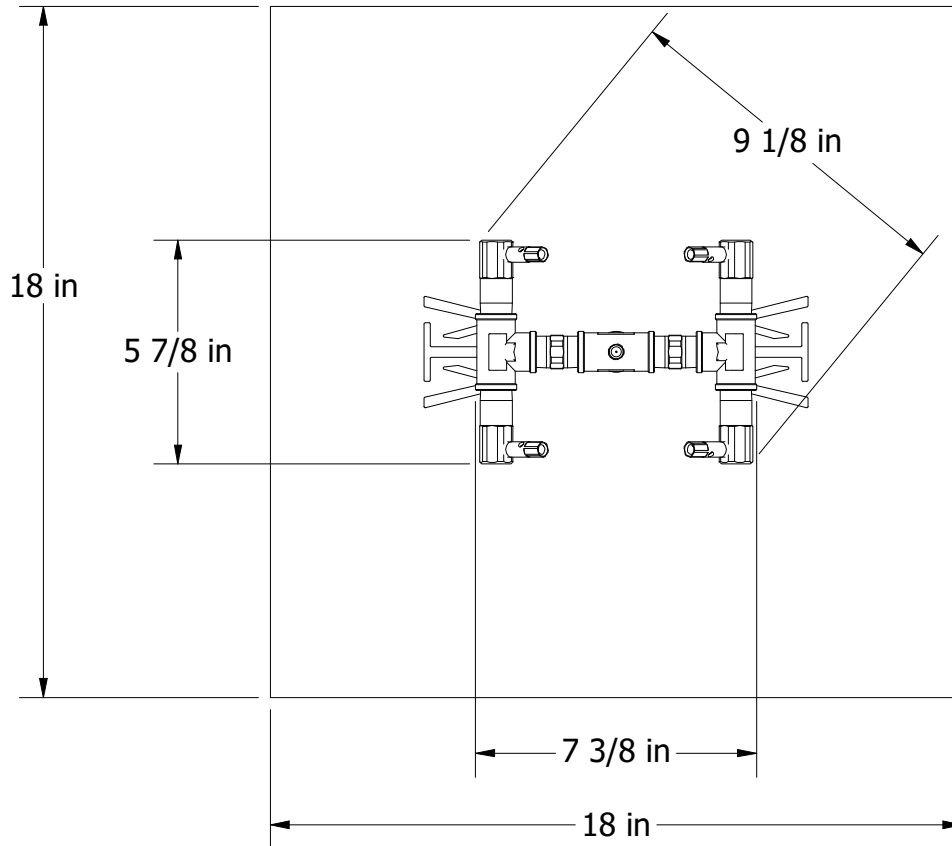

VIEW3
SCALE 0.19

CHECKED:		 www.warming-trends.com	CONFIDENTIAL: Any information, data and drawings embodied in this document are proprietary and strictly confidential, are to be held as confidential and have been supplied with the understanding that they will not be disclosed, in whole or in part or in any form, to third parties without the prior written consent of Warming Trends, LLC.		
APPROVED:			DESCRIPTION: 60K BTU Original Brass Burner w/ 18 in Circular Plate Assembly		
REV	SIZE	PART NUMBER: CFB60ALPL18C	CUSTOMER:		
A	A	QUOTE:	TOLERANCE: 0.5"	SCALE: 0.22	SHEET: 1 OF 1
			DATE: 1/29/2021	DRAWN: J. Bulla	

VIEW3
SCALE .17

CHECKED:		 www.warming-trends.com	CONFIDENTIAL: Any information, data and drawings embodied in this document are proprietary and strictly confidential, are to be held as confidential and have been supplied with the understanding that they will not be disclosed, in whole or in part or in any form, to third parties without the prior written consent of Warming Trends, LLC.			
APPROVED:			DESCRIPTION: 60K BTU Original Brass Burner w/ 18 in Square Plate Assembly			
REV	SIZE	PART NUMBER:	CUSTOMER:			
A	A	CFB60ALPL18S				
QUOTE:		TOLERANCE: 0.5"	SCALE: .2	SHEET: 1 OF 1	DATE: 1/29/2021	DRAWN: J. Bulla