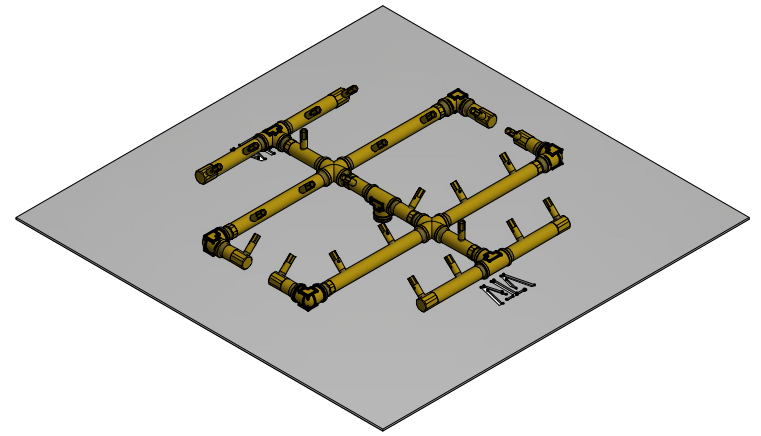

VIEW3
SCALE 0.09