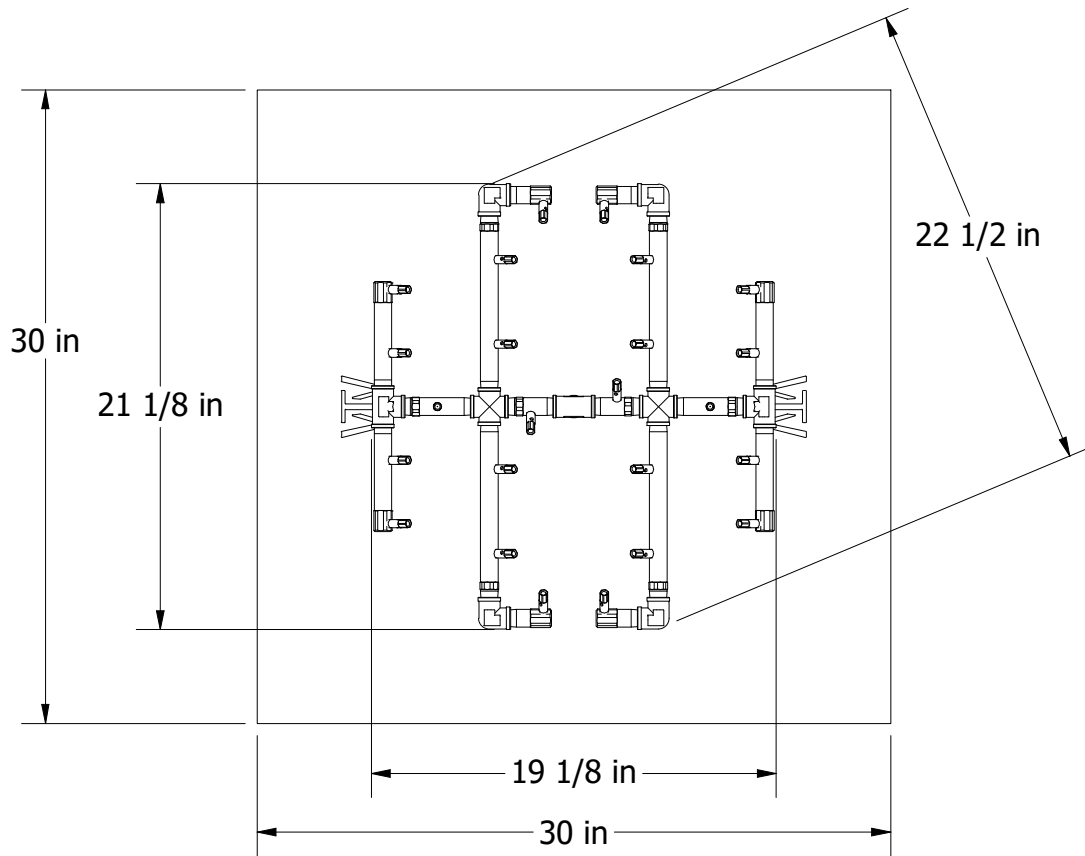

VIEW3
SCALE 0.09