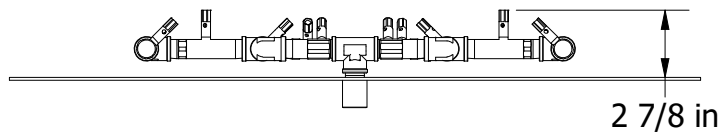

CHECKED:

WARMING TRENDS®
www.warming-trends.com

CONFIDENTIAL: Any information, data and drawings embodied in this document are proprietary and strictly confidential, are to be held as confidential and have been supplied with the understanding that they will not be disclosed, in whole or in part or in any form, to third parties without the prior written consent of Warming Trends, LLC.

APPROVED:

DESCRIPTION:
240K BTU Original Brass Burner w/ 30 in Circular Plate Assembly

REV
A

SIZE
A

PART NUMBER:
CFB240ALPL30C

CUSTOMER:

QUOTE:

TOLERANCE: 0.5" SCALE: 0.12

SHEET: 1 OF 1 DATE: 1/29/2021

DRAWN: J. Bulla