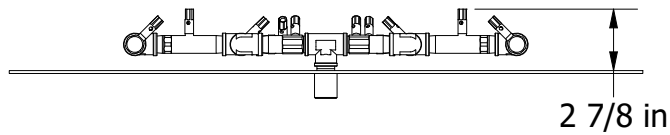

CHECKED:

WARMING TRENDS®
www.warming-trends.com

CONFIDENTIAL: Any information, data and drawings embodied in this document are proprietary and strictly confidential, are to be held as confidential and have been supplied with the understanding that they will not be disclosed, in whole or in part or in any form, to third parties without the prior written consent of Warming Trends, LLC.

APPROVED:

DESCRIPTION:
240K BTU Original Brass Burner w/ 30 in Square Plate Assembly

REV
A

SIZE
A

PART NUMBER:
CFB240ALPL30S

CUSTOMER:

QUOTE:

TOLERANCE: 0.5"

SCALE: 0.11

SHEET: 1 OF 1

DATE: 1/29/2021

DRAWN: J. Bulla