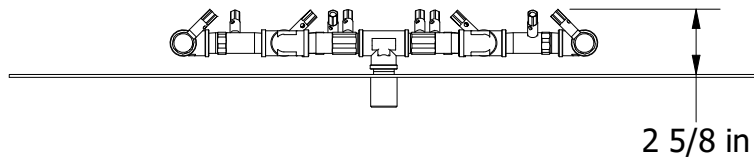

SCALE: 0.12

SHEET: 1 OF 1

DATE: 1/29/2021

DRAWN: J. Bulla

VIEW3
SCALE 0.12

CHECKED:		 www.warming-trends.com	CONFIDENTIAL: Any information, data and drawings embodied in this document are proprietary and strictly confidential, are to be held as confidential and have been supplied with the understanding that they will not be disclosed, in whole or in part or in any form, to third parties without the prior written consent of Warming Trends, LLC.		
APPROVED:			DESCRIPTION: 180K BTU Original Brass Burner w/ 30 in Circular Plate Assembly		
REV	SIZE	PART NUMBER: CFB180ALPL30C	CUSTOMER:		
A	A	QUOTE:	TOLERANCE: 0.5"	SCALE: 0.13	SHEET: 1 OF 1
			DATE: 1/29/2021	DRAWN: J. Bulla	