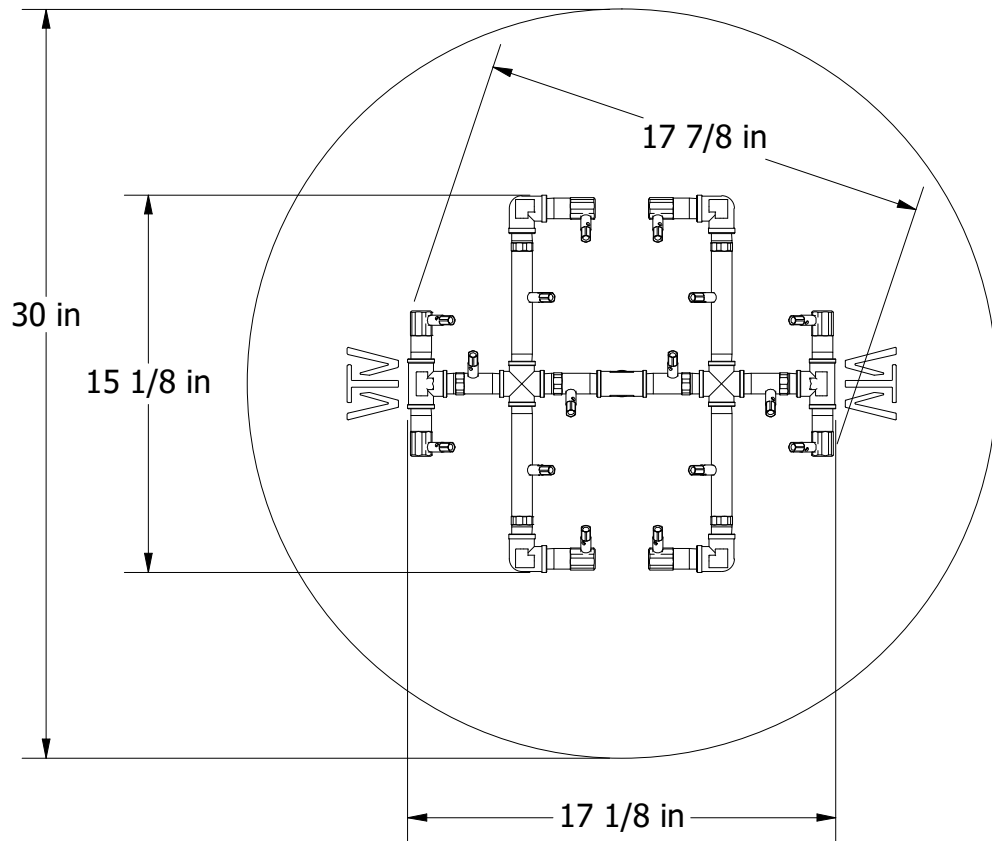

APPROVED:

DESCRIPTION:
180K BTU Original Brass Burner w/ 30 in Square Plate Assembly

REV
A

SIZE
A

PART NUMBER:
CFB180ALPL30S

CUSTOMER:

QUOTE:

TOLERANCE: 0.5"

SCALE: 0.12

SHEET: 1 OF 1

DATE: 1/29/2021

DRAWN: J. Bulla

VIEW3
SCALE 0.12

CHECKED:		 www.warming-trends.com	CONFIDENTIAL: Any information, data and drawings embodied in this document are proprietary and strictly confidential, are to be held as confidential and have been supplied with the understanding that they will not be disclosed, in whole or in part or in any form, to third parties without the prior written consent of Warming Trends, LLC.		
APPROVED:			DESCRIPTION: 180K BTU Original Brass Burner w/ 30 in Circular Plate Assembly		
REV	SIZE	PART NUMBER: CFB180ALPL30C	CUSTOMER:		
A	A	QUOTE:	TOLERANCE: 0.5"	SCALE: 0.13	SHEET: 1 OF 1
			DATE: 1/29/2021	DRAWN: J. Bulla	