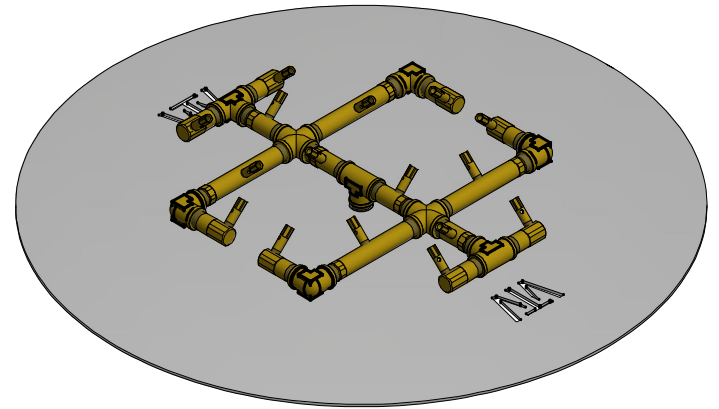

APPROVED:

DESCRIPTION:
180K BTU Original Brass Burner w/ 30 in Square Plate Assembly

REV
A

SIZE
A

PART NUMBER:
CFB180ALPL30S

CUSTOMER:

QUOTE:

TOLERANCE: 0.5"

SCALE: 0.12

SHEET: 1 OF 1

DATE: 1/29/2021

DRAWN: J. Bulla

VIEW3
SCALE 0.12

CHECKED:		 www.warming-trends.com	CONFIDENTIAL: Any information, data and drawings embodied in this document are proprietary and strictly confidential, are to be held as confidential and have been supplied with the understanding that they will not be disclosed, in whole or in part or in any form, to third parties without the prior written consent of Warming Trends, LLC.		
APPROVED:			DESCRIPTION: 180K BTU Original Brass Burner w/ 30 in Circular Plate Assembly		
REV	SIZE	PART NUMBER: CFB180ALPL30C	CUSTOMER:		
A	A	QUOTE:	TOLERANCE: 0.5"	SCALE: 0.13	SHEET: 1 OF 1
			DATE: 1/29/2021	DRAWN: J. Bulla	