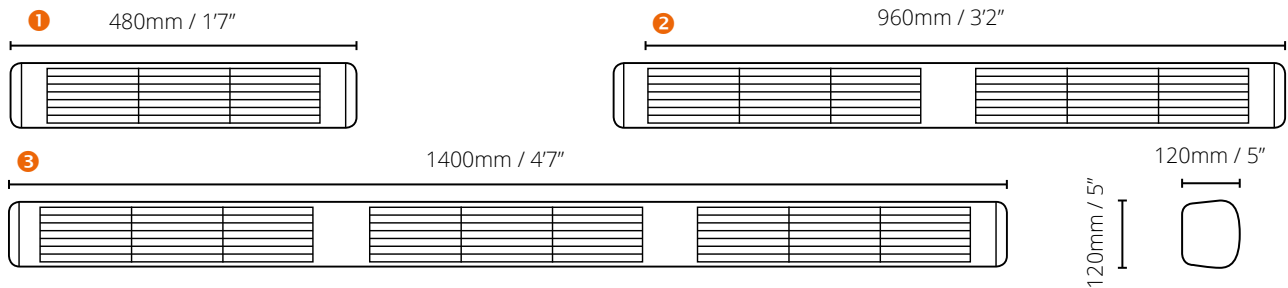

\* 120V products are supplied with USA molded plug

Code	Colour	Volts	Watts	IP rating	Lamp	Lamp life (h)	Weight (kg [lb])
1 HLWA15S	Silver	220/240	1500	66	NDA	7000	1.7[4]
1 HLWA15SG	Silver	220/240	1500	66	Gold	7000	1.7[4]
1 HLWA15S-LV	Silver	120*	1500	66	Gold	7000	1.7[4]
1 HLWA20BG	Black	220/240	2000	66	Gold	7000	1.7[4]
2 HLWA30BG	Black	220/240	3000	55	Gold	7000	3.2[7]
3 HLWA45BG	Black	220/240*	4500	55	Gold	7000	4.5[10]

### Dimensions