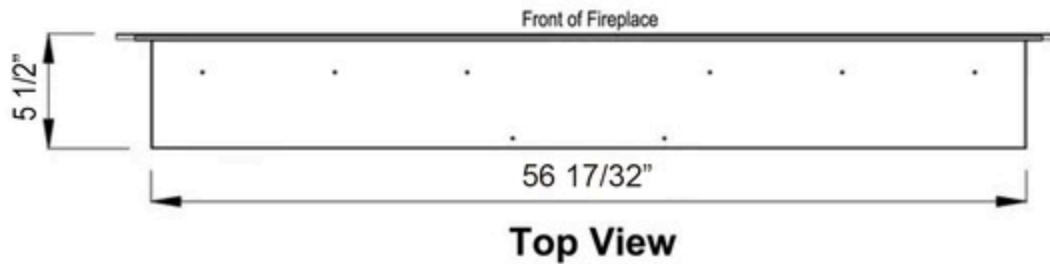

80013 - Sideline Steel 50" Recessed Fireplace

Features

- 2 heat settings (high and low)
- Designed for recessed mounting in wall
- Remote control for heat and flame setting (batteries not included)
- Dual mode, operates with or without heat for only flame effect
- Built in timer mode for shut off in 30 minutes to 7.5 hours.
- Faux Fire Log and Glass Crystal Media Options

Specifications

- Frame color: Black
- Watts: 1500
- BTU's: 5000
- Room Coverage: 400 ft.
- Voltage: 120v
- Amps: 12
- Rough Opening: 47 1/8"W x 20 1/2"H x 5 3/4"D

Sideline Steel 50" Recessed Fireplace
PN: 80013

**PREMIUM
ELECTRIC FIREPLACES
& TV LIFTS**

Exceeding Expectations

Updated: 12/23/2019

80047 - Sideline Steel 60" Recessed Fireplace

Features

- 2 heat settings (high and low)
- Designed for wall mounting or recessed mounting
- Remote control for heat and flame setting (batteries not included)
- 3 color flame options (Orange, Blue, Blue/Orange)
- Dual mode, operates with or without heat for only flame effect
- Built in timer mode for shut off in 30 minutes to 7.5 hours.
- Faux Fire Log and Glass Crystal Media Options

Specifications

- Frame color: Black
- Watts: 1500
- BTU's: 5000
- Room Coverage: 400 ft.
- Voltage: 120v
- Amps: 12
- Rough Opening:
 - Width: 56 25/32"
 - Height: 20 1/2"
 - Depth: 5 3/4"

Sideline Steel 60" Recessed Fireplace