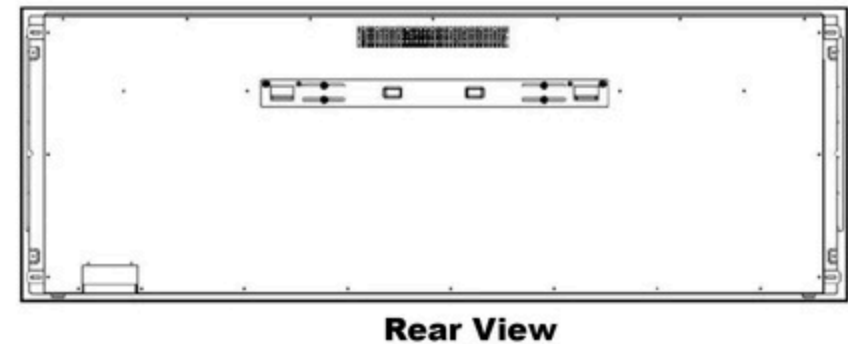

80047 - Sideline Steel 60" Recessed Fireplace

Features

- 2 heat settings (high and low)
- Designed for wall mounting or recessed mounting
- Remote control for heat and flame setting (batteries not included)
- 3 color flame options (Orange, Blue, Blue/Orange)
- Dual mode, operates with or without heat for only flame effect
- Built in timer mode for shut off in 30 minutes to 7.5 hours.
- Faux Fire Log and Glass Crystal Media Options

Specifications

- Frame color: Black
- Watts: 1500
- BTU's: 5000
- Room Coverage: 400 ft.
- Voltage: 120v
- Amps: 12
- Rough Opening:
  - Width: 56 25/32"
  - Height: 20 1/2"
  - Depth: 5 3/4"

Sideline Steel 60" Recessed Fireplace

PN: 80047

**PREMIUM
ELECTRIC FIREPLACES
& TV LIFTS**

Exceeding Expectations

Updated: 2/21/2022