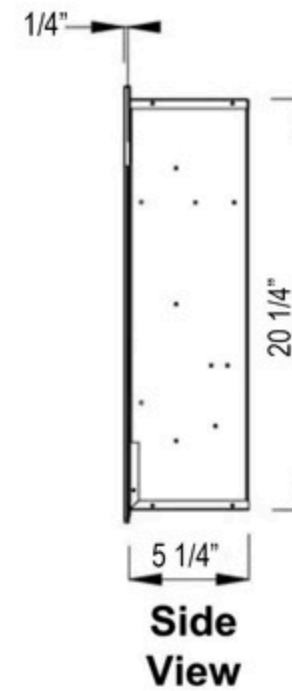

80047 - Sideline Steel 60" Recessed Fireplace

Features

- 2 heat settings (high and low)
- Designed for wall mounting or recessed mounting
- Remote control for heat and flame setting (batteries not included)
- 3 color flame options (Orange, Blue, Blue/Orange)
- Dual mode, operates with or without heat for only flame effect
- Built in timer mode for shut off in 30 minutes to 7.5 hours.
- Faux Fire Log and Glass Crystal Media Options

Specifications

- Frame color: Black
- Watts: 1500
- BTU's: 5000
- Room Coverage: 400 ft.
- Voltage: 120v
- Amps: 12
- Rough Opening:
  - Width: 56 25/32"
  - Height: 20 1/2"
  - Depth: 5 3/4"

Sideline Steel 60" Recessed Fireplace

PN: 80047

**PREMIUM
ELECTRIC FIREPLACES
& TV LIFTS**

Exceeding Expectations

Updated: 2/21/2022