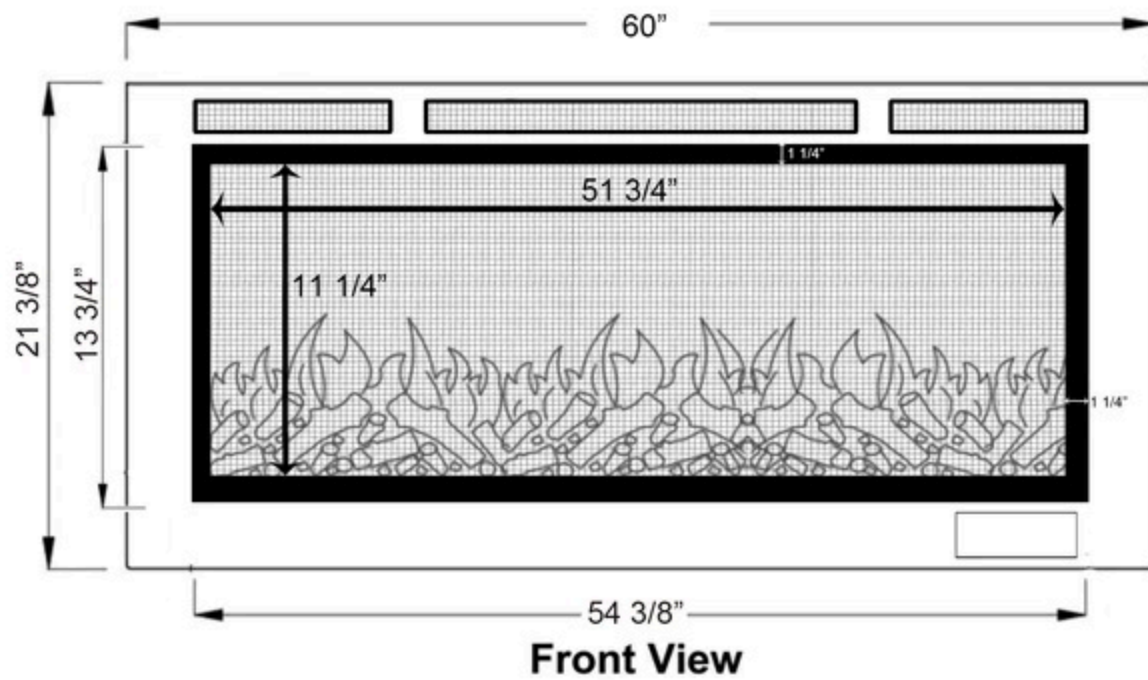

80013 - Sideline Steel 50" Recessed Fireplace

Features

- 2 heat settings (high and low)
- Designed for recessed mounting in wall
- Remote control for heat and flame setting (batteries not included)
- Dual mode, operates with or without heat for only flame effect
- Built in timer mode for shut off in 30 minutes to 7.5 hours.
- Faux Fire Log and Glass Crystal Media Options

Specifications

- Frame color: Black
- Watts: 1500
- BTU's: 5000
- Room Coverage: 400 ft.
- Voltage: 120v
- Amps: 12
- Rough Opening: 47 1/8"W x 20 1/2"H x 5 3/4"D

Sideline Steel 50" Recessed Fireplace
PN: 80013

**PREMIUM
ELECTRIC FIREPLACES
& TV LIFTS**

Exceeding Expectations

Updated: 12/23/2019

80047 - Sideline Steel 60" Recessed Fireplace

Features

- 2 heat settings (high and low)
- Designed for wall mounting or recessed mounting
- Remote control for heat and flame setting (batteries not included)
- 3 color flame options (Orange, Blue, Blue/Orange)
- Dual mode, operates with or without heat for only flame effect
- Built in timer mode for shut off in 30 minutes to 7.5 hours.
- Faux Fire Log and Glass Crystal Media Options

Specifications

- Frame color: Black
- Watts: 1500
- BTU's: 5000
- Room Coverage: 400 ft.
- Voltage: 120v
- Amps: 12
- Rough Opening:
 - Width: 56 25/32"
 - Height: 20 1/2"
 - Depth: 5 3/4"

Sideline Steel 60" Recessed Fireplace