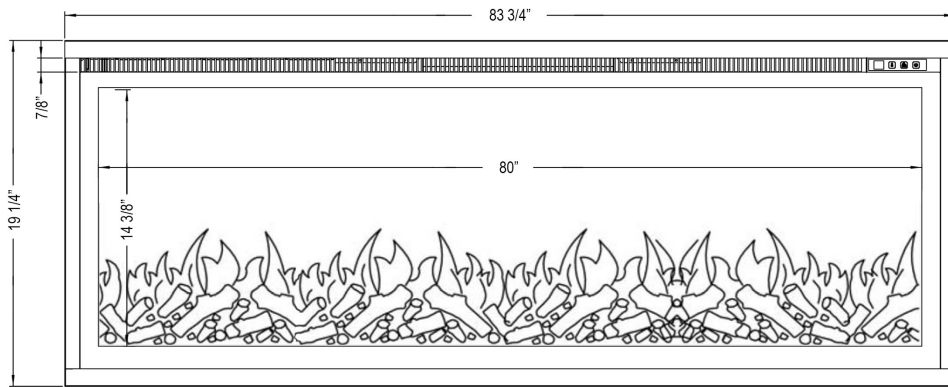

Front View

80050 - Sideline Elite 84" Recessed Fireplace - Black

Features

- 2 heat settings (high and low) and Programmable thermostat
- 3 speed flame options
- 10 color media bed and 6 color flame options
- Designed for recessed mounting in wall
- Remote control for heat and flame setting (batteries not included)
- Dual mode, operates with or without heat for only flame effect
- Built in timer: 1 to 8 hours
- Wifi-Enabled through the Tuya Smart App
- Amazon Alexa and Google Assistant Compatible
- Faux drift wood fire logs and glass crystal media options

Specifications

- Frame color: Black
- Watts: 1500
- BTU's: 5000
- Room Coverage: 400 ft.
- Voltage: 110v-120v
- Amperes: 12
- Rough Opening: 82 3/4"W x 18 1/4"H x 5 1/2"D

Sideline Elite 84" Recessed Fireplace
PN: 80050

**PREMIUM
ELECTRIC FIREPLACES
& TV LIFTS**

Exceeding Expectations

Updated: 03/15/2023