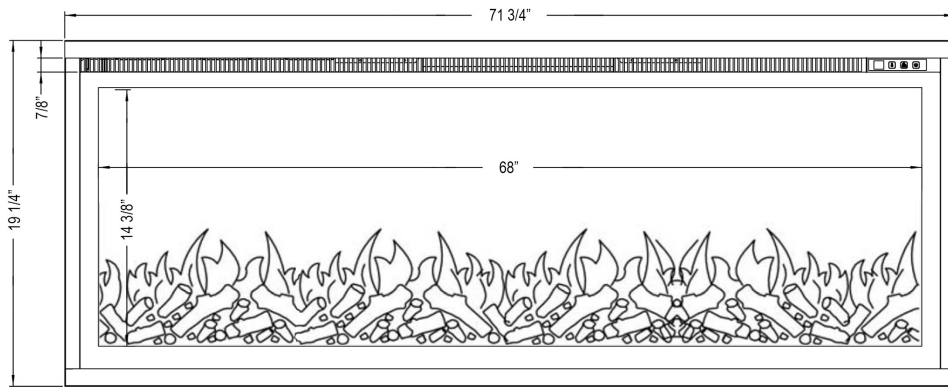

Front View

80038 - Sideline Elite 72" Recessed Fireplace - Black

Features

- 2 heat settings (high and low) and Programmable thermostat
- 3 speed flame options
- 10 color media bed and 6 color flame options
- Designed for recessed mounting in wall
- Remote control for heat and flame setting (batteries not included)
- Dual mode, operates with or without heat for only flame effect
- Built in timer: 1 to 8 hours
- Faux drift wood fire logs and glass crystal media options
- Amazon Alexa and Google Assistant controls through the Tuya Smart App

Specifications

- Frame color: Black
- Watts: 1,500
- BTU's: 5,000
- Room Coverage: 400 ft.
- Voltage: 110v-120v
- Amperes: 12
- Rough Opening: 70 3/4"W x 18 1/4"H x 5 1/2"D

Sideline Elite 72" Recessed Fireplace
PN: 80038

**PREMIUM
ELECTRIC FIREPLACES
& TV LIFTS**

Exceeding Expectations

Updated: 03/15/2023