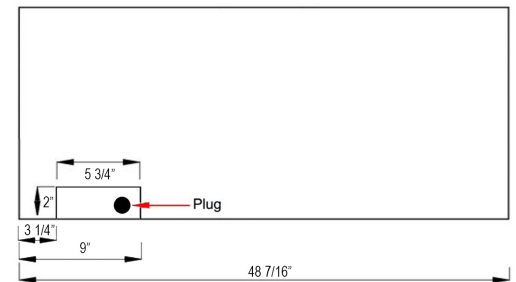

Rear View

80036 - Sideline Elite 50" Recessed Fireplace - Black

Features

- 2 heat settings (high and low) and Programmable thermostat
- 3 speed flame options
- 10 color media bed and 6 color flame options
- Designed for recessed mounting in wall
- Remote control for heat and flame setting (batteries not included)
- Dual mode, operates with or without heat for only flame effect
- Built in timer: 1 to 8 hours
- Faux drift wood fire logs and glass crystal media options
- Amazon Alexa and Google Assistant controls through the Tuya Smart App

Specifications

- Frame color: Black
- Watts: 1,500
- BTU's: 5,000
- Room Coverage: 400 ft.
- Voltage: 110v-120v
- Amperes: 12
- Rough Opening: 48 3/4"W x 18 1/4"H x 5 1/2"D

Sideline Elite 50" Recessed Fireplace

PN: 80036

Updated: 03/15/2023