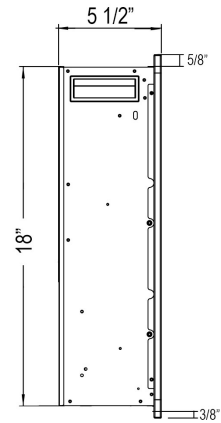

**Front View**

**Side View**

**Top View**

**Rear View**

### Specifications

- Frame color: Black
- Watts: 1,500
- BTU's: 5,000
- Room Coverage: 400 ft.
- Voltage: 110v-120v
- Amperes: 12
- Rough Opening: 40 3/4"W x 18 1/4"H x 5 1/2"D