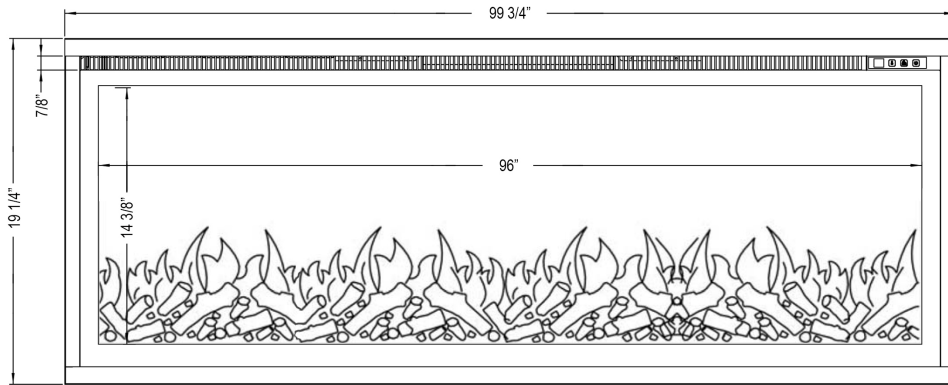

Front View

80044 - Sideline Elite 100" Recessed Fireplace - Black

Features

- 2 heat settings (high and low) and Programmable thermostat
- 3 speed flame options
- 10 color media bed and 6 color flame options
- Designed for recessed mounting in wall
- Remote control for heat and flame setting (batteries not included)
- Dual mode, operates with or without heat for only flame effect
- Built in timer: 1 to 8 hours
- Faux drift wood fire logs and glass crystal media options

Specifications

- Frame color: Black
- Watts: 1,500
- BTU's: 5,000
- Room Coverage: 400 ft.
- Voltage: 110v-120v
- Amperes: 12
- Rough Opening: 98 3/4"W x 18 1/4"H x 6"D

Sideline Elite 100" Recessed Fireplace

PN: 80044

**PREMIUM
ELECTRIC FIREPLACES
& TV LIFTS**

Exceeding Expectations