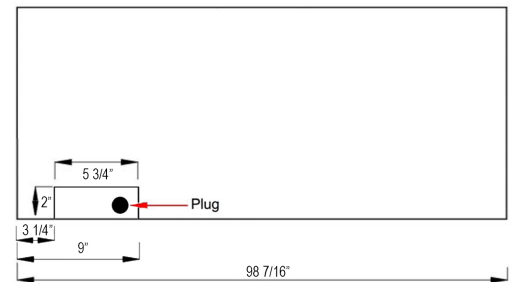

**PREMIUM  
ELECTRIC FIREPLACES  
& TV LIFTS**

Exceeding Expectations

Updated: 03/15/2023

**Front View**

**Side View**

**Top View**

**Rear View**

**80044 - Sideline Elite 100" Recessed Fireplace - Black**