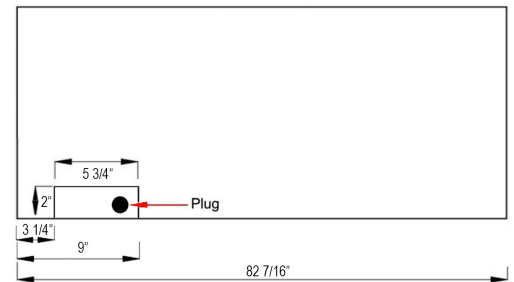

**PREMIUM  
ELECTRIC FIREPLACES  
& TV LIFTS**

Exceeding Expectations

Updated: 03/15/2023

**Front View**

**Side View**

**Top View**

**Rear View**

**80050 - Sideline Elite 84" Recessed Fireplace - Black**