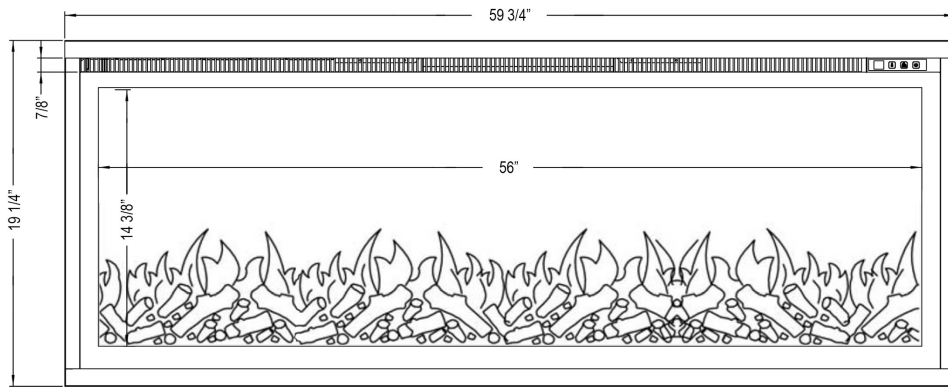

Front View

80037 - Sideline Elite 60" Recessed Fireplace - Black

Features

- 2 heat settings (high and low) and Programmable thermostat
- 3 speed flame options
- 10 color media bed and 6 color flame options
- Designed for recessed mounting in wall
- Remote control for heat and flame setting (batteries not included)
- Dual mode, operates with or without heat for only flame effect
- Built in timer: 1 to 8 hours
- Faux drift wood fire logs and glass crystal media options
- Amazon Alexa and Google Assistant controls through the Tuya Smart App

Specifications

- Frame color: Black
- Watts: 1,500
- BTU's: 5,118
- Room Coverage: 400 ft.
- Voltage: 110v-120v
- Amperes: 12
- Rough Opening: 58 3/4"W x 18 1/4"H x 5 1/2"D

Sideline Elite 60" Recessed Fireplace
PN: 80037

**PREMIUM
ELECTRIC FIREPLACES
& TV LIFTS**

Exceeding Expectations

Updated: 03/15/2023