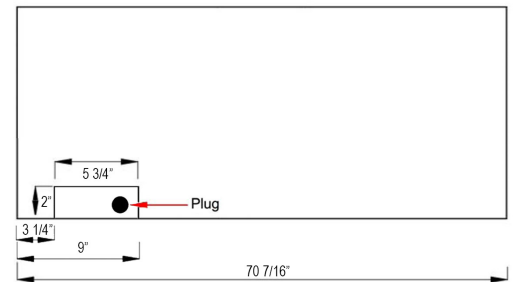

Rear View

80038 - Sideline Elite 72" Recessed Fireplace - Black

Features

- 2 heat settings (high and low) and Programmable thermostat
- 3 speed flame options
- 10 color media bed and 6 color flame options
- Designed for recessed mounting in wall
- Remote control for heat and flame setting (batteries not included)
- Dual mode, operates with or without heat for only flame effect
- Built in timer: 1 to 8 hours
- Faux drift wood fire logs and glass crystal media options
- Amazon Alexa and Google Assistant controls through the Tuya Smart App

Specifications

- Frame color: Black
- Watts: 1,500
- BTU's: 5,000
- Room Coverage: 400 ft.
- Voltage: 110v-120v
- Amperes: 12
- Rough Opening: 70 3/4"W x 18 1/4"H x 5 1/2"D

Sideline Elite 72" Recessed Fireplace
PN: 80038

**PREMIUM
ELECTRIC FIREPLACES
& TV LIFTS**

Exceeding Expectations

Updated: 03/15/2023