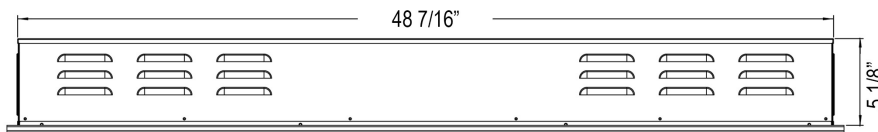

## Sideline Elite 42" Recessed Fireplace

PN: 80042

Exceeding Expectations

Updated: 03/15/2023

**Front View**

**Side View**

**Top View**

**Rear View**