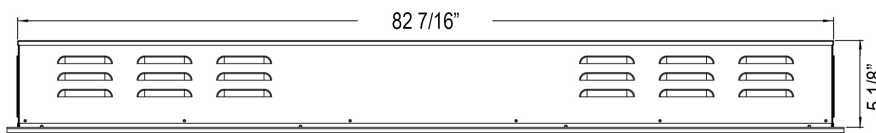

**PREMIUM  
ELECTRIC FIREPLACES  
& TV LIFTS**

Exceeding Expectations

Updated: 03/15/2023

**Front View**

**Side View**

**Top View**

**Rear View**

**80050 - Sideline Elite 84" Recessed Fireplace - Black**