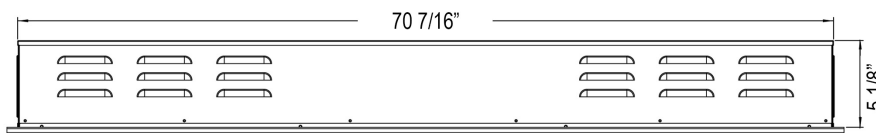

**PREMIUM  
ELECTRIC FIREPLACES  
& TV LIFTS**

Exceeding Expectations

Updated: 03/15/2023

**Front View**

**Side View**

**Top View**

**Rear View**

**80038 - Sideline Elite 72" Recessed Fireplace - Black**