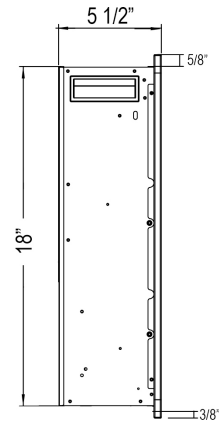

Side View

80044 - Sideline Elite 100" Recessed Fireplace - Black

Features

- 2 heat settings (high and low) and Programmable thermostat
- 3 speed flame options
- 10 color media bed and 6 color flame options
- Designed for recessed mounting in wall
- Remote control for heat and flame setting (batteries not included)
- Dual mode, operates with or without heat for only flame effect
- Built in timer: 1 to 8 hours
- Faux drift wood fire logs and glass crystal media options

Specifications

- Frame color: Black
- Watts: 1,500
- BTU's: 5,000
- Room Coverage: 400 ft.
- Voltage: 110v-120v
- Amperes: 12
- Rough Opening: 98 3/4"W x 18 1/4"H x 6"D

Sideline Elite 100" Recessed Fireplace

PN: 80044

**PREMIUM
ELECTRIC FIREPLACES
& TV LIFTS**

Exceeding Expectations