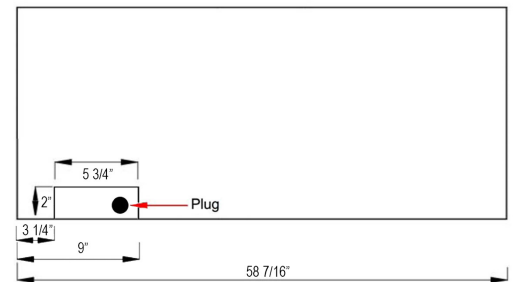

Rear View

80037 - Sideline Elite 60" Recessed Fireplace - Black

Features

- 2 heat settings (high and low) and Programmable thermostat
- 3 speed flame options
- 10 color media bed and 6 color flame options
- Designed for recessed mounting in wall
- Remote control for heat and flame setting (batteries not included)
- Dual mode, operates with or without heat for only flame effect
- Built in timer: 1 to 8 hours
- Faux drift wood fire logs and glass crystal media options
- Amazon Alexa and Google Assistant controls through the Tuya Smart App

Specifications

- Frame color: Black
- Watts: 1,500
- BTU's: 5,118
- Room Coverage: 400 ft.
- Voltage: 110v-120v
- Amperes: 12
- Rough Opening: 58 3/4"W x 18 1/4"H x 5 1/2"D

Sideline Elite 60" Recessed Fireplace
PN: 80037

**PREMIUM
ELECTRIC FIREPLACES
& TV LIFTS**

Exceeding Expectations

Updated: 03/15/2023