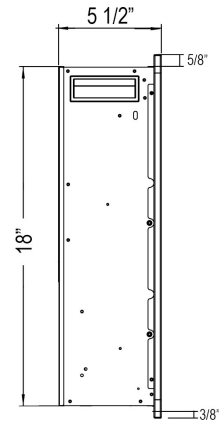

Side View

80050 - Sideline Elite 84" Recessed Fireplace - Black

Features

- 2 heat settings (high and low) and Programmable thermostat
- 3 speed flame options
- 10 color media bed and 6 color flame options
- Designed for recessed mounting in wall
- Remote control for heat and flame setting (batteries not included)
- Dual mode, operates with or without heat for only flame effect
- Built in timer: 1 to 8 hours
- Wifi-Enabled through the Tuya Smart App
- Amazon Alexa and Google Assistant Compatible
- Faux drift wood fire logs and glass crystal media options

Specifications

- Frame color: Black
- Watts: 1500
- BTU's: 5000
- Room Coverage: 400 ft.
- Voltage: 110v-120v
- Amperes: 12
- Rough Opening: 82 3/4"W x 18 1/4"H x 5 1/2"D

Sideline Elite 84" Recessed Fireplace
PN: 80050

**PREMIUM
ELECTRIC FIREPLACES
& TV LIFTS**

Exceeding Expectations

Updated: 03/15/2023