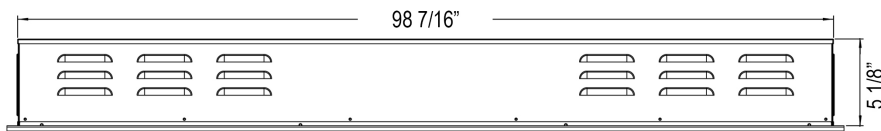

**PREMIUM  
ELECTRIC FIREPLACES  
& TV LIFTS**

Exceeding Expectations

Updated: 03/15/2023

**Front View**

**Side View**

**Top View**

**Rear View**

**80044 - Sideline Elite 100" Recessed Fireplace - Black**