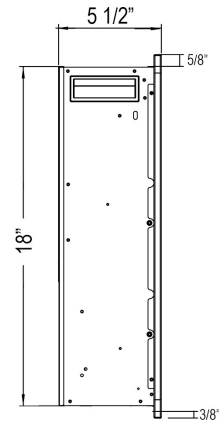

Side View

80037 - Sideline Elite 60" Recessed Fireplace - Black

Features

- 2 heat settings (high and low) and Programmable thermostat
- 3 speed flame options
- 10 color media bed and 6 color flame options
- Designed for recessed mounting in wall
- Remote control for heat and flame setting (batteries not included)
- Dual mode, operates with or without heat for only flame effect
- Built in timer: 1 to 8 hours
- Faux drift wood fire logs and glass crystal media options
- Amazon Alexa and Google Assistant controls through the Tuya Smart App

Specifications

- Frame color: Black
- Watts: 1,500
- BTU's: 5,118
- Room Coverage: 400 ft.
- Voltage: 110v-120v
- Amperes: 12
- Rough Opening: 58 3/4"W x 18 1/4"H x 5 1/2"D

Sideline Elite 60" Recessed Fireplace
PN: 80037

**PREMIUM
ELECTRIC FIREPLACES
& TV LIFTS**

Exceeding Expectations

Updated: 03/15/2023