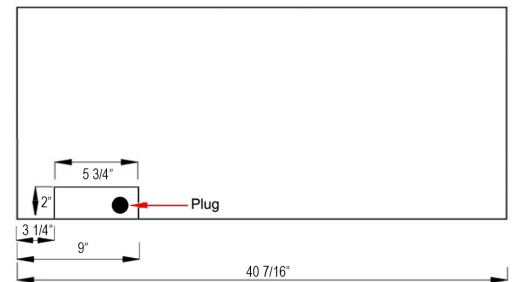

**Front View**

**Side View**

**Top View**

**Rear View**

### Specifications

- Frame color: Black
- Watts: 1,500
- BTU's: 5,000
- Room Coverage: 400 ft.
- Voltage: 110v-120v
- Amperes: 12
- Rough Opening: 40 3/4"W x 18 1/4"H x 5 1/2"D