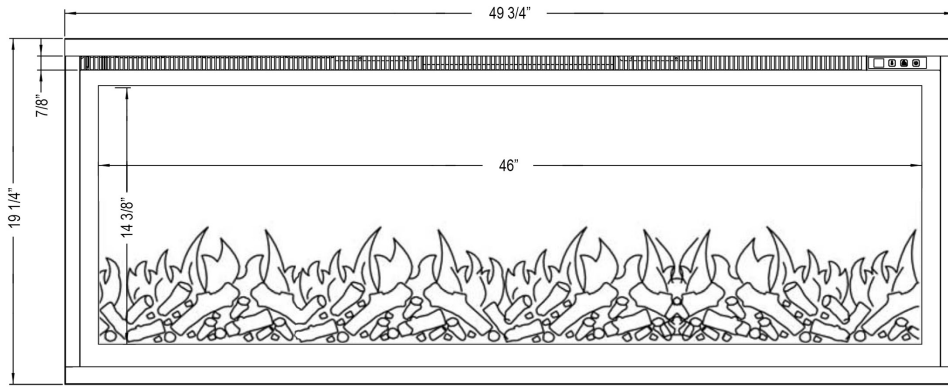

Front View

80036 - Sideline Elite 50" Recessed Fireplace - Black

Features

- 2 heat settings (high and low) and Programmable thermostat
- 3 speed flame options
- 10 color media bed and 6 color flame options
- Designed for recessed mounting in wall
- Remote control for heat and flame setting (batteries not included)
- Dual mode, operates with or without heat for only flame effect
- Built in timer: 1 to 8 hours
- Faux drift wood fire logs and glass crystal media options
- Amazon Alexa and Google Assistant controls through the Tuya Smart App

Specifications

- Frame color: Black
- Watts: 1,500
- BTU's: 5,000
- Room Coverage: 400 ft.
- Voltage: 110v-120v
- Amperes: 12
- Rough Opening: 48 3/4"W x 18 1/4"H x 5 1/2"D

Sideline Elite 50" Recessed Fireplace

PN: 80036

Updated: 03/15/2023