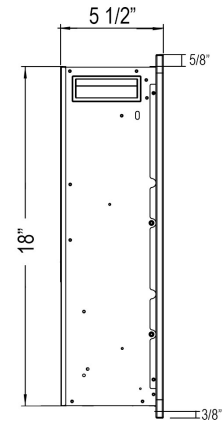

Side View

80038 - Sideline Elite 72" Recessed Fireplace - Black

Features

- 2 heat settings (high and low) and Programmable thermostat
- 3 speed flame options
- 10 color media bed and 6 color flame options
- Designed for recessed mounting in wall
- Remote control for heat and flame setting (batteries not included)
- Dual mode, operates with or without heat for only flame effect
- Built in timer: 1 to 8 hours
- Faux drift wood fire logs and glass crystal media options
- Amazon Alexa and Google Assistant controls through the Tuya Smart App

Specifications

- Frame color: Black
- Watts: 1,500
- BTU's: 5,000
- Room Coverage: 400 ft.
- Voltage: 110v-120v
- Amperes: 12
- Rough Opening: 70 3/4"W x 18 1/4"H x 5 1/2"D

Sideline Elite 72" Recessed Fireplace
PN: 80038

**PREMIUM
ELECTRIC FIREPLACES
& TV LIFTS**

Exceeding Expectations

Updated: 03/15/2023