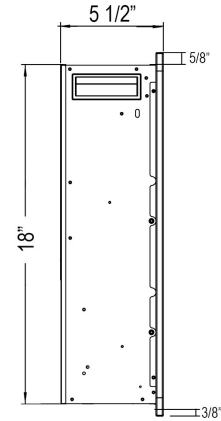

Side View

80036 - Sideline Elite 50" Recessed Fireplace - Black

Features

- 2 heat settings (high and low) and Programmable thermostat
- 3 speed flame options
- 10 color media bed and 6 color flame options
- Designed for recessed mounting in wall
- Remote control for heat and flame setting (batteries not included)
- Dual mode, operates with or without heat for only flame effect
- Built in timer: 1 to 8 hours
- Faux drift wood fire logs and glass crystal media options
- Amazon Alexa and Google Assistant controls through the Tuya Smart App

Specifications

- Frame color: Black
- Watts: 1,500
- BTU's: 5,000
- Room Coverage: 400 ft.
- Voltage: 110v-120v
- Amperes: 12
- Rough Opening: 48 3/4"W x 18 1/4"H x 5 1/2"D

Sideline Elite 50" Recessed Fireplace

PN: 80036

Updated: 03/15/2023