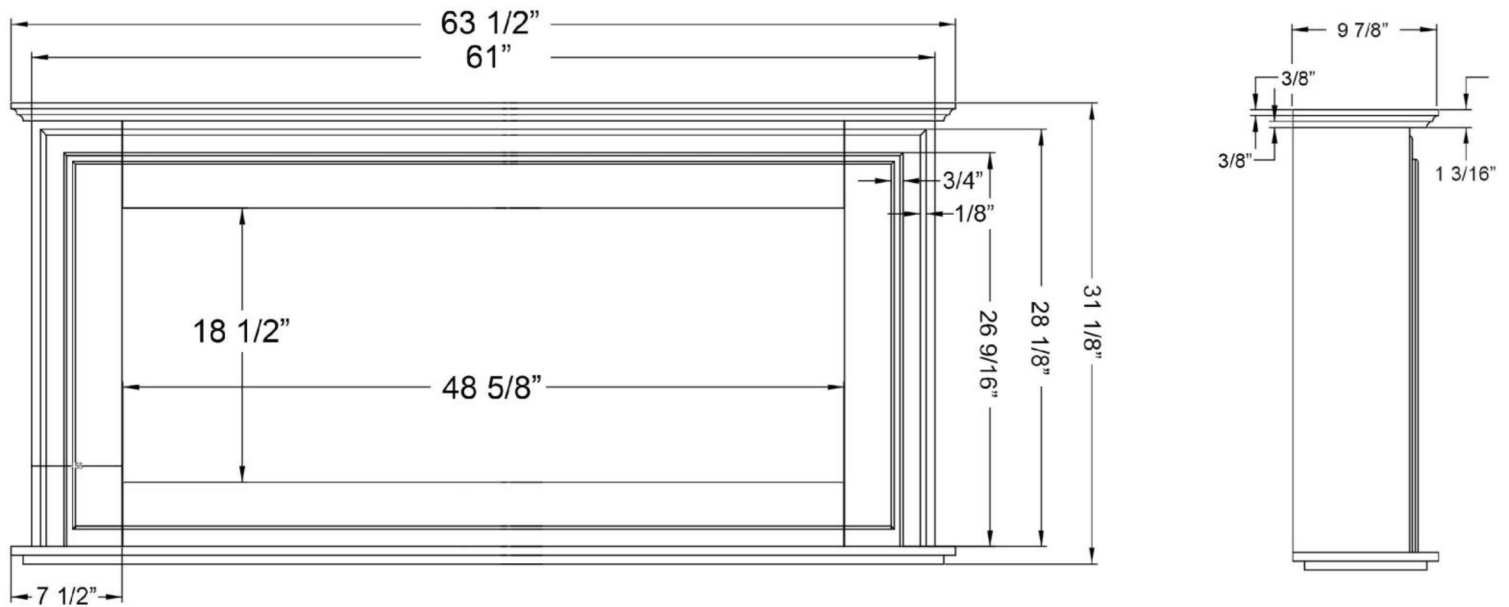

**Specifications**

- Frame color: Black
- Watts: 1,500
- BTU's: 5,000
- Room Coverage: 400 ft.
- Voltage: 110v-120v
- Amperes: 12
- Rough Opening: 48 3/4"W x 18 1/4"H x 6"D

**Sideline Elite 50" Recessed Fireplace**

### 90001 - Encase 50" Sideline® Elite Mantel:

- Color: White Semi-Gloss
- Material: MDF
- Fireplace Compability: 80036 Sideline® Elite 50"
- Dimensions:
  - Width: 63 1/2"
  - Height: 31 1/8"
  - Depth: 9 7/8"