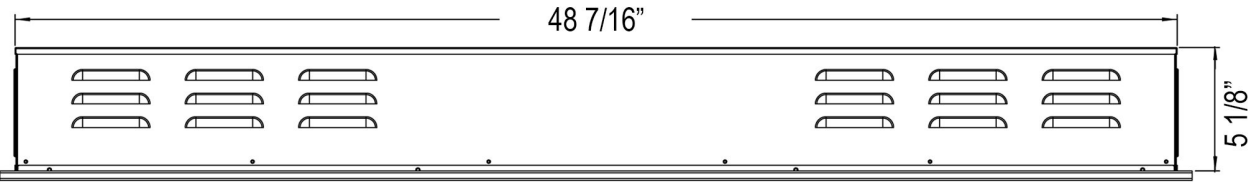

**Front View**

**Side View**

**Top View**

**Rear View**

**80036 - Sideline Elite 50" Recessed Fireplace - Black**

**Features**

- 2 heat settings (high and low) and Programmable thermostat
- 3 speed flame options
- 10 color media bed and 6 color flame options
- Designed for recessed mounting in wall
- Remote control for heat and flame setting (batteries not included)
- Dual mode, operates with or without heat for only flame effect
- Built in timer: 1 to 8 hours
- Faux drift wood fire logs and glass crystal media options

**Specifications**

- Frame color: Black
- Watts: 1,500
- BTU's: 5,000
- Room Coverage: 400 ft.
- Voltage: 110v-120v
- Amperes: 12
- Rough Opening: 48 3/4"W x 18 1/4"H x 6"D

**Sideline Elite 50" Recessed Fireplace**

### 90001 - Encase 50" Sideline® Elite Mantel:

- Color: White Semi-Gloss
- Material: MDF
- Fireplace Compability: 80036 Sideline® Elite 50"
- Dimensions:
  - Width: 63 1/2"
  - Height: 31 1/8"
  - Depth: 9 7/8"