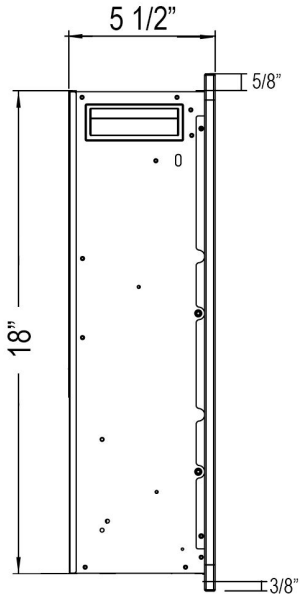

**Front View**

**Side View**

**Top View**

**Rear View**

**80036 - Sideline Elite 50" Recessed Fireplace - Black**

**Features**

- 2 heat settings (high and low) and Programmable thermostat
- 3 speed flame options
- 10 color media bed and 6 color flame options
- Designed for recessed mounting in wall
- Remote control for heat and flame setting (batteries not included)
- Dual mode, operates with or without heat for only flame effect
- Built in timer: 1 to 8 hours
- Faux drift wood fire logs and glass crystal media options

**Specifications**

- Frame color: Black
- Watts: 1,500
- BTU's: 5,000
- Room Coverage: 400 ft.
- Voltage: 110v-120v
- Amperes: 12
- Rough Opening: 48 3/4"W x 18 1/4"H x 6"D

**Sideline Elite 50" Recessed Fireplace**