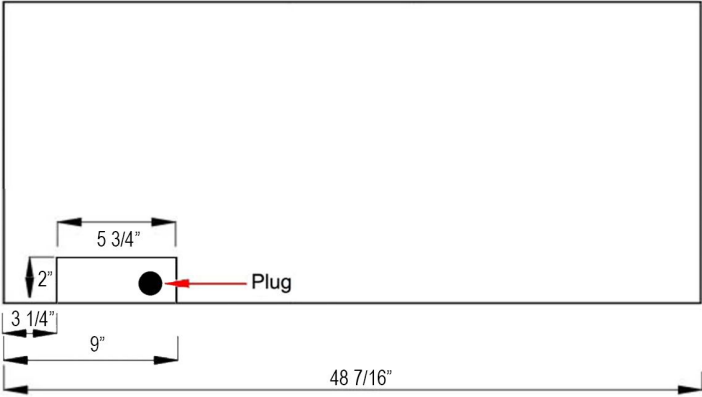

**Front View**

**Side View**

**Top View**

**Rear View**

**80036 - Sideline Elite 50" Recessed Fireplace - Black**

**Features**

- 2 heat settings (high and low) and Programmable thermostat
- 3 speed flame options
- 10 color media bed and 6 color flame options
- Designed for recessed mounting in wall
- Remote control for heat and flame setting (batteries not included)
- Dual mode, operates with or without heat for only flame effect
- Built in timer: 1 to 8 hours
- Faux drift wood fire logs and glass crystal media options

**Specifications**

- Frame color: Black
- Watts: 1,500
- BTU's: 5,000
- Room Coverage: 400 ft.
- Voltage: 110v-120v
- Amperes: 12
- Rough Opening: 48 3/4"W x 18 1/4"H x 6"D

**Sideline Elite 50" Recessed Fireplace**