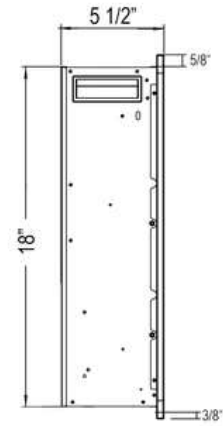

**Front View**

**Side View**

**Top View**

**Rear View**

**80037 - Sideline Elite 60" Recessed Fireplace - Black**

**Features**

- 2 heat settings (high and low) and Programmable thermostat
- 3 speed flame options
- 10 color media bed and 6 color flame options
- Designed for recessed mounting in wall
- Remote control for heat and flame setting (batteries not included)
- Dual mode, operates with or without heat for only flame effect
- Built in timer: 1 to 8 hours
- Faux drift wood fire logs and glass crystal media options

**Specifications**

- Frame color: Black
- Watts: 1,500
- BTU's: 5,000
- Room Coverage: 400 ft.
- Voltage: 110v-120v
- Amperes: 12
- Rough Opening: 58 3/4"W x 18 1/4"H x 6"D

Sideline Elite 60" Recessed Fireplace  
PN: 80037