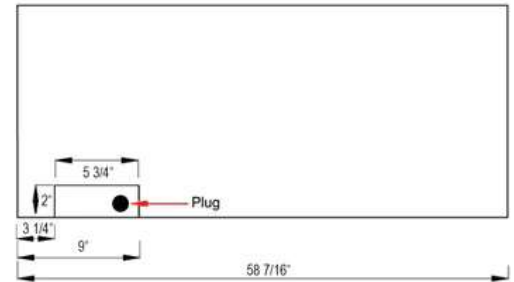

**Front View**

**Side View**

**Top View**

**Rear View**

**80037 - Sideline Elite 60" Recessed Fireplace - Black**

**Features**

- 2 heat settings (high and low) and Programmable thermostat
- 3 speed flame options
- 10 color media bed and 6 color flame options
- Designed for recessed mounting in wall
- Remote control for heat and flame setting (batteries not included)
- Dual mode, operates with or without heat for only flame effect
- Built in timer: 1 to 8 hours
- Faux drift wood fire logs and glass crystal media options

**Specifications**

- Frame color: Black
- Watts: 1,500
- BTU's: 5,000
- Room Coverage: 400 ft.
- Voltage: 110v-120v
- Amperes: 12
- Rough Opening: 58 3/4"W x 18 1/4"H x 6"D

Sideline Elite 60" Recessed Fireplace  
PN: 80037