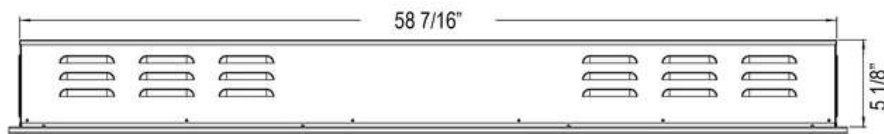

**Front View**

**Side View**

**Top View**

**Rear View**

**80037 - Sideline Elite 60" Recessed Fireplace - Black**

**Features**

- 2 heat settings (high and low) and Programmable thermostat
- 3 speed flame options
- 10 color media bed and 6 color flame options
- Designed for recessed mounting in wall
- Remote control for heat and flame setting (batteries not included)
- Dual mode, operates with or without heat for only flame effect
- Built in timer: 1 to 8 hours
- Faux drift wood fire logs and glass crystal media options

**Specifications**

- Frame color: Black
- Watts: 1,500
- BTU's: 5,000
- Room Coverage: 400 ft.
- Voltage: 110v-120v
- Amperes: 12
- Rough Opening: 58 3/4"W x 18 1/4"H x 6"D

Sideline Elite 60" Recessed Fireplace  
PN: 80037