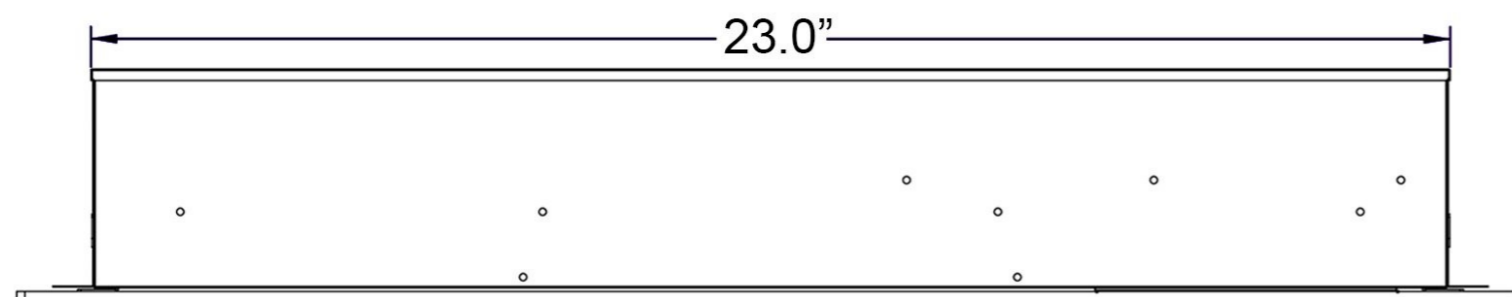

Front View

Top View

80028 - Sideline 28" Recessed Fireplace

Features

- 2 heat settings (high and low)
- Designed for recessed mounting in wall
- Remote control for heat and flame setting (batteries not included)
- Dual mode, operates with or without heat for only flame effect
- Built in timer mode for shut off in 30 minutes to 7.5 hours.
- Faux Fire Log and Glass Crystal Media Options

Specifications

- Frame color: Black
- Watts: 1500
- BTU's: 5000
- Room Coverage: 400 ft.
- Voltage: 120v
- Amps: 12
- Rough Opening Dimensions: 23 1/4"W x 15 3/4"H x 5 1/2"D

Side View

Back View

Sideline 28" Recessed Fireplace
 PN: 80028