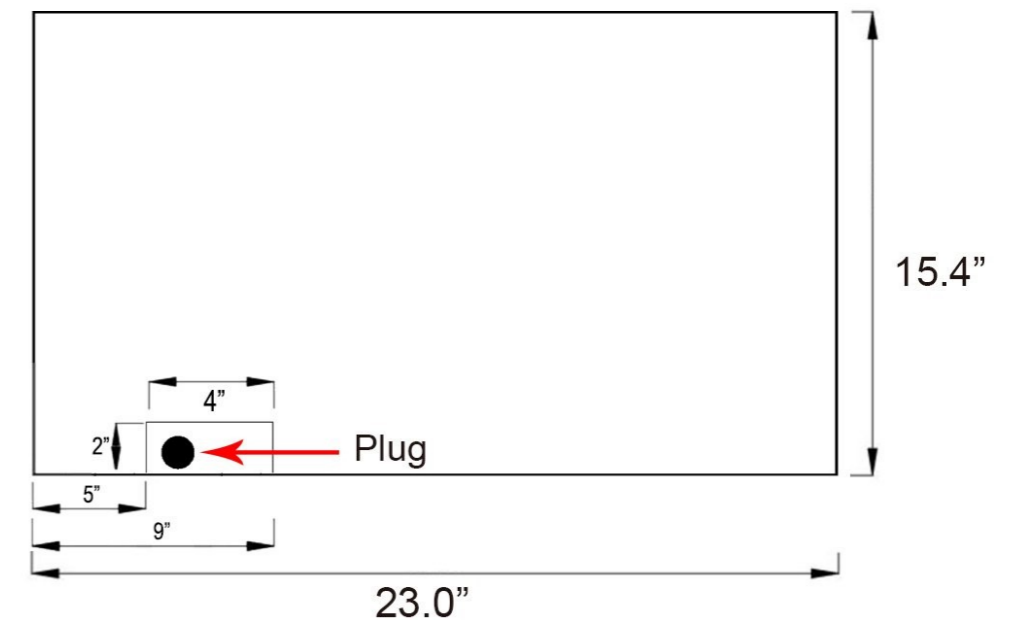

Front View

Top View

80028 - Sideline 28" Recessed Fireplace

Features

- 2 heat settings (high and low)
- Designed for recessed mounting in wall
- Remote control for heat and flame setting (batteries not included)
- Dual mode, operates with or without heat for only flame effect
- Built in timer mode for shut off in 30 minutes to 7.5 hours.
- Faux Fire Log and Glass Crystal Media Options

Specifications

- Frame color: Black
- Watts: 1500
- BTU's: 5000
- Room Coverage: 400 ft.
- Voltage: 120v
- Amps: 12
- Rough Opening Dimensions: 23 1/4"W x 15 3/4"H x 5 1/2"D

Side View

Back View

Sideline 28" Recessed Fireplace
 PN: 80028