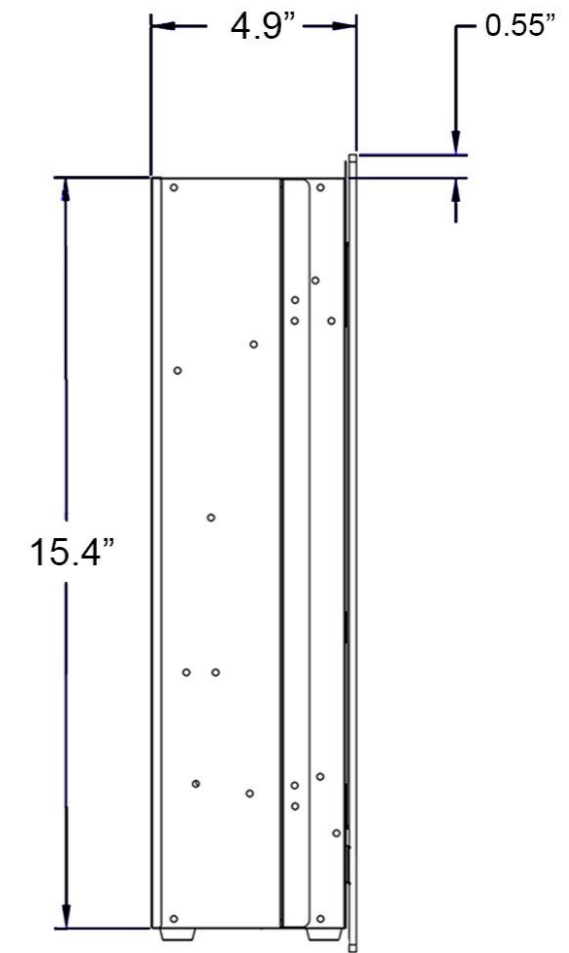

Front View

Top View

80028 - Sideline 28" Recessed Fireplace

Features

- 2 heat settings (high and low)
- Designed for recessed mounting in wall
- Remote control for heat and flame setting (batteries not included)
- Dual mode, operates with or without heat for only flame effect
- Built in timer mode for shut off in 30 minutes to 7.5 hours.
- Faux Fire Log and Glass Crystal Media Options

Specifications

- Frame color: Black
- Watts: 1500
- BTU's: 5000
- Room Coverage: 400 ft.
- Voltage: 120v
- Amps: 12
- Rough Opening Dimensions: 23 1/4"W x 15 3/4"H x 5 1/2"D

Side View

Back View

Sideline 28" Recessed Fireplace
 PN: 80028