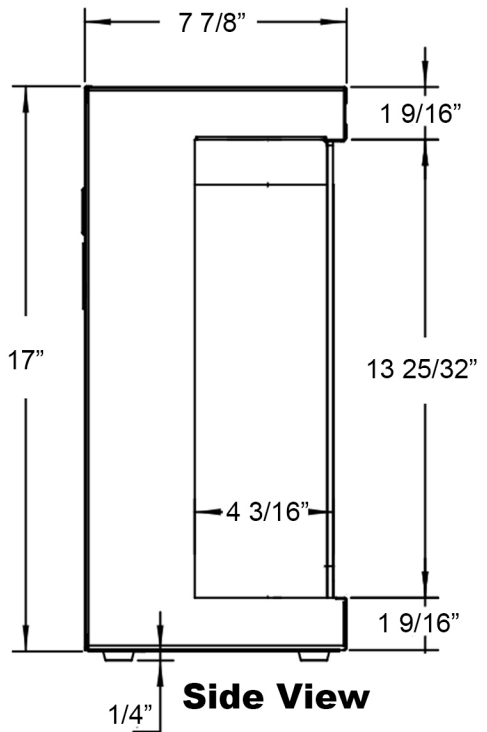

80045 - Sideline Infinity 50" Recessed Fireplace - Black

1. **Features**
2. 2 heat settings (high and low) and Programmable thermostat
   - 3 speed flame options
   - 10 color media bed and 6 color flame options
   - Designed for recessed mounting in wall
   - Remote control for heat and flame setting (batteries not included)
   - Dual mode, operates with or without heat for only flame effect
   - Built in timer: 1 to 8 hours
   - Wifi-Enabled through the Tuya Smart App
   - Amazon Alexa and Google Assistant Compatible
   - Faux fire log and glass crystal media options

1. **Specifications**
2. Frame color: Black
   - Watts: 1,500
   - BTU's: 5,000
   - Room Coverage: 400 ft.
   - Voltage: 110v-120v
   - Amperes: 12
   - Rough Opening: 50"W x 17 1/2"H x 8"D

**Sideline Infinity 50" Recessed Fireplace
PN: 80045**

**PREMIUM
ELECTRIC FIREPLACES
& TV LIFTS**

Exceeding Expectations

Updated: 05/24/2022