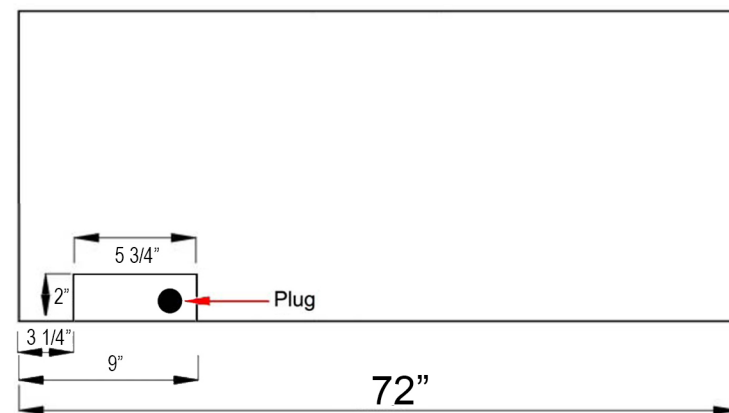

**Specifications**

- Frame color: Black
- Watts: 1,500
- BTU's: 5,000
- Room Coverage: 400 ft.
- Voltage: 110v-120v
- Amperes: 12
- Rough Opening: 60 1/4"W x 17 1/2"H x 8"D

**Sideline Infinity 60" Recessed Fireplace**

**PN: 80046**

Exceeding Expectations

Updated: 05/24/2022

**Front View**

**Side View**

**Top View**

**Rear View**

**80051 - Sideline Infinity 72" Recessed Fireplace - Black**