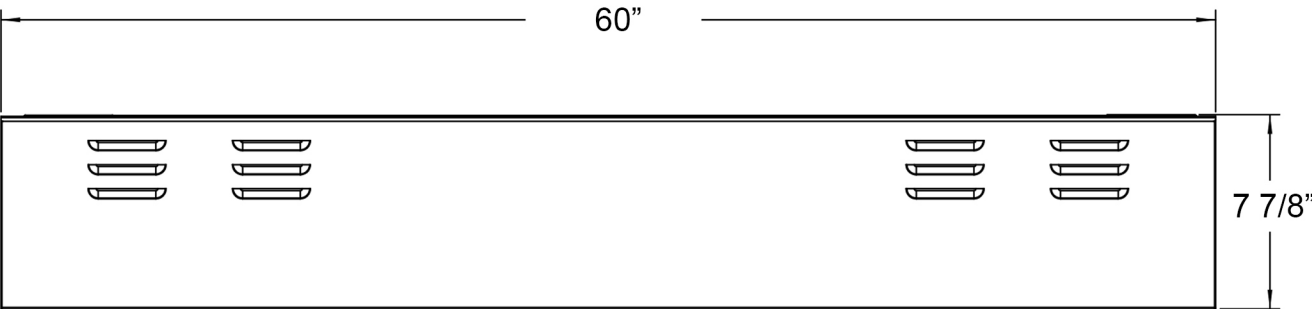

Top View

80046 - Sideline Infinity 60" Recessed Fireplace - Black

Features

- 2 heat settings (high and low) and Programmable thermostat
- 3 speed flame options
- 10 color media bed and 6 color flame options
- Designed for recessed mounting in wall
- Remote control for heat and flame setting (batteries not included)
- Dual mode, operates with or without heat for only flame effect
- Built in timer: 1 to 8 hours
- Wifi-Enabled through the Tuya Smart App
- Amazon Alexa and Google Assistant Compatible
- Faux fire log and glass crystal media options

Specifications

- Frame color: Black
- Watts: 1,500
- BTU's: 5,000
- Room Coverage: 400 ft.
- Voltage: 110v-120v
- Amperes: 12
- Rough Opening: 60 1/4"W x 17 1/2"H x 8"D

Sideline Infinity 60" Recessed Fireplace

PN: 80046

Exceeding Expectations

Updated: 05/24/2022