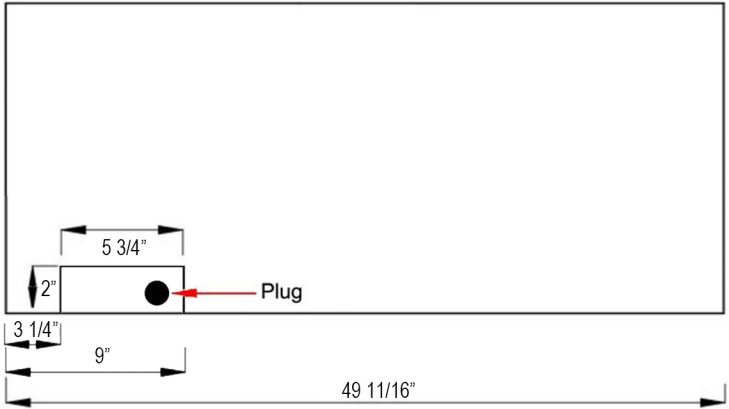

Side View

Rear View

80045 - Sideline Infinity 50" Recessed Fireplace - Black

1. **Features**
2. 2 heat settings (high and low) and Programmable thermostat
   - 3 speed flame options
   - 10 color media bed and 6 color flame options
   - Designed for recessed mounting in wall
   - Remote control for heat and flame setting (batteries not included)
   - Dual mode, operates with or without heat for only flame effect
   - Built in timer: 1 to 8 hours
   - Wifi-Enabled through the Tuya Smart App
   - Amazon Alexa and Google Assistant Compatible
   - Faux fire log and glass crystal media options

1. **Specifications**
2. Frame color: Black
   - Watts: 1,500
   - BTU's: 5,000
   - Room Coverage: 400 ft.
   - Voltage: 110v-120v
   - Amperes: 12
   - Rough Opening: 50"W x 17 1/2"H x 8"D

**Sideline Infinity 50" Recessed Fireplace
PN: 80045**

**PREMIUM
ELECTRIC FIREPLACES
& TV LIFTS**

Exceeding Expectations

Updated: 05/24/2022