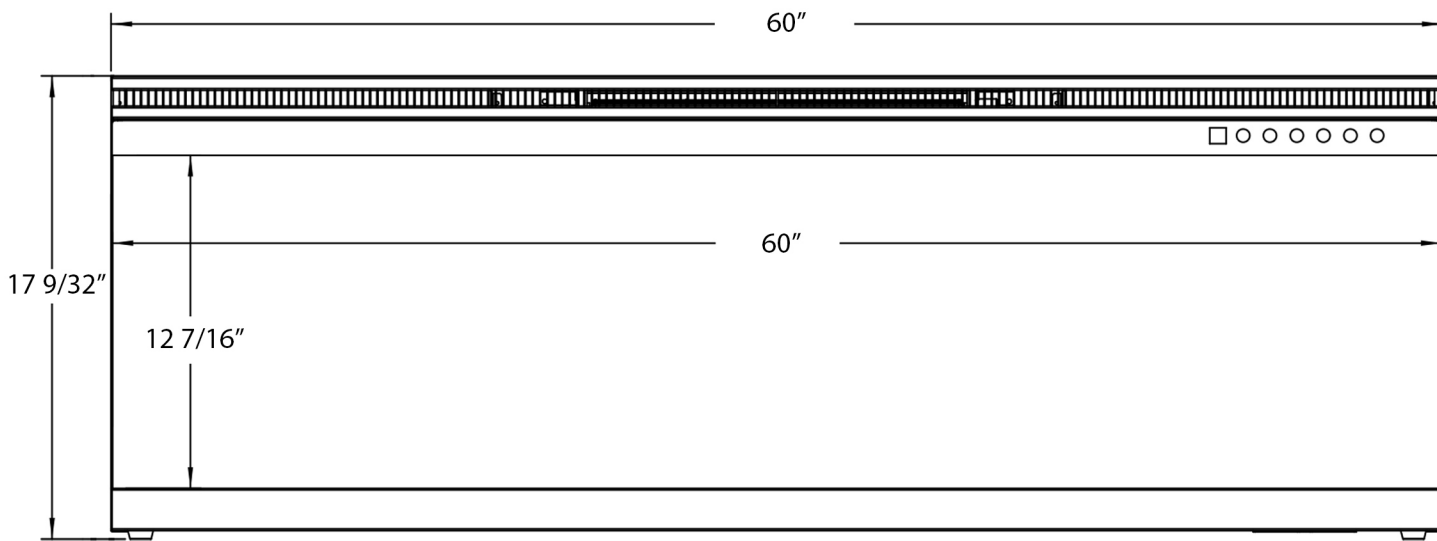

Front View

80046 - Sideline Infinity 60" Recessed Fireplace - Black

Features

- 2 heat settings (high and low) and Programmable thermostat
- 3 speed flame options
- 10 color media bed and 6 color flame options
- Designed for recessed mounting in wall
- Remote control for heat and flame setting (batteries not included)
- Dual mode, operates with or without heat for only flame effect
- Built in timer: 1 to 8 hours
- Wifi-Enabled through the Tuya Smart App
- Amazon Alexa and Google Assistant Compatible
- Faux fire log and glass crystal media options

Specifications

- Frame color: Black
- Watts: 1,500
- BTU's: 5,000
- Room Coverage: 400 ft.
- Voltage: 110v-120v
- Amperes: 12
- Rough Opening: 60 1/4"W x 17 1/2"H x 8"D

Sideline Infinity 60" Recessed Fireplace

PN: 80046

Exceeding Expectations

Updated: 05/24/2022