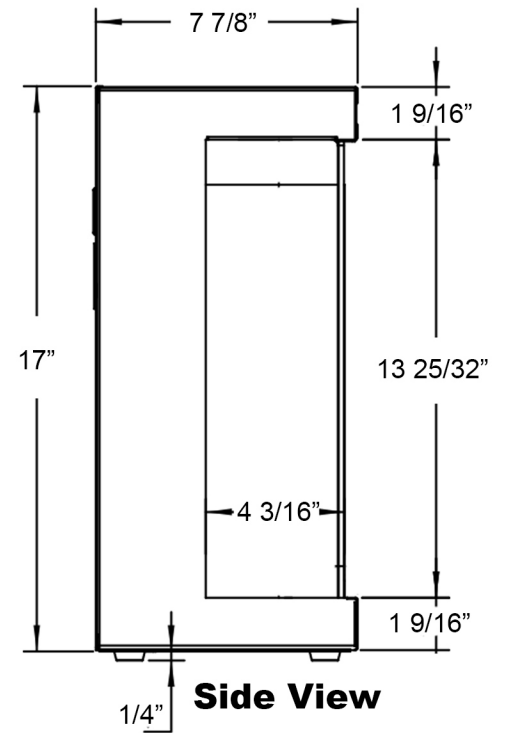

80046 - Sideline Infinity 60" Recessed Fireplace - Black

Features

- 2 heat settings (high and low) and Programmable thermostat
- 3 speed flame options
- 10 color media bed and 6 color flame options
- Designed for recessed mounting in wall
- Remote control for heat and flame setting (batteries not included)
- Dual mode, operates with or without heat for only flame effect
- Built in timer: 1 to 8 hours
- Wifi-Enabled through the Tuya Smart App
- Amazon Alexa and Google Assistant Compatible
- Faux fire log and glass crystal media options

Specifications

- Frame color: Black
- Watts: 1,500
- BTU's: 5,000
- Room Coverage: 400 ft.
- Voltage: 110v-120v
- Amperes: 12
- Rough Opening: 60 1/4"W x 17 1/2"H x 8"D

Sideline Infinity 60" Recessed Fireplace

PN: 80046

Exceeding Expectations

Updated: 05/24/2022