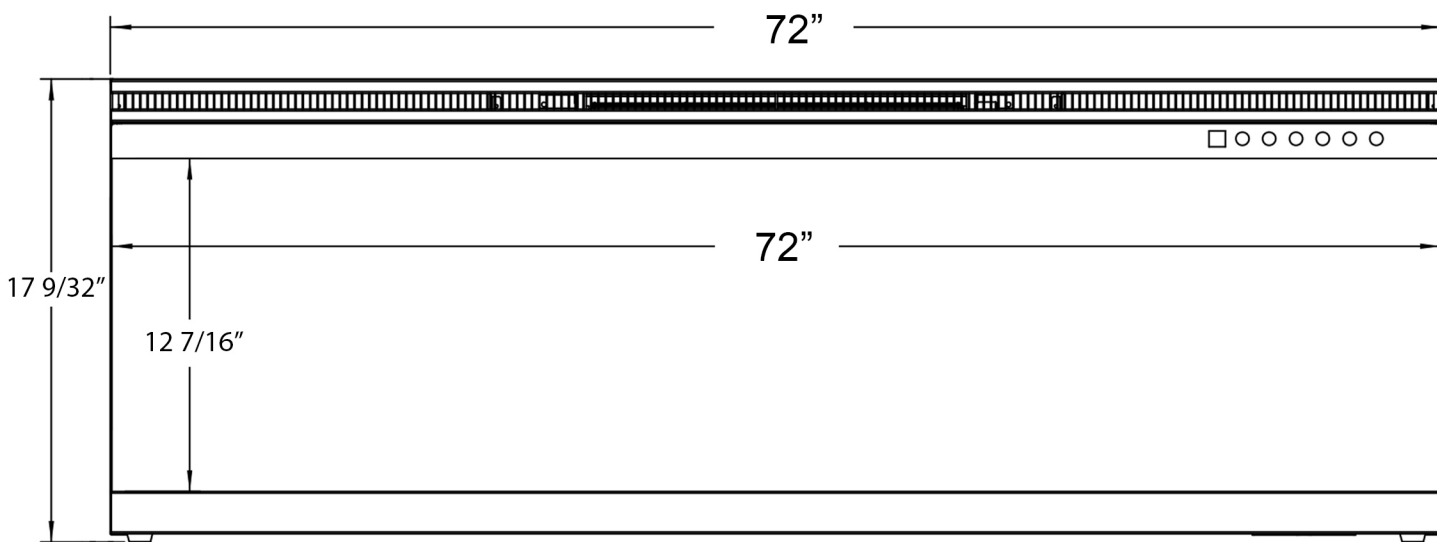

Front View

80051 - Sideline Infinity 72" Recessed Fireplace - Black

Features

- 2 heat settings (high and low) and Programmable thermostat
- 3 speed flame options
- 10 color media bed and 6 color flame options
- Designed for recessed mounting in wall
- Remote control for heat and flame setting (batteries not included)
- Dual mode, operates with or without heat for only flame effect
- Built in timer: 1 to 8 hours
- Wifi-Enabled through the Tuya Smart App
- Amazon Alexa and Google Assistant Compatible
- Faux fire log set and glass crystal media options

Specifications

- Frame color: Black
- Watts: 1500
- BTU's: 5000
- Room Coverage: 400 ft.
- Voltage: 110v-120v
- Amperes: 12
- Rough Opening: 72 1/4"W x 17 1/2"H x 8"D

Sideline Infinity 72" Recessed Fireplace

PN: 80051

**PREMIUM
ELECTRIC FIREPLACES
& TV LIFTS**

Exceeding Expectations

Updated: 2/28/2022