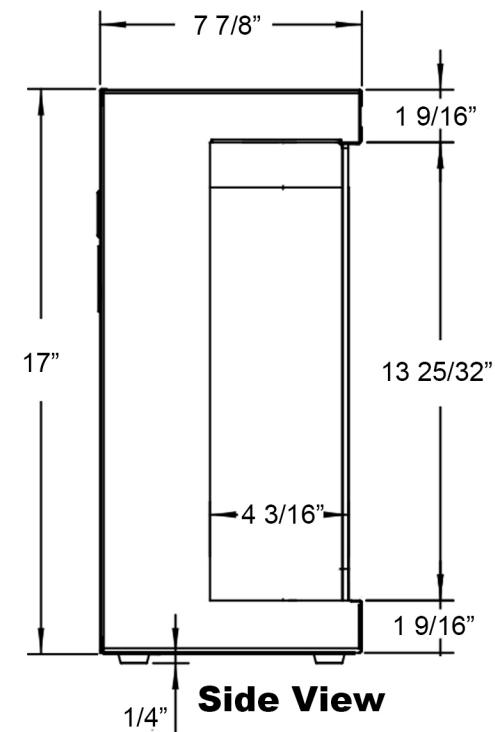

- Specifications**
- Frame color: Black
  - Watts: 1,500
  - BTU's: 5,000
  - Room Coverage: 400 ft.
  - Voltage: 110v-120v
  - Amperes: 12
  - Rough Opening: 50"W x 17 1/2"H x 8"D

**Sideline Infinity 50" Recessed Fireplace  
PN: 80045**

**Specifications**

- Frame color: Black
- Watts: 1,500
- BTU's: 5,000
- Room Coverage: 400 ft.
- Voltage: 110v-120v
- Amperes: 12
- Rough Opening: 60 1/4"W x 17 1/2"H x 8"D

**Sideline Infinity 60" Recessed Fireplace**

**PN: 80046**

Exceeding Expectations

Updated: 05/24/2022

**Front View**

**Side View**

**Top View**

**Rear View**

**80051 - Sideline Infinity 72" Recessed Fireplace - Black**

**Specifications**

- Frame color: Black
- Watts: 1500
- BTU's: 5000
- Room Coverage: 400 ft.
- Voltage: 110v-120v
- Amperes: 12
- Rough Opening: 72 1/4"W x 17 1/2"H x 8"D

**Sideline Infinity 72" Recessed Fireplace**