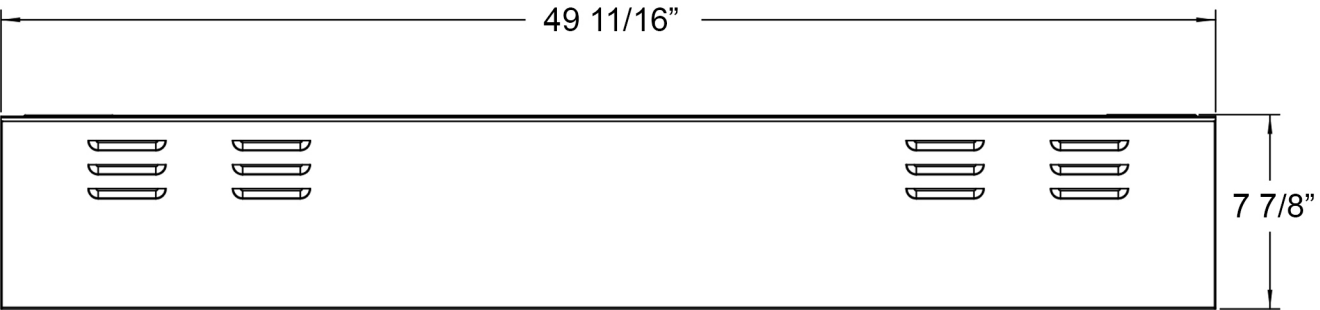

Top View

80045 - Sideline Infinity 50" Recessed Fireplace - Black

1. **Features**
2. 2 heat settings (high and low) and Programmable thermostat
   - 3 speed flame options
   - 10 color media bed and 6 color flame options
   - Designed for recessed mounting in wall
   - Remote control for heat and flame setting (batteries not included)
   - Dual mode, operates with or without heat for only flame effect
   - Built in timer: 1 to 8 hours
   - Wifi-Enabled through the Tuya Smart App
   - Amazon Alexa and Google Assistant Compatible
   - Faux fire log and glass crystal media options

1. **Specifications**
2. Frame color: Black
   - Watts: 1,500
   - BTU's: 5,000
   - Room Coverage: 400 ft.
   - Voltage: 110v-120v
   - Amperes: 12
   - Rough Opening: 50"W x 17 1/2"H x 8"D

**Sideline Infinity 50" Recessed Fireplace
PN: 80045**

**PREMIUM
ELECTRIC FIREPLACES
& TV LIFTS**

Exceeding Expectations

Updated: 05/24/2022