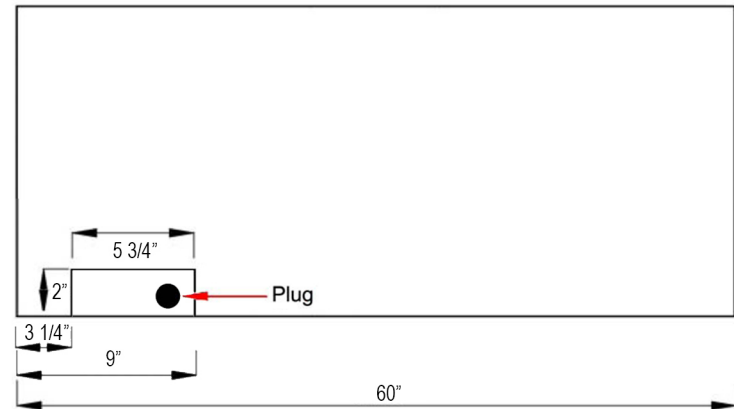

Side View

Rear View

80046 - Sideline Infinity 60" Recessed Fireplace - Black

Features

- 2 heat settings (high and low) and Programmable thermostat
- 3 speed flame options
- 10 color media bed and 6 color flame options
- Designed for recessed mounting in wall
- Remote control for heat and flame setting (batteries not included)
- Dual mode, operates with or without heat for only flame effect
- Built in timer: 1 to 8 hours
- Wifi-Enabled through the Tuya Smart App
- Amazon Alexa and Google Assistant Compatible
- Faux fire log and glass crystal media options

Specifications

- Frame color: Black
- Watts: 1,500
- BTU's: 5,000
- Room Coverage: 400 ft.
- Voltage: 110v-120v
- Amperes: 12
- Rough Opening: 60 1/4"W x 17 1/2"H x 8"D