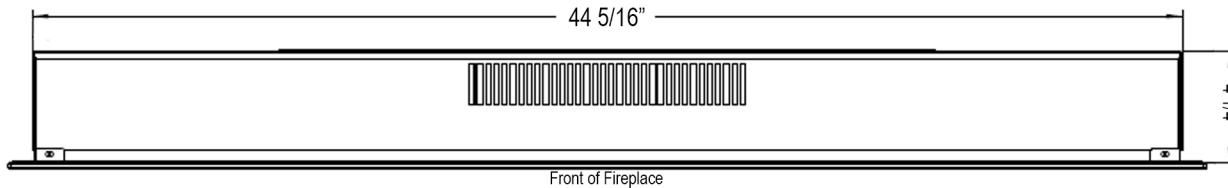

**Front View**

**Side View**

**Top View**

**Rear View**

**80053 - Sideline Fury 46" Recessed Fireplace**

**Features**

- 2 heat settings (high and low) with Thermostat (66° to 86°)
- Dual mounting: recessed mounting in wall or wall-mounting
- Remote control for heat and flame setting (batteries not included)
- Built-in timer mode for shut off in 30 minutes to 7.5 hours.
- Faux Fire Log, Driftwood and Crushed Glass Media Options
- Wifi-app Compatible (Amazon Alexa and Google Assistant)

**Specifications**

- Frame color: Black
- Watts: 1500
- BTU's: 5000
- Room Coverage: 400 ft.
- Voltage: 110v-120v
- Amps: 12
- Rough Opening: 44 9/16"W x 18 7/8"H x 4 3/4"D

**Sideline Fury 46" Recessed Fireplace**

**Specifications**

- Frame color: Black
- Watts: 1500
- BTU's: 5000
- Room Coverage: 400 ft.
- Voltage: 110v-120v
- Amps: 12
- Rough Opening: 55 1/2"W x 18 7/8"H x 4 3/4"D

**Sideline Fury 57" Recessed Fireplace**