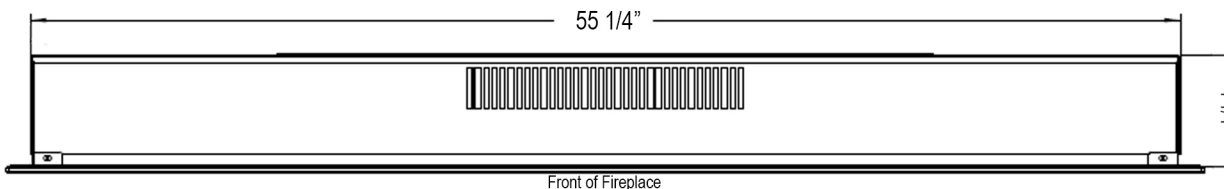

Top View

80055 - Sideline Fury 57" Recessed Fireplace

Features

- 2 heat settings (high and low) with Thermostat (68° to 86°)
- Dual mounting: recessed mounting in wall or wall-mounting
- Remote control for heat and flame setting (batteries not included)
- Built-in timer mode for shut off in 30 minutes to 7.5 hours.
- Faux Fire Log, Driftwood and Crushed Glass Media Options
- Wifi-app Compatible (Amazon Alexa and Google Assistant)

Specifications

- Frame color: Black
- Watts: 1500
- BTU's: 5000
- Room Coverage: 400 ft.
- Voltage: 110v-120v
- Amps: 12
- Rough Opening: 55 1/2"W x 18 7/8"H x 4 3/4"D

Sideline Fury 57" Recessed Fireplace

PN: 80055

**PREMIUM
ELECTRIC FIREPLACES
& TV LIFTS**

Exceeding Expectations

Updated: 10/09/2023