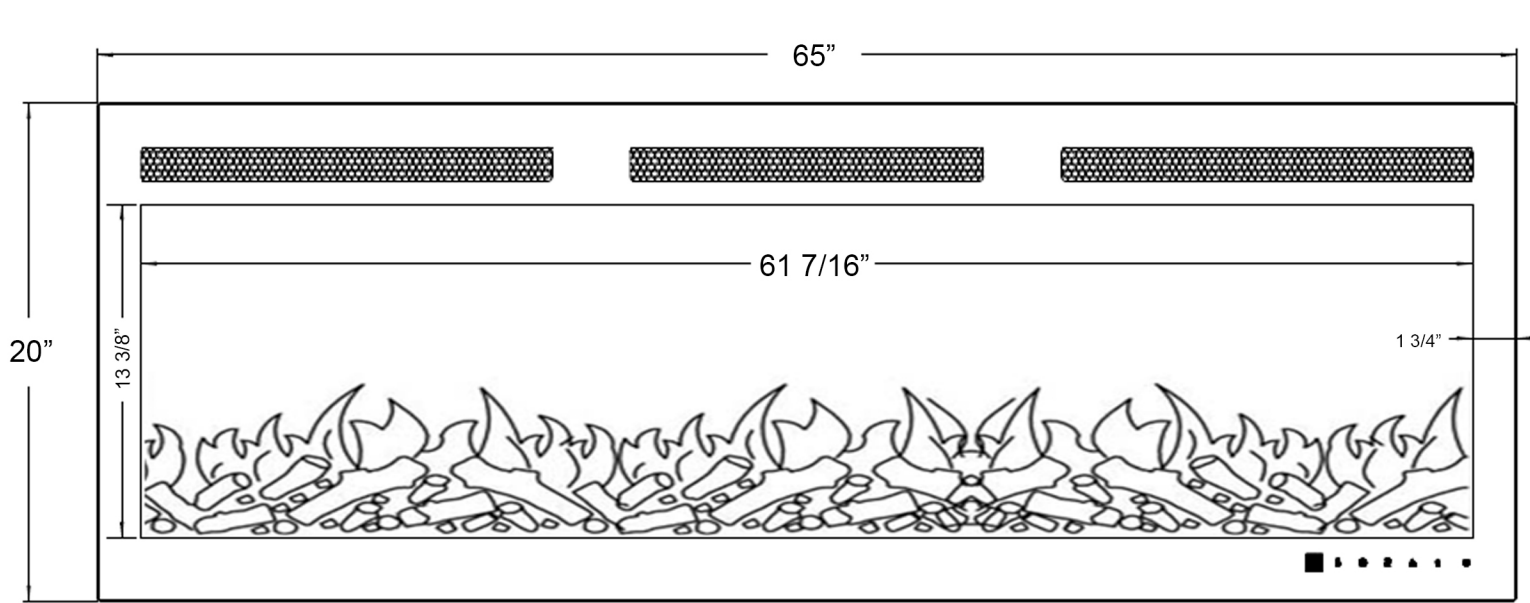

Front View

80056 - Sideline Fury 65" Recessed Fireplace

Features

- 2 heat settings (high and low) with Thermostat (68° to 86°)
- Dual mounting: recessed mounting in wall or wall-mounting
- Remote control for heat and flame setting (batteries not included)
- Built-in timer mode for shut off in 30 minutes to 7.5 hours.
- Faux Fire Log, Driftwood and Crushed Glass Media Options
- Wifi-app Compatible (Amazon Alexa and Google Assistant)

Specifications

- Frame color: Black
- Watts: 1500
- BTU's: 5000
- Room Coverage: 400 ft.
- Voltage: 110v-120v
- Amps: 12
- Rough Opening: 63 3/8"W x 18 7/8"H x 4 3/4"D

Sideline Fury 65" Recessed Fireplace

PN: 80056

**PREMIUM
ELECTRIC FIREPLACES
& TV LIFTS**

Exceeding Expectations

Updated: 10/09/2023