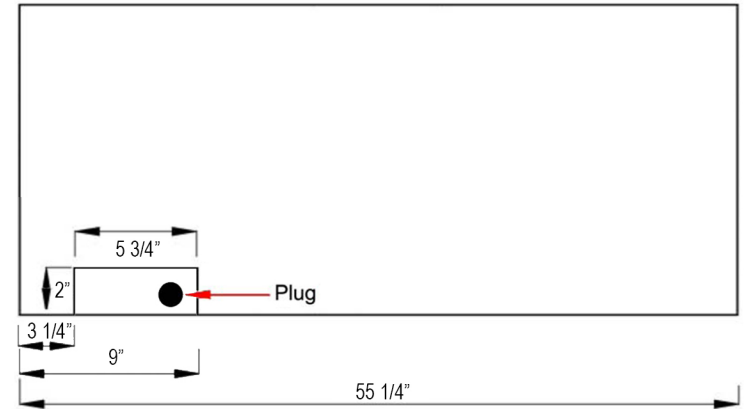

Rear View

80055 - Sideline Fury 57" Recessed Fireplace

Features

- 2 heat settings (high and low) with Thermostat (68° to 86°)
- Dual mounting: recessed mounting in wall or wall-mounting
- Remote control for heat and flame setting (batteries not included)
- Built-in timer mode for shut off in 30 minutes to 7.5 hours.
- Faux Fire Log, Driftwood and Crushed Glass Media Options
- Wifi-app Compatible (Amazon Alexa and Google Assistant)

Specifications

- Frame color: Black
- Watts: 1500
- BTU's: 5000
- Room Coverage: 400 ft.
- Voltage: 110v-120v
- Amps: 12
- Rough Opening: 55 1/2"W x 18 7/8"H x 4 3/4"D

Sideline Fury 57" Recessed Fireplace

PN: 80055

**PREMIUM
ELECTRIC FIREPLACES
& TV LIFTS**

Exceeding Expectations

Updated: 10/09/2023