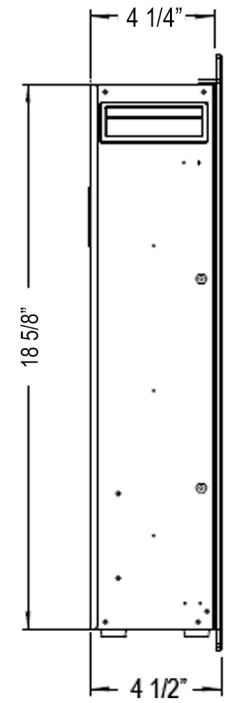

**Front View**

**Side View**

**Top View**

**Rear View**

**80053 - Sideline Fury 46" Recessed Fireplace**

**Features**

- 2 heat settings (high and low) with Thermostat (66° to 86°)
- Dual mounting: recessed mounting in wall or wall-mounting
- Remote control for heat and flame setting (batteries not included)
- Built-in timer mode for shut off in 30 minutes to 7.5 hours.
- Faux Fire Log, Driftwood and Crushed Glass Media Options
- Wifi-app Compatible (Amazon Alexa and Google Assistant)

**Specifications**

- Frame color: Black
- Watts: 1500
- BTU's: 5000
- Room Coverage: 400 ft.
- Voltage: 110v-120v
- Amps: 12
- Rough Opening: 44 9/16"W x 18 7/8"H x 4 3/4"D

**Sideline Fury 46" Recessed Fireplace**

**Specifications**

- Frame color: Black
- Watts: 1500
- BTU's: 5000
- Room Coverage: 400 ft.
- Voltage: 110v-120v
- Amps: 12
- Rough Opening: 55 1/2"W x 18 7/8"H x 4 3/4"D

**Sideline Fury 57" Recessed Fireplace**

**Specifications**

- Frame color: Black
- Watts: 1500
- BTU's: 5000
- Room Coverage: 400 ft.
- Voltage: 110v-120v
- Amps: 12
- Rough Opening: 63 3/8"W x 18 7/8"H x 4 3/4"D

**Sideline Fury 65" Recessed Fireplace**