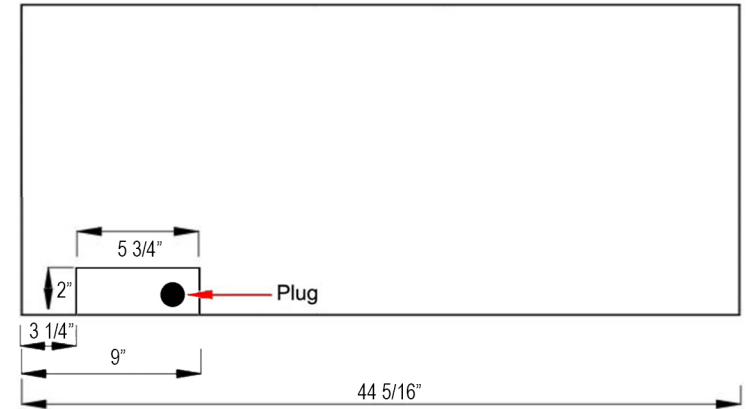

**Front View**

**Side View**

**Top View**

**Rear View**

**80053 - Sideline Fury 46" Recessed Fireplace**

**Features**

- 2 heat settings (high and low) with Thermostat (66° to 86°)
- Dual mounting: recessed mounting in wall or wall-mounting
- Remote control for heat and flame setting (batteries not included)
- Built-in timer mode for shut off in 30 minutes to 7.5 hours.
- Faux Fire Log, Driftwood and Crushed Glass Media Options
- Wifi-app Compatible (Amazon Alexa and Google Assistant)

**Specifications**

- Frame color: Black
- Watts: 1500
- BTU's: 5000
- Room Coverage: 400 ft.
- Voltage: 110v-120v
- Amps: 12
- Rough Opening: 44 9/16"W x 18 7/8"H x 4 3/4"D

**Sideline Fury 46" Recessed Fireplace**

**Specifications**

- Frame color: Black
- Watts: 1500
- BTU's: 5000
- Room Coverage: 400 ft.
- Voltage: 110v-120v
- Amps: 12
- Rough Opening: 55 1/2"W x 18 7/8"H x 4 3/4"D

**Sideline Fury 57" Recessed Fireplace**

**Specifications**

- Frame color: Black
- Watts: 1500
- BTU's: 5000
- Room Coverage: 400 ft.
- Voltage: 110v-120v
- Amps: 12
- Rough Opening: 63 3/8"W x 18 7/8"H x 4 3/4"D

**Sideline Fury 65" Recessed Fireplace**