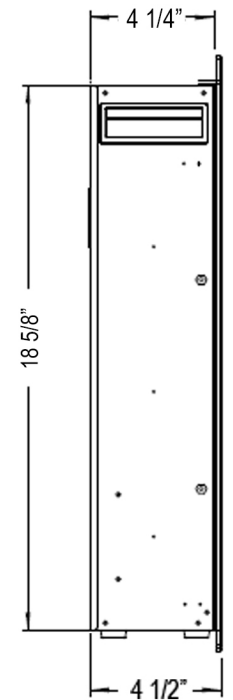

**Specifications**

- Frame color: Black
- Watts: 1500
- BTU's: 5000
- Room Coverage: 400 ft.
- Voltage: 110v-120v
- Amps: 12
- Rough Opening: 44 9/16"W x 18 7/8"H x 4 3/4"D

**Sideline Fury 46" Recessed Fireplace**

**Specifications**

- Frame color: Black
- Watts: 1500
- BTU's: 5000
- Room Coverage: 400 ft.
- Voltage: 110v-120v
- Amps: 12
- Rough Opening: 55 1/2"W x 18 7/8"H x 4 3/4"D

**Sideline Fury 57" Recessed Fireplace**

PN: 80055

**PREMIUM  
ELECTRIC FIREPLACES  
& TV LIFTS**

Exceeding Expectations

Updated: 10/09/2023

**Front View**

**Side View**

**Top View**

**Rear View**

**Specifications**

- Frame color: Black
- Watts: 1500
- BTU's: 5000
- Room Coverage: 400 ft.
- Voltage: 110v-120v
- Amps: 12
- Rough Opening: 63 3/8"W x 18 7/8"H x 4 3/4"D

**Sideline Fury 65" Recessed Fireplace**