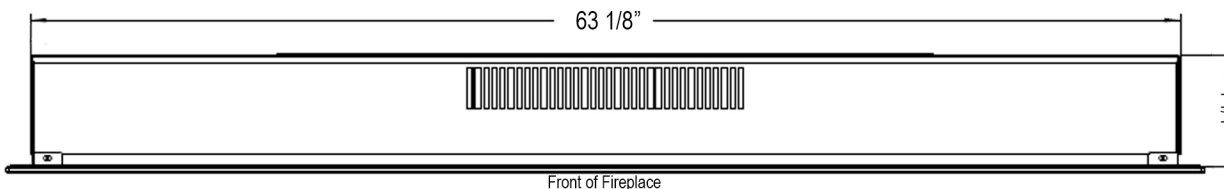

Top View

80056 - Sideline Fury 65" Recessed Fireplace

Features

- 2 heat settings (high and low) with Thermostat (68° to 86°)
- Dual mounting: recessed mounting in wall or wall-mounting
- Remote control for heat and flame setting (batteries not included)
- Built-in timer mode for shut off in 30 minutes to 7.5 hours.
- Faux Fire Log, Driftwood and Crushed Glass Media Options
- Wifi-app Compatible (Amazon Alexa and Google Assistant)

Specifications

- Frame color: Black
- Watts: 1500
- BTU's: 5000
- Room Coverage: 400 ft.
- Voltage: 110v-120v
- Amps: 12
- Rough Opening: 63 3/8"W x 18 7/8"H x 4 3/4"D

Sideline Fury 65" Recessed Fireplace

PN: 80056

**PREMIUM
ELECTRIC FIREPLACES
& TV LIFTS**

Exceeding Expectations

Updated: 10/09/2023