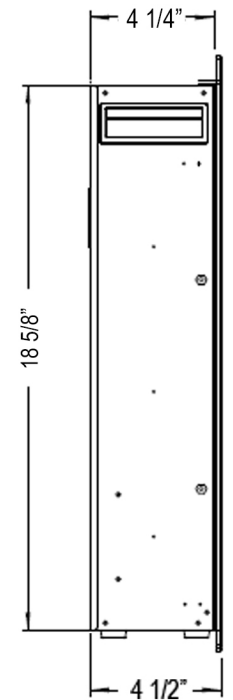

**Specifications**

- Frame color: Black
- Watts: 1500
- BTU's: 5000
- Room Coverage: 400 ft.
- Voltage: 110v-120v
- Amps: 12
- Rough Opening: 44 9/16"W x 18 7/8"H x 4 3/4"D

**Sideline Fury 46" Recessed Fireplace**

PN: 80053

**PREMIUM  
ELECTRIC FIREPLACES  
& TV LIFTS**

Exceeding Expectations

Updated: 10/09/2023

**Front View**

**Side View**

**Top View**

**Rear View**

**Specifications**

- Frame color: Black
- Watts: 1500
- BTU's: 5000
- Room Coverage: 400 ft.
- Voltage: 110v-120v
- Amps: 12
- Rough Opening: 55 1/2"W x 18 7/8"H x 4 3/4"D

**Sideline Fury 57" Recessed Fireplace**

**Specifications**

- Frame color: Black
- Watts: 1500
- BTU's: 5000
- Room Coverage: 400 ft.
- Voltage: 110v-120v
- Amps: 12
- Rough Opening: 63 3/8"W x 18 7/8"H x 4 3/4"D

**Sideline Fury 65" Recessed Fireplace**