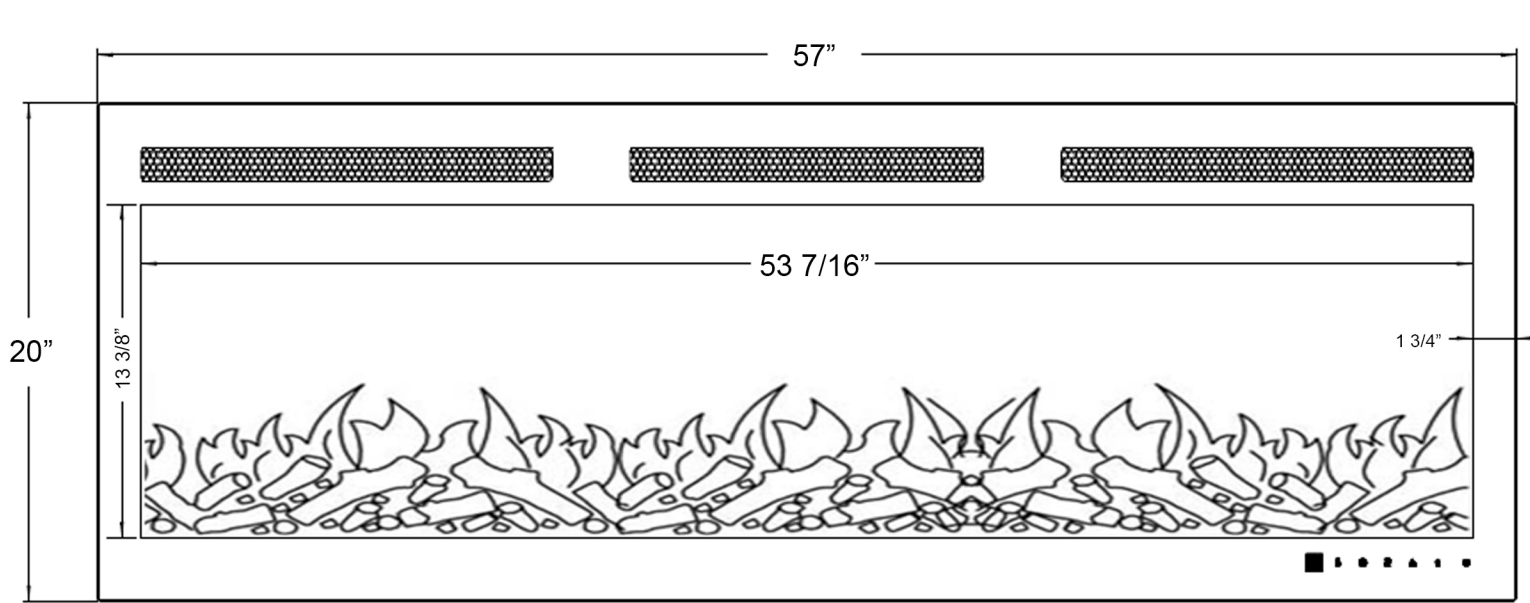

Front View

80055 - Sideline Fury 57" Recessed Fireplace

Features

- 2 heat settings (high and low) with Thermostat (68° to 86°)
- Dual mounting: recessed mounting in wall or wall-mounting
- Remote control for heat and flame setting (batteries not included)
- Built-in timer mode for shut off in 30 minutes to 7.5 hours.
- Faux Fire Log, Driftwood and Crushed Glass Media Options
- Wifi-app Compatible (Amazon Alexa and Google Assistant)

Specifications

- Frame color: Black
- Watts: 1500
- BTU's: 5000
- Room Coverage: 400 ft.
- Voltage: 110v-120v
- Amps: 12
- Rough Opening: 55 1/2"W x 18 7/8"H x 4 3/4"D

Sideline Fury 57" Recessed Fireplace

PN: 80055

**PREMIUM
ELECTRIC FIREPLACES
& TV LIFTS**

Exceeding Expectations

Updated: 10/09/2023