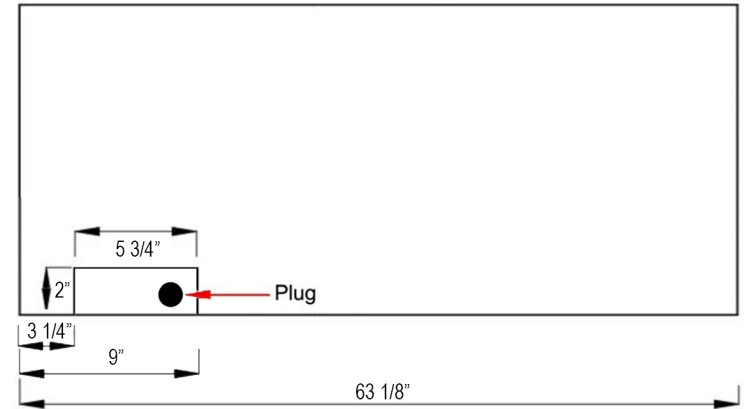

Rear View

80056 - Sideline Fury 65" Recessed Fireplace

Features

- 2 heat settings (high and low) with Thermostat (68° to 86°)
- Dual mounting: recessed mounting in wall or wall-mounting
- Remote control for heat and flame setting (batteries not included)
- Built-in timer mode for shut off in 30 minutes to 7.5 hours.
- Faux Fire Log, Driftwood and Crushed Glass Media Options
- Wifi-app Compatible (Amazon Alexa and Google Assistant)

Specifications

- Frame color: Black
- Watts: 1500
- BTU's: 5000
- Room Coverage: 400 ft.
- Voltage: 110v-120v
- Amps: 12
- Rough Opening: 63 3/8"W x 18 7/8"H x 4 3/4"D

Sideline Fury 65" Recessed Fireplace

PN: 80056

**PREMIUM
ELECTRIC FIREPLACES
& TV LIFTS**

Exceeding Expectations

Updated: 10/09/2023