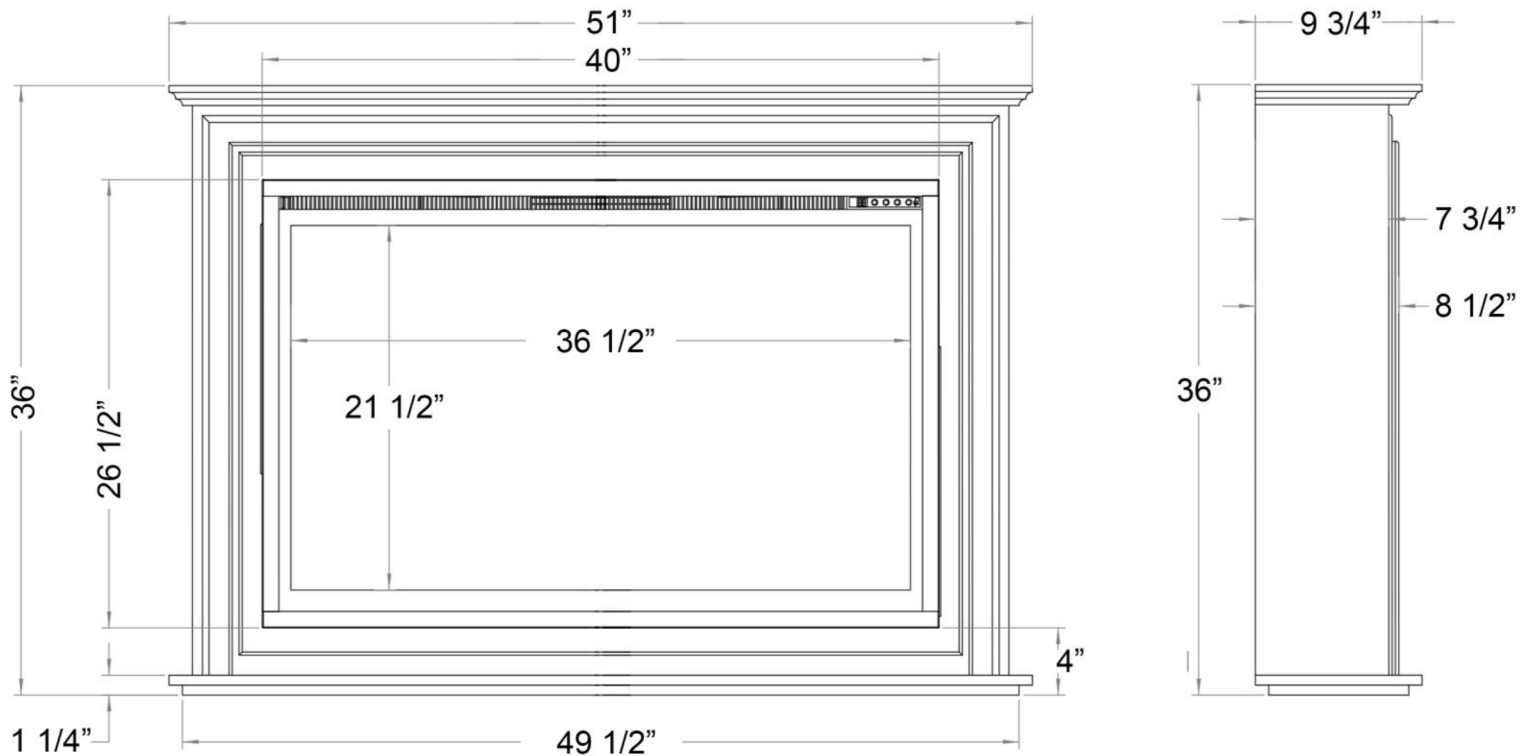

Specifications

- Frame color: Black
- Watts: 1500
- BTU's: 5000
- Room Coverage: 400 ft.
- Voltage: 110v-120v
- Amperes: 12
- Rough Opening: 38 7/8"W x 25 1/2"H x 6"D

Forte Elite 40" Recessed Fireplace
PN: 80052

**PREMIUM
ELECTRIC FIREPLACES
& TV LIFTS**

Exceeding Expectations

Updated: 03/25/2022

Encase Fireplace Mantel

Dimensional Drawings

90000 - Encase 40" Forte Elite Mantel

90000 - Encase 40" Forte Elite Mantel:

- Color: White Semi-Gloss
- Material: MDF
- Fireplace Compability: 80052 - Forte Elite 40"
- Dimensions:
 - Width: 51"
 - Height: 36"
 - Depth: 9 3/4"

Encase 40" Forte Elite Mantel
PN: 90000

PREMIUM
ELECTRIC FIREPLACES
& TV LIFTS