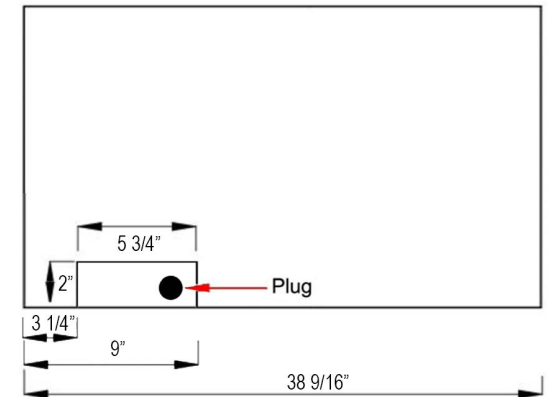

Front View

Side View

Top View

Rear View

80052 - Forte Elite 40" Recessed Fireplace - Black

Features

- 2 heat settings (high and low) and Programmable thermostat
- 3 speed flame options
- 10 color media bed and 6 color flame options
- Designed for recessed mounting in wall
- Remote control for heat and flame setting (batteries not included)
- Dual mode, operates with or without heat for only flame effect
- Built in timer: 1 to 8 hours
- Wifi-Enabled through the Tuya Smart App
- Amazon Alexa and Google Assistant Compatible
- Faux drift wood fire logs and glass crystal media options

Specifications

- Frame color: Black
- Watts: 1500
- BTU's: 5000
- Room Coverage: 400 ft.
- Voltage: 110v-120v
- Amperes: 12
- Rough Opening: 38 7/8"W x 25 1/2"H x 6"D

Forte Elite 40" Recessed Fireplace
PN: 80052

- Color: White Semi-Gloss
- Material: MDF
- Fireplace Compability: 80052 - Forte Elite 40"
- Dimensions:
 - Width: 51"
 - Height: 36"
 - Depth: 9 3/4"

Encase 40" Forte Elite Mantel
PN: 90000

PREMIUM
ELECTRIC FIREPLACES
& TV LIFTS