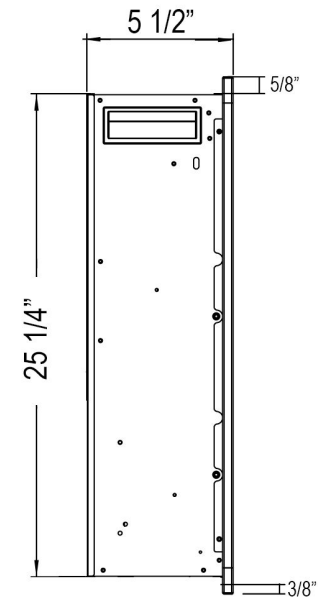

Side View

80052 - Forte Elite 40" Recessed Fireplace - Black

Features

- 2 heat settings (high and low) and Programmable thermostat
- 3 speed flame options
- 10 color media bed and 6 color flame options
- Designed for recessed mounting in wall
- Remote control for heat and flame setting (batteries not included)
- Dual mode, operates with or without heat for only flame effect
- Built in timer: 1 to 8 hours
- Wifi-Enabled through the Tuya Smart App
- Amazon Alexa and Google Assistant Compatible
- Faux drift wood fire logs and glass crystal media options

Specifications

- Frame color: Black
- Watts: 1500
- BTU's: 5000
- Room Coverage: 400 ft.
- Voltage: 110v-120v
- Amperes: 12
- Rough Opening: 38 7/8"W x 25 1/2"H x 6"D

Forte Elite 40" Recessed Fireplace
PN: 80052

**PREMIUM
ELECTRIC FIREPLACES
& TV LIFTS**

Exceeding Expectations

Updated: 03/25/2022