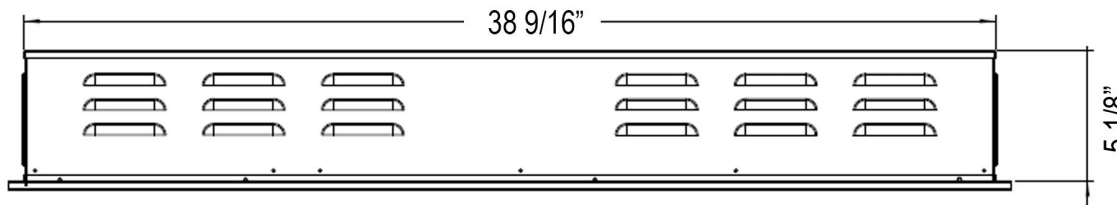

Top View

80052 - Forte Elite 40" Recessed Fireplace - Black

Features

- 2 heat settings (high and low) and Programmable thermostat
- 3 speed flame options
- 10 color media bed and 6 color flame options
- Designed for recessed mounting in wall
- Remote control for heat and flame setting (batteries not included)
- Dual mode, operates with or without heat for only flame effect
- Built in timer: 1 to 8 hours
- Wifi-Enabled through the Tuya Smart App
- Amazon Alexa and Google Assistant Compatible
- Faux drift wood fire logs and glass crystal media options

Specifications

- Frame color: Black
- Watts: 1500
- BTU's: 5000
- Room Coverage: 400 ft.
- Voltage: 110v-120v
- Amperes: 12
- Rough Opening: 38 7/8"W x 25 1/2"H x 6"D

Forte Elite 40" Recessed Fireplace
PN: 80052

**PREMIUM
ELECTRIC FIREPLACES
& TV LIFTS**

Exceeding Expectations

Updated: 03/25/2022