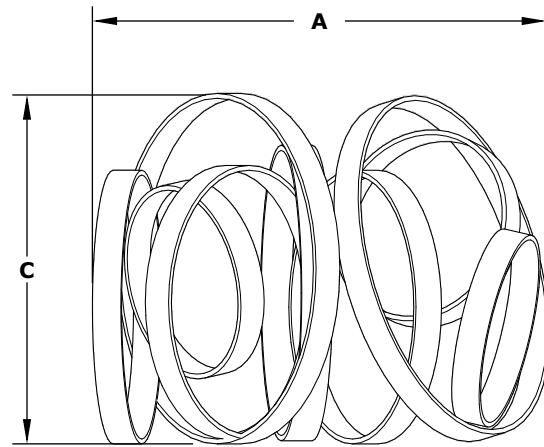

Mild Steel Hoops Ornament

ISOMETRIC VIEW

TOP VIEW

RIGHT SIDE VIEW

FRONT SIDE VIEW

SKU	A	B	C
OPT-STHP24	24"	16"	18"
OPT-STHP30	30"	16"	18"

Material: Milled Steel Stock 1.5" x 0.25"

Install Instructions: Simply set on top of the burning media, over the fire burner. Adjust burning media to level the ornament

NOTE: Actual design may slightly vary due to its hand-made nature