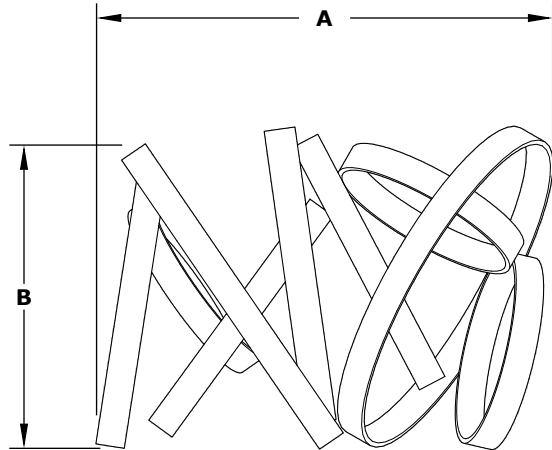

Mild Steel Hoops Ornament

ISOMETRIC VIEW

TOP VIEW

RIGHT SIDE VIEW

FRONT SIDE VIEW

SKU	A	B	C
OPT-STHP24	24"	16"	18"
OPT-STHP30	30"	16"	18"

Material: Milled Steel Stock 1.5" x 0.25"

Install Instructions: Simply set on top of the burning media, over the fire burner. Adjust burning media to level the ornament

NOTE: Actual design may slightly vary due to its hand-made nature