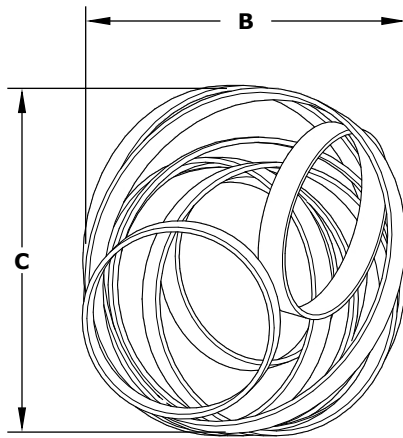

Mild Steel Hoops Ornament

ISOMETRIC VIEW

TOP VIEW

RIGHT SIDE VIEW

FRONT SIDE VIEW

SKU	A	B	C
OPT-STHP24	24"	16"	18"
OPT-STHP30	30"	16"	18"

Material: Milled Steel Stock 1.5" x 0.25"

Install Instructions: Simply set on top of the burning media, over the fire burner. Adjust burning media to level the ornament

NOTE: Actual design may slightly vary due to its hand-made nature