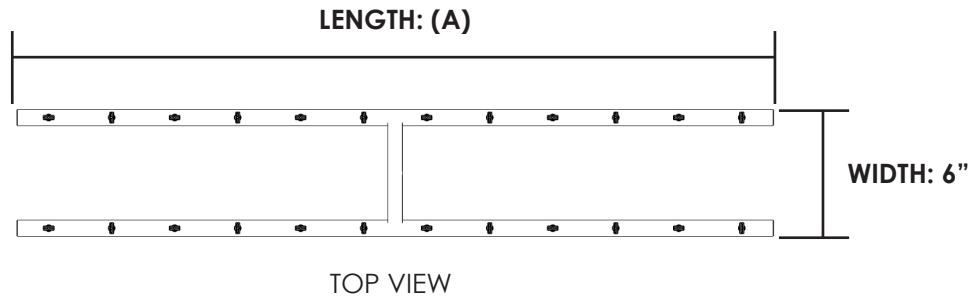

## SPECIFICATION SHEET

PATENT NO. 627411272

ISOMETRIC VIEW

SIDE VIEW

HEIGHT: 4"

TOP VIEW

PART NUMBER	LENGTH (A)	WIDTH	HEIGHT	WEIGHT	HUB	BTUS
OPT-B18BH	18"	6"	4"	2 LBS.	1/2"	65,000
OPT-B24BH	24"	6"	4"	2.5 LBS.	1/2"	100,000
OPT-B30BH	30"	6"	4"	3 LBS.	1/2"	150,000
OPT-B36BH	36"	6"	4"	4 LBS.	1/2"	200,000
OPT-B48BH	48"	6"	4"	6 LBS.	1/2"	250,000
OPT-B60BH	60"	6"	4"	8.5 LBS.	3/4"	300,000
OPT-B72BH	72"	6"	4"	11 LBS.	3/4"	380,000