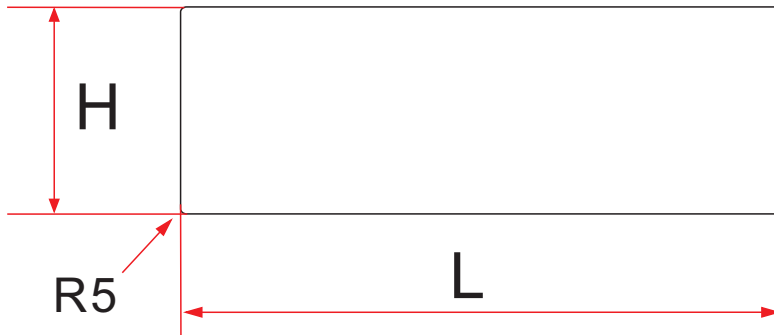

## "Front Glass" Dimensions

26" L 639 mm x H 363 mm x 5 mm

30" L 744 mm x H 423 mm x 5 mm

33" L 804 mm x H 503 mm x 5 mm

## "Back Glass" Dimensions

26" L 611 mm x H 324 mm x 5 mm

30" L 718 mm x H 384 mm x 5 mm

33" L 778 mm x H 464 mm x 5 mm

## "Tray Glass" Dimensions

26" L 625 mm x W 32 mm x 5 mm

30" L 730 mm x W 32 mm x 5 mm

33" L 790 mm x W 32 mm x 5 mm

TECHNICAL SPECIFICATIONS		
VOLTS		120 V
AMPS		12.5 A
WATTS		1500 watts
HEATER	HIGH	1500 watts
	LOW	750 watts
NO HEATER		15 watts Max.
LAMPS	TYPE	LED
	TOTAL WATTS	15 watts
ROTOR MOTOR		1 at 5 watts
HEIGHT,WIDTH,DEPTH		42.58 x 64.16x 10.4cm
GLASS VIEWING OPENING		34.7 x 63.95cm
SURROUND SIZE		43.92 x 69.0 cm
SHIPPING SIZE(H*W*D)		58.6 x 89.7x 22.4cm
SHIPPING WEIGHT		17.5 Kg
	UNIT	15 Kg
	GLASS FRONT	Included
PLUG LOCATION		Left Side
CORD LENGTH		190 cm
APPROX. HEATING AREA		37 sqm