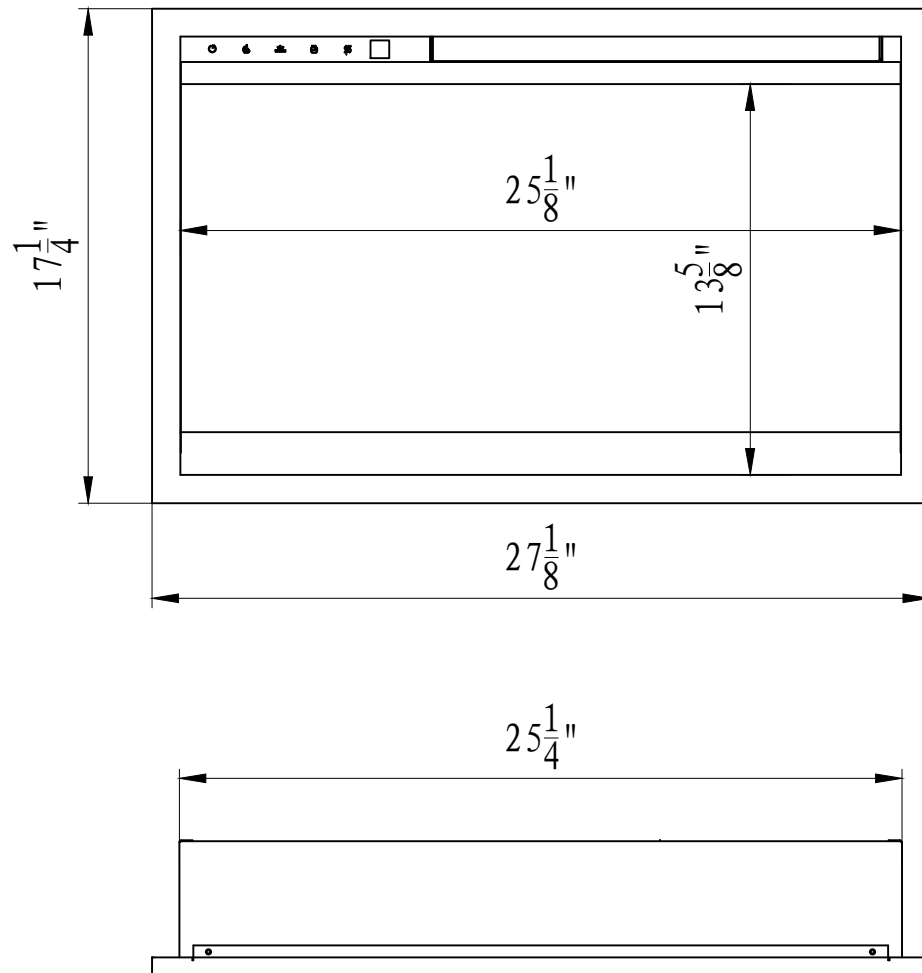

TECHNICAL SPECIFICATIONS		
VOLTS		120 V
AMPS		12.5 A
WATTS		1500 watts
HEATER	HIGH	1500 watts
	LOW	750 watts
NO HEATER		15 watts Max.
LAMPS	TYPE	LED
	TOTAL WATTS	15 watts
ROTOR MOTOR		1 at 5 watts
HEIGHT,WIDTH,DEPTH		$16\frac{3}{4}$"$\times$$25\frac{1}{4}$"$\times$$4\frac{1}{8}$"
GLASS VIEWING OPENING		$13\frac{5}{8}$"$\times$$25\frac{1}{8}$"
SURROUND SIZE		$17\frac{1}{4}$"$\times$$27\frac{1}{8}$"
SHIPPING SIZE(H*W*D)		$23\frac{1}{8}$"$\times$$35\frac{3}{8}$"$\times$$8\frac{7}{8}$"
SHIPPING WEIGHT		38.58 lbs
	UNIT	33.07 lbs
	GLASS FRONT	Included
PLUG LOCATION		Left Side
CORD LENGTH		76"
APPROX. HEATING AREA		400 Sq Ft