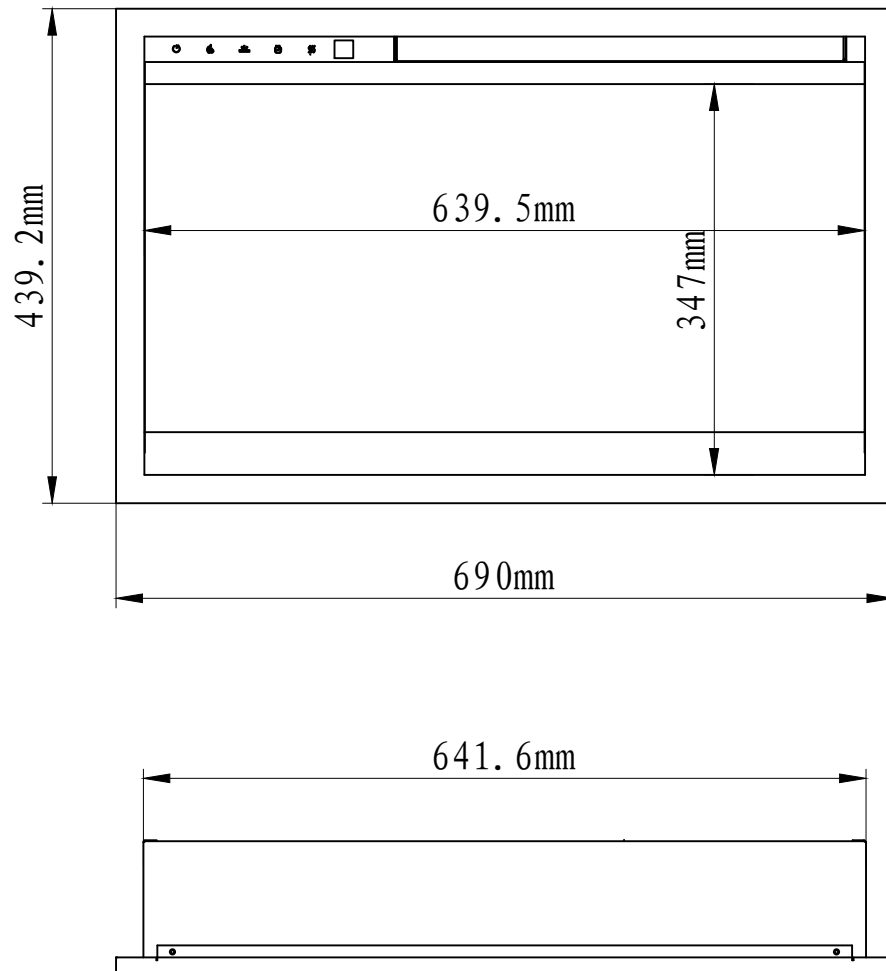

## "Front Glass" Dimensions

26" L 639 mm x H 363 mm x 5 mm

30" L 744 mm x H 423 mm x 5 mm

33" L 804 mm x H 503 mm x 5 mm

## "Back Glass" Dimensions

26" L 611 mm x H 324 mm x 5 mm

30" L 718 mm x H 384 mm x 5 mm

33" L 778 mm x H 464 mm x 5 mm

## "Tray Glass" Dimensions

26" L 625 mm x W 32 mm x 5 mm

30" L 730 mm x W 32 mm x 5 mm

33" L 790 mm x W 32 mm x 5 mm

TECHNICAL SPECIFICATIONS		
VOLTS		120 V
AMPS		12.5 A
WATTS		1500 watts
HEATER	HIGH	1500 watts
	LOW	750 watts
NO HEATER		15 watts Max.
LAMPS	TYPE	LED
	TOTAL WATTS	15 watts
ROTOR MOTOR		1 at 5 watts
HEIGHT,WIDTH,DEPTH		42.58 x 64.16x 10.4cm
GLASS VIEWING OPENING		34.7 x 63.95cm
SURROUND SIZE		43.92 x 69.0 cm
SHIPPING SIZE(H*W*D)		58.6 x 89.7x 22.4cm
SHIPPING WEIGHT		17.5 Kg
	UNIT	15 Kg
	GLASS FRONT	Included
PLUG LOCATION		Left Side
CORD LENGTH		190 cm
APPROX. HEATING AREA		37 sqm

SERIES	MODEL	REV.
TRD XTRASLIM	TRD-26-XTRASLIM	2
SCALE	DATE: 05.16.2021	SHEET 1 OF 1

TECHNICAL SPECIFICATIONS		
VOLTS		120 V
AMPS		12.5 A
WATTS		1500 watts
HEATER	HIGH	1500 watts
	LOW	750 watts
NO HEATER		15 watts Max.
LAMPS	TYPE	LED
	TOTAL WATTS	15 watts
ROTOR MOTOR		1 at 5 watts
HEIGHT,WIDTH,DEPTH		$16\frac{3}{4}$ " $\times$ $25\frac{1}{4}$ " $\times$ $4\frac{1}{8}$ "
GLASS VIEWING OPENING		$13\frac{5}{8}$ " $\times$ $25\frac{1}{8}$ "
SURROUND SIZE		$17\frac{1}{4}$ " $\times$ $27\frac{1}{8}$ "
SHIPPING SIZE(H*W*D)		$23\frac{1}{8}$ " $\times$ $35\frac{3}{8}$ " $\times$ $8\frac{7}{8}$ "
SHIPPING WEIGHT		38.58 lbs
	UNIT	33.07 lbs
	GLASS FRONT	Included
PLUG LOCATION		Left Side
CORD LENGTH		76"
APPROX. HEATING AREA		400 Sq Ft