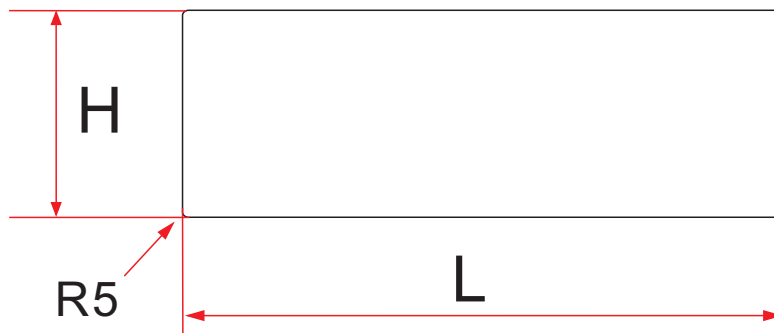

## "Front Glass" Dimensions

26" L 639 mm x H 363 mm x 5 mm

30" L 744 mm x H 423 mm x 5 mm

33" L 804 mm x H 503 mm x 5 mm

## "Back Glass" Dimensions

26" L 611 mm x H 324 mm x 5 mm

30" L 718 mm x H 384 mm x 5 mm

33" L 778 mm x H 464 mm x 5 mm

## "Tray Glass" Dimensions

26" L 625 mm x W 32 mm x 5 mm

30" L 730 mm x W 32 mm x 5 mm

33" L 790 mm x W 32 mm x 5 mm

TECHNICAL SPECIFICATIONS		
VOLTS		120 V
AMPS		12.5 A
WATTS		1500 watts
HEATER	HIGH	1500 watts
	LOW	750 watts
NO HEATER		15 watts Max.
LAMPS	TYPE	LED
	TOTAL WATTS	15 watts
ROTOR MOTOR		1 at 5 watts
HEIGHT,WIDTH,DEPTH		42.58 x 64.16x 10.4cm
GLASS VIEWING OPENING		34.7 x 63.95cm
SURROUND SIZE		43.92 x 69.0 cm
SHIPPING SIZE(H*W*D)		58.6 x 89.7x 22.4cm
SHIPPING WEIGHT		17.5 Kg
	UNIT	15 Kg
	GLASS FRONT	Included
PLUG LOCATION		Left Side
CORD LENGTH		190 cm
APPROX. HEATING AREA		37 sqm