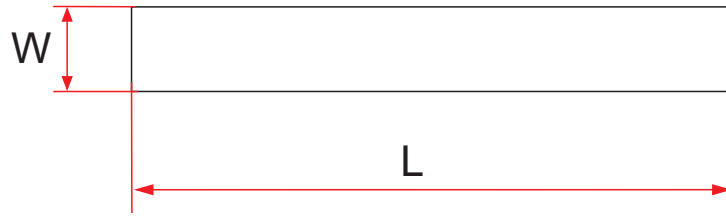

## "Front Glass" Dimensions

26" L 639 mm x H 363 mm x 5 mm

30" L 744 mm x H 423 mm x 5 mm

33" L 804 mm x H 503 mm x 5 mm

## "Back Glass" Dimensions

26" L 611 mm x H 324 mm x 5 mm

30" L 718 mm x H 384 mm x 5 mm

33" L 778 mm x H 464 mm x 5 mm

## "Tray Glass" Dimensions

26" L 625 mm x W 32 mm x 5 mm

30" L 730 mm x W 32 mm x 5 mm

33" L 790 mm x W 32 mm x 5 mm

TECHNICAL SPECIFICATIONS		
VOLTS		120 V
AMPS		12.5 A
WATTS		1500 watts
HEATER	HIGH	1500 watts
	LOW	750 watts
NO HEATER		15 watts Max.
LAMPS	TYPE	LED
	TOTAL WATTS	15 watts
ROTOR MOTOR		1 at 5 watts
HEIGHT,WIDTH,DEPTH		42.58 x 64.16x 10.4cm
GLASS VIEWING OPENING		34.7 x 63.95cm
SURROUND SIZE		43.92 x 69.0 cm
SHIPPING SIZE(H*W*D)		58.6 x 89.7x 22.4cm
SHIPPING WEIGHT		17.5 Kg
	UNIT	15 Kg
	GLASS FRONT	Included
PLUG LOCATION		Left Side
CORD LENGTH		190 cm
APPROX. HEATING AREA		37 sqm