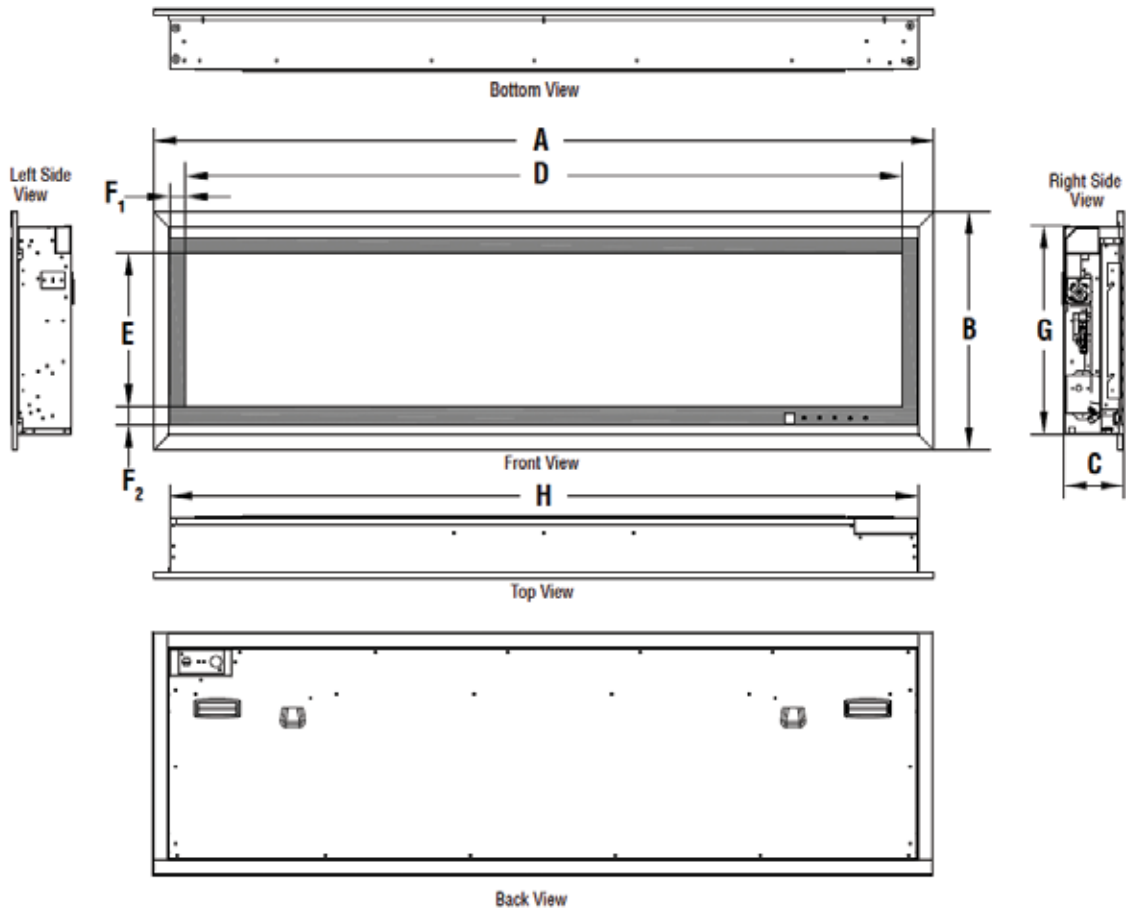

INTERIOR (included)

Smoked crystals shown with LED ember bed

REMOTE (included)

REMOTE FEATURES

- Main Power: On + Off
- Flame Intensity (Yellow): 4 levels + Off
- Ember Bed Lighting: Variable + Off
- Heater & Blower: High, Low, T-stat + Off
- Timer Setting: 30 minutes to 8 hours

superiorfireplaces.us.com

APPLIANCE SPECIFICATIONS

ERL 2000 DIMENSIONS

	45"	55"
A	49-7/8"	59-7/8"
B	18-3/8"	18-3/8"
C	4-5/8"	4-5/8"
D	45"	55"
E	11-7/8"	11-7/8"
F1	1-1/4"	1-1/4"
F2	1-3/8"	1-3/8"
G	16"	16"
H	47-1/2"	57-1/2"

FRAMING SPECIFICATIONS

	ERL2045	ERL2055
HEIGHT	16-1/2"	16-1/2"
WIDTH	48"	58"
DEPTH	5-1/8"	5-1/8"

APPLIANCE BTU OPERATING INPUT

MODEL	TYPE	VOLTAGE	BTU/HR
ERL2000	ELECTRIC	120	5,000

IMPORTANT NOTES:

Heating element not intended for continuous operation.