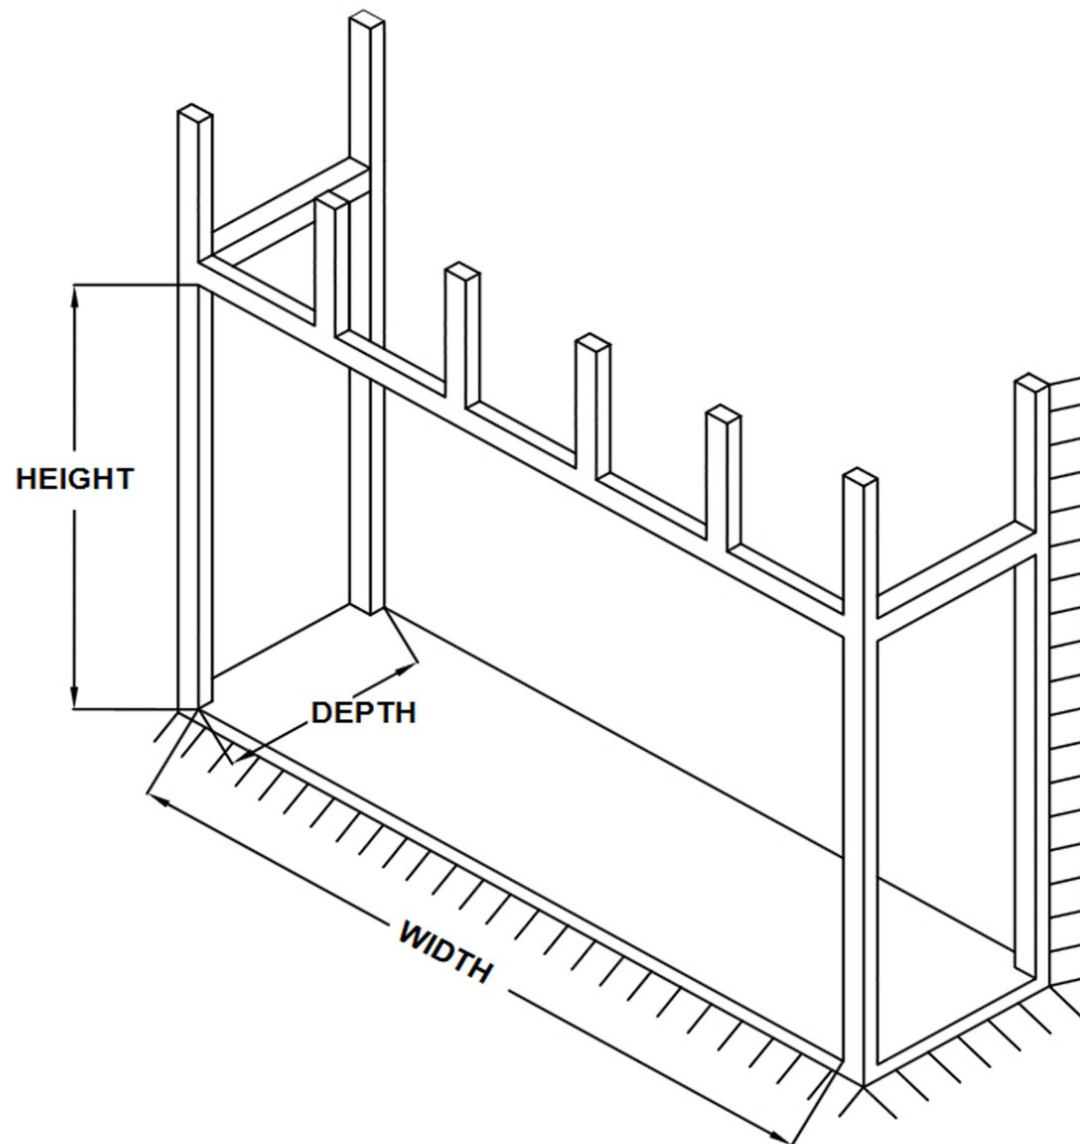

Model		A	B	C	D	E
SF-SC43-BK	in.	44-1/2	23-7/8	7-5/8	15	41-1/2
	mm	1130	606	194	381	1054
SF-SC55-BK	in.	56-1/2	23-7/8	7-5/8	15	53-1/4
	mm	1435	606	194	381	1353
SF-SC78-BK	in.	80	23-7/8	7-5/8	15	76-7/8
	mm	2032	606	194	381	1953

Model		Height	Width	Depth
SF-SC43-BK	in.	24-1/4	45	7-5/8
	mm	616	1143	194
SF-SC55-BK	in.	24-1/4	57	7-5/8
	mm	616	1448	194
SF-SC78-BK	in.	24-1/4	80-1/2	7-5/8
	mm	616	2045	194