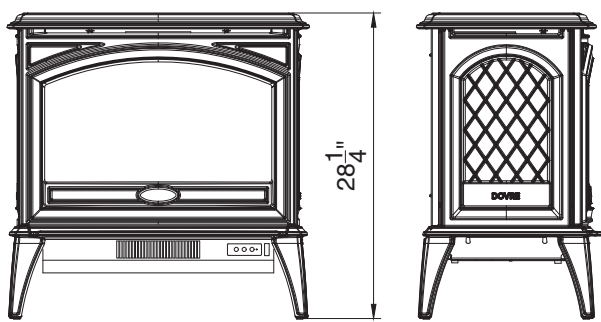

E70

MEDIA

(For E50 & E70 only)

FIRE GLASS

Our decorative fire glass media is a beautiful addition to your fireplace. Turn your fireplace into a expressive work of art by simply adding our decorative fire glass media. Our fire glass adds a distinctly modern feel to your gas fireplace - mix colors and textures for a unique appearance.

Our decorative fire glass is tempered and will not melt or degrade, some discoloration is normal on glass that is placed directly on the flame. Always wear protective gloves when handling fire glass media.

One 5lb container of media will cover 1 square foot.

DESIGN-MEDIA-BIRCH-10PCE

DESIGN-MEDIA-OAK-10PCE