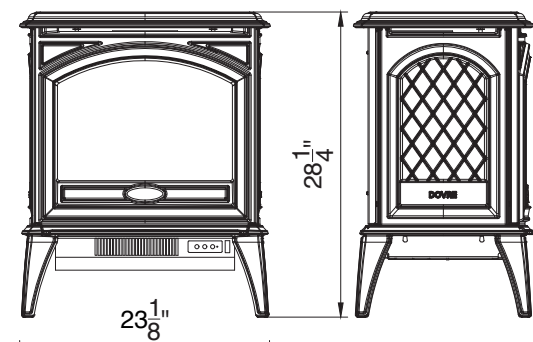

E50

MEDIA

(For E50 & E70 only)

FIRE GLASS

Our decorative fire glass media is a beautiful addition to your fireplace. Turn your fireplace into a expressive work of art by simply adding our decorative fire glass media. Our fire glass adds a distinctly modern feel to your gas fireplace - mix colors and textures for a unique appearance.

Our decorative fire glass is tempered and will not melt or degrade, some discoloration is normal on glass that is placed directly on the flame. Always wear protective gloves when handling fire glass media.

One 5lb container of media will cover 1 square foot.

DESIGN-MEDIA-BIRCH-10PCE

DESIGN-MEDIA-OAK-10PCE