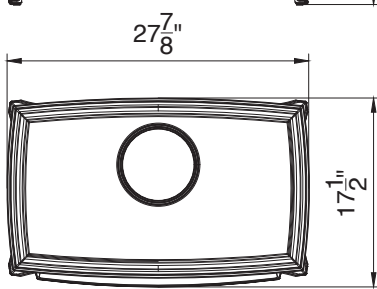

E70

MEDIA

(For E50 & E70 only)

FIRE GLASS

Our decorative fire glass media is a beautiful addition to your fireplace. Turn your fireplace into a expressive work of art by simply adding our decorative fire glass media. Our fire glass adds a distinctly modern feel to your gas fireplace - mix colors and textures for a unique appearance.

Our decorative fire glass is tempered and will not melt or degrade, some discoloration is normal on glass that is placed directly on the flame. Always wear protective gloves when handling fire glass media.

One 5lb container of media will cover 1 square foot.

DESIGN-MEDIA-BIRCH-10PCE

DESIGN-MEDIA-OAK-10PCE