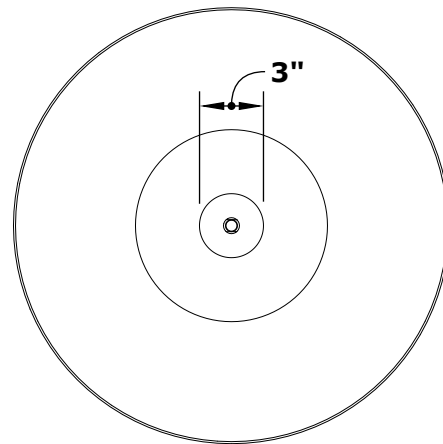

SEDONA FIRE BOWL - COPPER
OPT-27RCPRFO - Match Lit Ignition
OPT-27RCPRFOE12V - 12V Electronic Ignition

ISOMETRIC VIEW

TOP VIEW

FRONT SIDE VIEW

UNDERSIDE VIEW

Bowl Material: Copper
 Bowl Finish: Hammered Copper, Patina Finish
 Pan Material: Aluminum
 Burner Material: 304 Stainless Steel