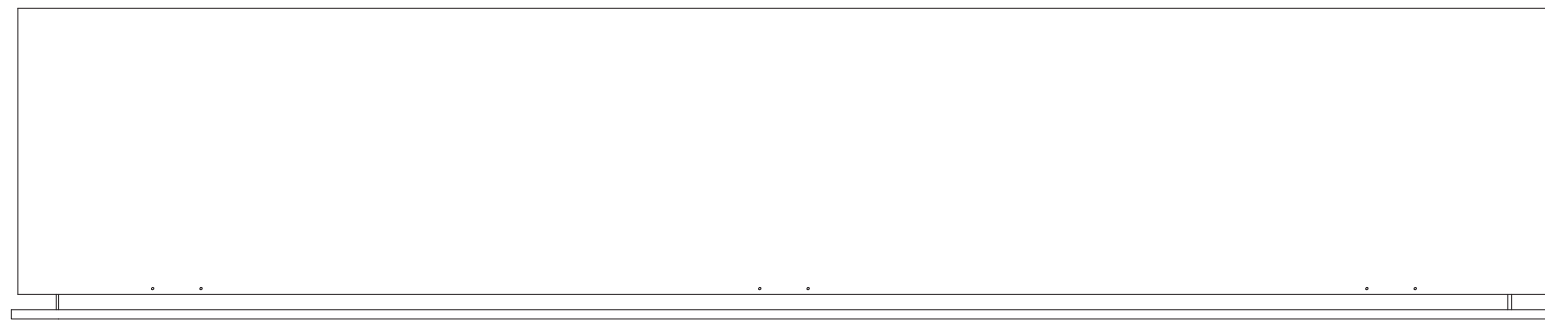

TECHNICAL SPECIFICATIONS	
MODEL	102765-DE
VOLTAGE	120 AC 60 Hz
WATTS	1500 W Max
NO HEATER	25 W
MOTOR HEATER	19 W
APPLIANCE WIDTH	163 cm
APPLIANCE HEIGHT	60 cm
APPLIANCE DEPTH	30.2 cm
GROSS WEIGHT	65 kgs
PLUG LOCATION	Left side
CORD LENGTH	180 cm
ROUGH WALL OPENING	165 cm x 63.5 cm
BTU	4800

SERIES Built-In	MODEL BI-65-DE		REV 1
SCALE 1" = 1'-0"	DATE: 11/16/2017		SHEET 1 OF 1