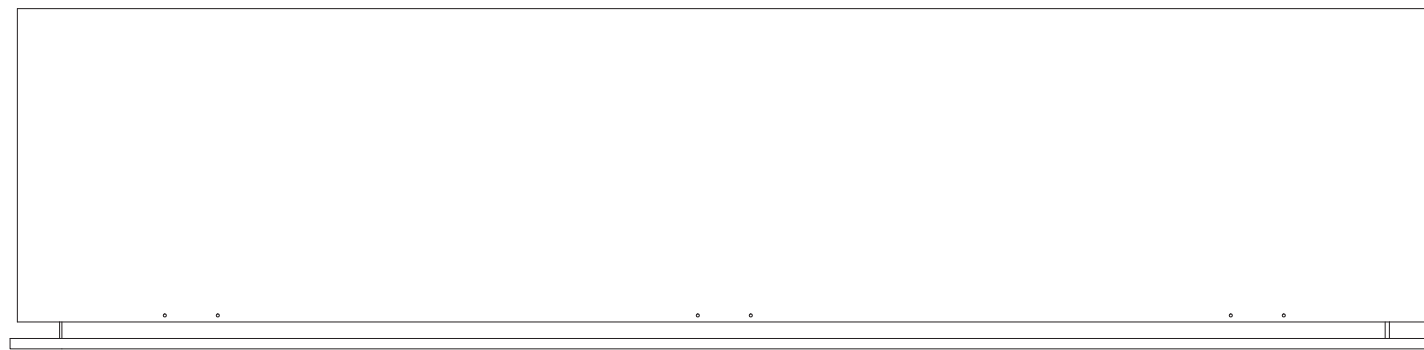

TECHNICAL SPECIFICATIONS	
MODEL	102755-DE
VOLTAGE	120 AC 60 Hz
WATTS	1500 W Max
NO HEATER	25 W
MOTOR HEATER	19 W
APPLIANCE WIDTH	137.6 cm
APPLIANCE HEIGHT	60 cm
APPLIANCE DEPTH	30.2 cm
GROSS WEIGHT	55 kgs
PLUG LOCATION	Left side
CORD LENGTH	180 cm
ROUGH WALL OPENING	140 cm x 63.5 cm
BTU	4800

SERIES Built-In	MODEL BI-55-DE		REV 1
SCALE 1" = 1'-0"	DATE: 11/16/2017	SHEET 1 OF 1