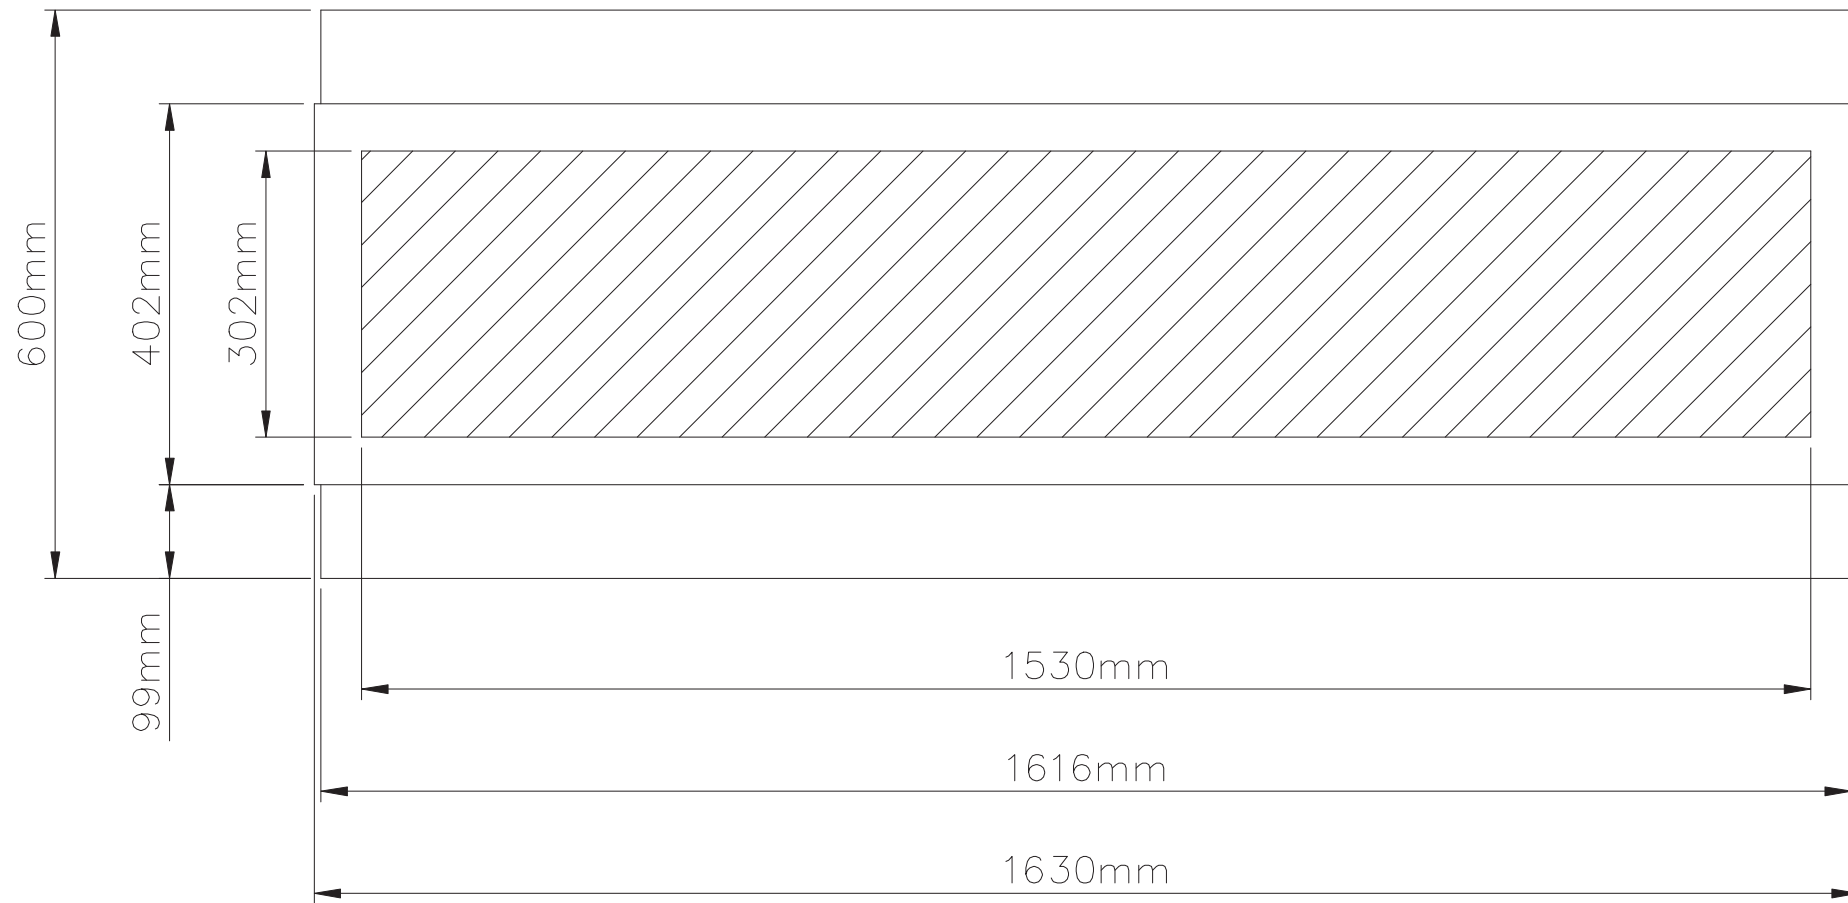

TECHNICAL SPECIFICATIONS	
MODEL	102745-DE
VOLTAGE	120 AC 60 Hz
WATTS	1500 W Max
NO HEATER	25 W
MOTOR HEATER	19 W
APPLIANCE WIDTH	44 1/8"
APPLIANCE HEIGHT	23 5/8"
APPLIANCE DEPTH	11 7/8"
GROSS WEIGHT	103.6 lbs
PLUG LOCATION	Left side
CORD LENGTH	70 7/8"
ROUGH WALL OPENING	45" X 25"
BTU	4800

SERIES Built-In	MODEL BI-55-DE		REV 1
SCALE 1" = 1'-0"	DATE: 11/16/2017	SHEET 1 OF 1	

TECHNICAL SPECIFICATIONS	
MODEL	102755-DE
VOLTAGE	120 AC 60 Hz
WATTS	1500 W Max
NO HEATER	25 W
MOTOR HEATER	19 W
APPLIANCE WIDTH	137.6 cm
APPLIANCE HEIGHT	60 cm
APPLIANCE DEPTH	30.2 cm
GROSS WEIGHT	55 kgs
PLUG LOCATION	Left side
CORD LENGTH	180 cm
ROUGH WALL OPENING	140 cm x 63.5 cm
BTU	4800

SERIES Built-In	MODEL BI-65-DE		REV 1
SCALE 1" = 1'-0"	DATE: 11/16/2017		SHEET 1 OF 1

TECHNICAL SPECIFICATIONS	
MODEL	102765-DE
VOLTAGE	120 AC 60 Hz
WATTS	1500 W Max
NO HEATER	25 W
MOTOR HEATER	19 W
APPLIANCE WIDTH	163 cm
APPLIANCE HEIGHT	60 cm
APPLIANCE DEPTH	30.2 cm
GROSS WEIGHT	65 kgs
PLUG LOCATION	Left side
CORD LENGTH	180 cm
ROUGH WALL OPENING	165 cm x 63.5 cm
BTU	4800

SERIES Built-In	MODEL BI-65-DE		REV 1
SCALE 1" = 1'-0"	DATE: 11/16/2017		SHEET 1 OF 1