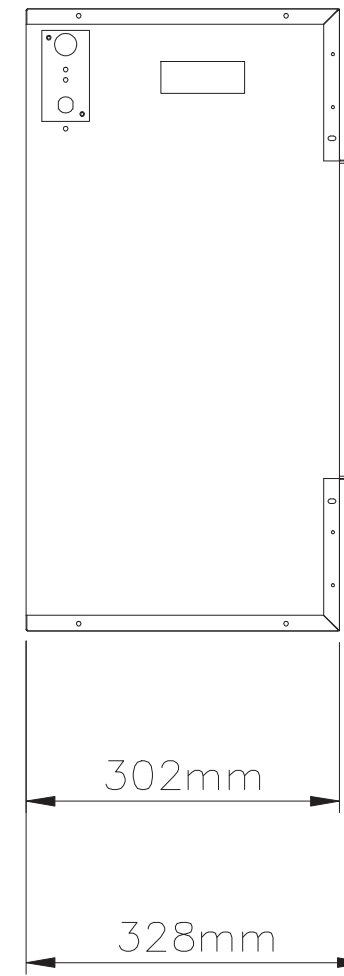

TECHNICAL SPECIFICATIONS	
MODEL	102745-DE
VOLTAGE	120 AC 60 Hz
WATTS	1500 W Max
NO HEATER	25 W
MOTOR HEATER	19 W
APPLIANCE WIDTH	44 1/8"
APPLIANCE HEIGHT	23 5/8"
APPLIANCE DEPTH	11 7/8"
GROSS WEIGHT	103.6 lbs
PLUG LOCATION	Left side
CORD LENGTH	70 7/8"
ROUGH WALL OPENING	45" X 25"
BTU	4800

SERIES Built-In	MODEL BI-45-DE		REV 1
SCALE 1" = 1'-0"	DATE: 11/16/2017		SHEET 1 OF 1

TECHNICAL SPECIFICATIONS	
MODEL	102745-DE
VOLTAGE	120 AC 60 Hz
WATTS	1500 W Max
NO HEATER	25 W
MOTOR HEATER	19 W
APPLIANCE WIDTH	112.2 cm
APPLIANCE HEIGHT	60 cm
APPLIANCE DEPTH	30.2 cm
GROSS WEIGHT	47kgs
PLUG LOCATION	Left side
CORD LENGTH	180 cm
ROUGH WALL OPENING	114.3 cm x 63.5cm
BTU	4800

SERIES Built-In	MODEL BI-45-DE		REV 1
SCALE 1" = 1'-0"	DATE: 11/16/2017	SHEET 1 OF 1	

TECHNICAL SPECIFICATIONS	
MODEL	102755-DE
VOLTAGE	120 AC 60 Hz
WATTS	1500 W Max
NO HEATER	25 W
MOTOR HEATER	19 W
APPLIANCE WIDTH	54 1/8"
APPLIANCE HEIGHT	23 5/8"
APPLIANCE DEPTH	11 7/8"
GROSS WEIGHT	121 lbs
PLUG LOCATION	Left side
CORD LENGTH	70 7/8"
ROUGH WALL OPENING	55" x 25"
BTU	4800

SERIES Built-In	MODEL BI-55-DE		REV 1
SCALE 1" = 1'-0"	DATE: 11/16/2017	SHEET 1 OF 1	

TECHNICAL SPECIFICATIONS	
MODEL	102755-DE
VOLTAGE	120 AC 60 Hz
WATTS	1500 W Max
NO HEATER	25 W
MOTOR HEATER	19 W
APPLIANCE WIDTH	137.6 cm
APPLIANCE HEIGHT	60 cm
APPLIANCE DEPTH	30.2 cm
GROSS WEIGHT	55 kgs
PLUG LOCATION	Left side
CORD LENGTH	180 cm
ROUGH WALL OPENING	140 cm x 63.5 cm
BTU	4800