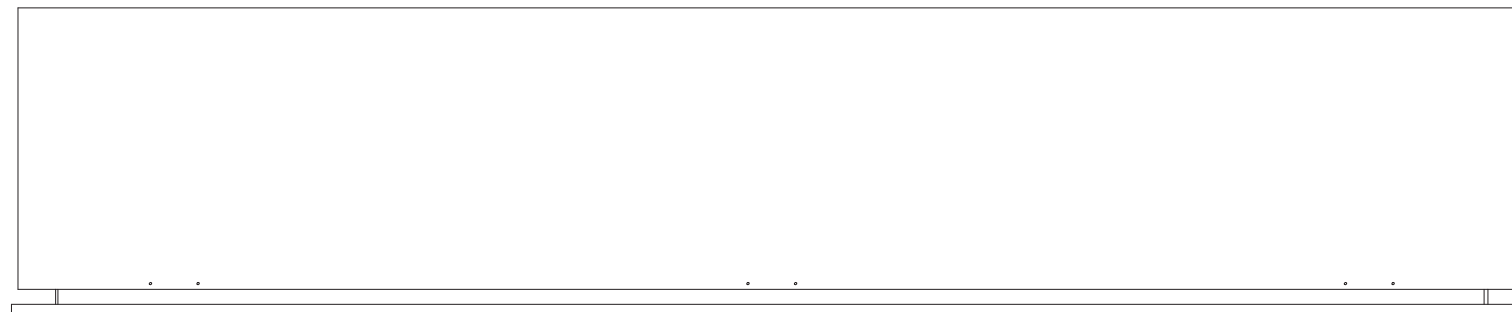

TECHNICAL SPECIFICATIONS	
MODEL	102765-DE
VOLTAGE	120 AC 60 Hz
WATTS	1500 W Max
NO HEATER	25 W
MOTOR HEATER	19 W
APPLIANCE WIDTH	64 1/8"
APPLIANCE HEIGHT	23 5/8"
APPLIANCE DEPTH	11 7/8"
GROSS WEIGHT	143 lbs
PLUG LOCATION	Left side
CORD LENGTH	70 7/8"
ROUGH WALL OPENING	65" x 25"
BTU	4800

SERIES Built-In	MODEL BI-65-DE		REV 1
SCALE 1" = 1'-0"	DATE: 11/16/2017		SHEET 1 OF 1