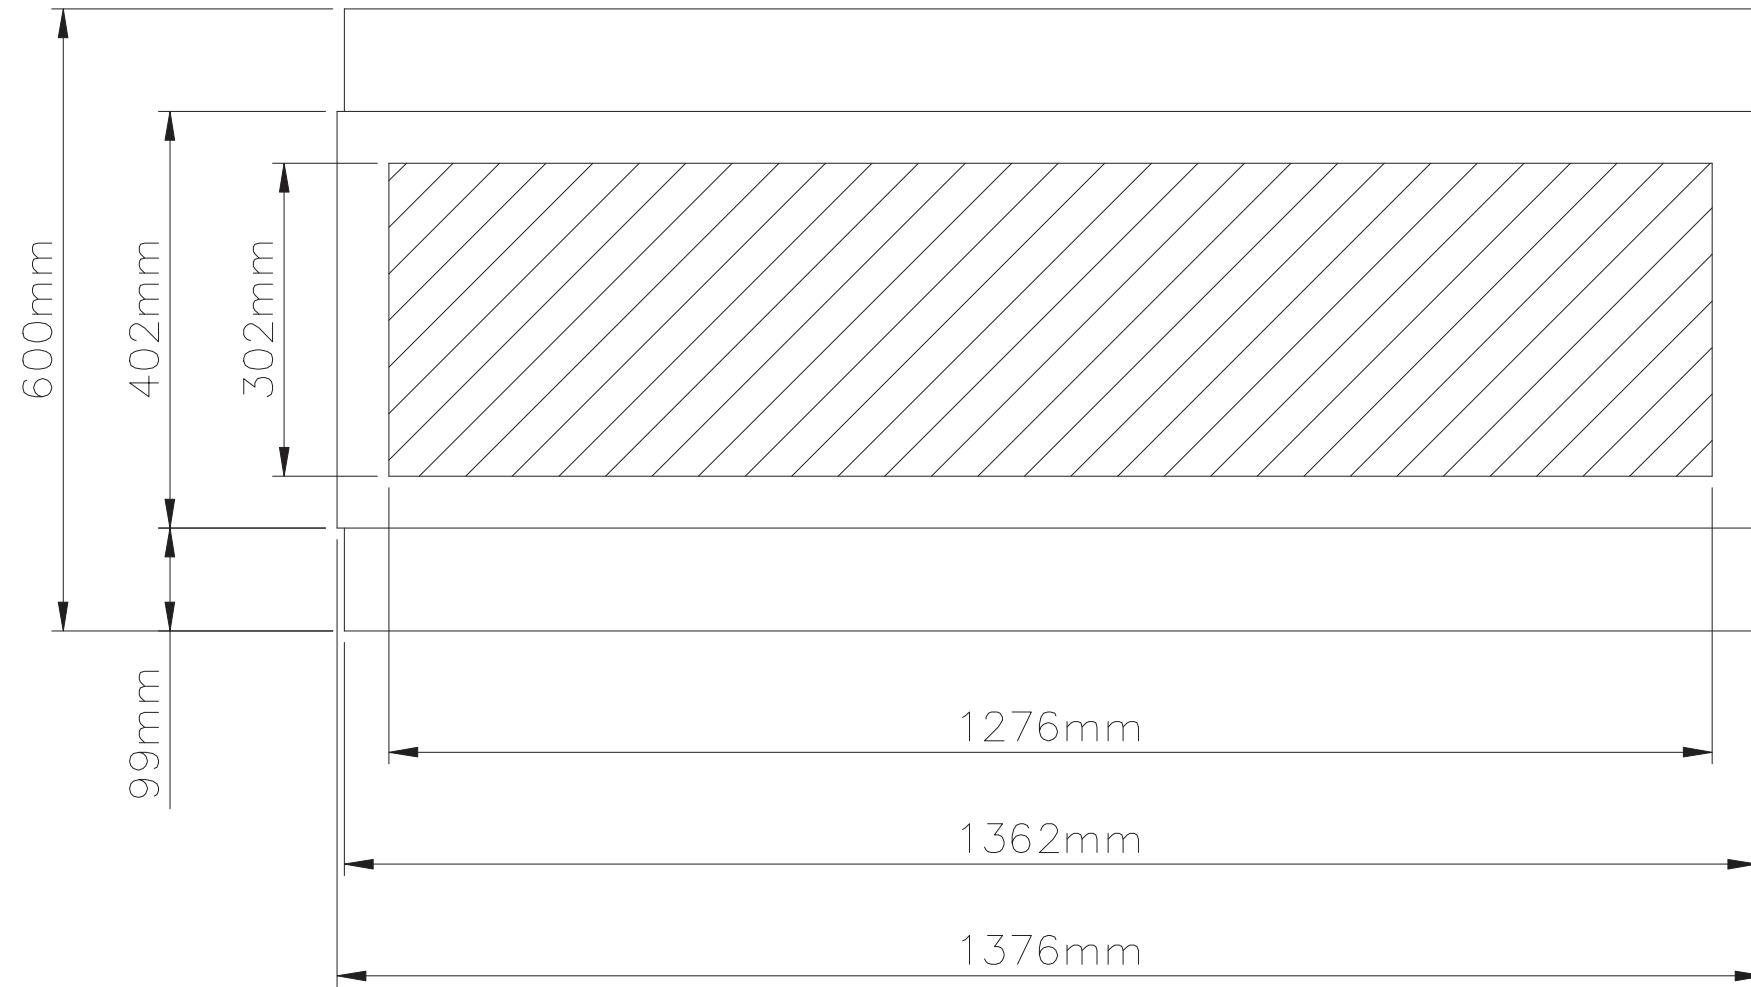

TECHNICAL SPECIFICATIONS	
MODEL	102745-DE
VOLTAGE	120 AC 60 Hz
WATTS	1500 W Max
NO HEATER	25 W
MOTOR HEATER	19 W
APPLIANCE WIDTH	44 1/8"
APPLIANCE HEIGHT	23 5/8"
APPLIANCE DEPTH	11 7/8"
GROSS WEIGHT	103.6 lbs
PLUG LOCATION	Left side
CORD LENGTH	70 7/8"
ROUGH WALL OPENING	45" X 25"
BTU	4800

SERIES Built-In	MODEL BI-45-DE		REV 1
SCALE 1" = 1'-0"	DATE: 11/16/2017		SHEET 1 OF 1

TECHNICAL SPECIFICATIONS	
MODEL	102745-DE
VOLTAGE	120 AC 60 Hz
WATTS	1500 W Max
NO HEATER	25 W
MOTOR HEATER	19 W
APPLIANCE WIDTH	112.2 cm
APPLIANCE HEIGHT	60 cm
APPLIANCE DEPTH	30.2 cm
GROSS WEIGHT	47kgs
PLUG LOCATION	Left side
CORD LENGTH	180 cm
ROUGH WALL OPENING	114.3 cm x 63.5cm
BTU	4800

SERIES Built-In	MODEL BI-55-DE		REV 1
SCALE 1" = 1'-0"	DATE: 11/16/2017	SHEET 1 OF 1	

TECHNICAL SPECIFICATIONS	
MODEL	102755-DE
VOLTAGE	120 AC 60 Hz
WATTS	1500 W Max
NO HEATER	25 W
MOTOR HEATER	19 W
APPLIANCE WIDTH	137.6 cm
APPLIANCE HEIGHT	60 cm
APPLIANCE DEPTH	30.2 cm
GROSS WEIGHT	55 kgs
PLUG LOCATION	Left side
CORD LENGTH	180 cm
ROUGH WALL OPENING	140 cm x 63.5 cm
BTU	4800

SERIES Built-In	MODEL BI-65-DE		REV 1
SCALE 1" = 1'-0"	DATE: 11/16/2017		SHEET 1 OF 1