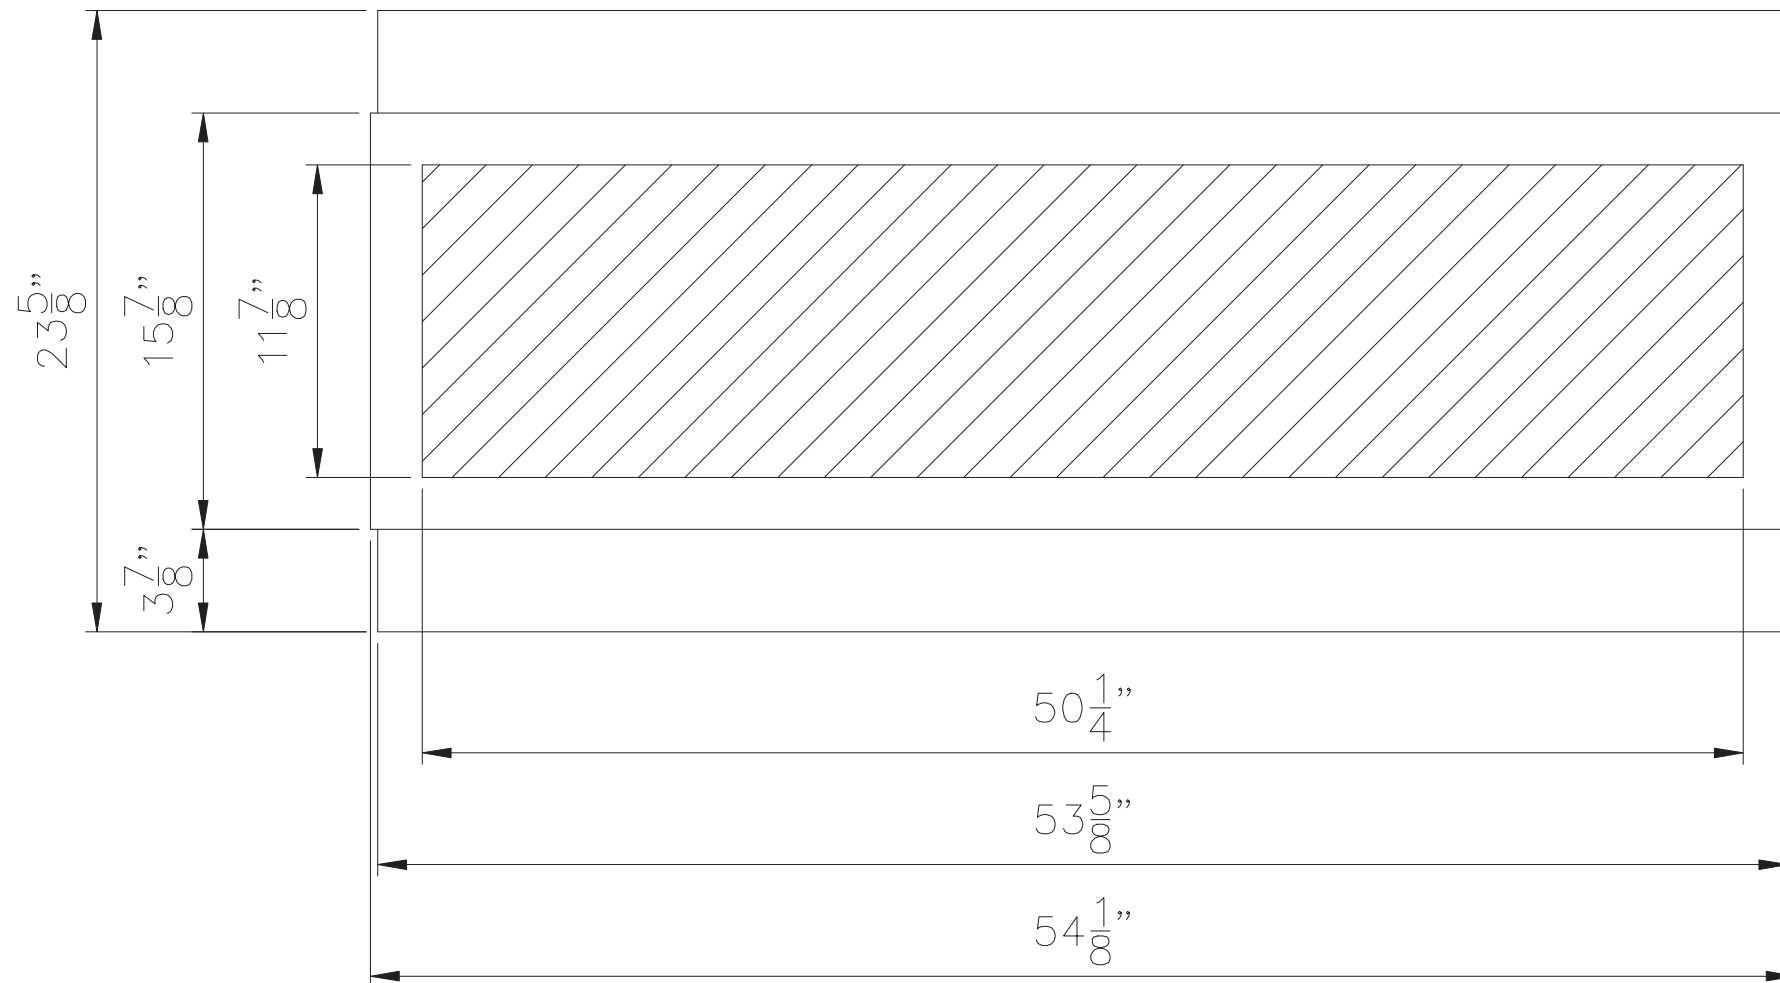

TECHNICAL SPECIFICATIONS	
MODEL	102745-DE
VOLTAGE	120 AC 60 Hz
WATTS	1500 W Max
NO HEATER	25 W
MOTOR HEATER	19 W
APPLIANCE WIDTH	44 1/8"
APPLIANCE HEIGHT	23 5/8"
APPLIANCE DEPTH	11 7/8"
GROSS WEIGHT	103.6 lbs
PLUG LOCATION	Left side
CORD LENGTH	70 7/8"
ROUGH WALL OPENING	45" X 25"
BTU	4800

SERIES Built-In	MODEL BI-45-DE		REV 1
SCALE 1" = 1'-0"	DATE: 11/16/2017		SHEET 1 OF 1

TECHNICAL SPECIFICATIONS	
MODEL	102745-DE
VOLTAGE	120 AC 60 Hz
WATTS	1500 W Max
NO HEATER	25 W
MOTOR HEATER	19 W
APPLIANCE WIDTH	112.2 cm
APPLIANCE HEIGHT	60 cm
APPLIANCE DEPTH	30.2 cm
GROSS WEIGHT	47kgs
PLUG LOCATION	Left side
CORD LENGTH	180 cm
ROUGH WALL OPENING	114.3 cm x 63.5cm
BTU	4800

SERIES Built-In	MODEL BI-45-DE		REV 1
SCALE 1" = 1'-0"	DATE: 11/16/2017	SHEET 1 OF 1	

TECHNICAL SPECIFICATIONS	
MODEL	102755-DE
VOLTAGE	120 AC 60 Hz
WATTS	1500 W Max
NO HEATER	25 W
MOTOR HEATER	19 W
APPLIANCE WIDTH	54 1/8"
APPLIANCE HEIGHT	23 5/8"
APPLIANCE DEPTH	11 7/8"
GROSS WEIGHT	121 lbs
PLUG LOCATION	Left side
CORD LENGTH	70 7/8"
ROUGH WALL OPENING	55" x 25"
BTU	4800

SERIES Built-In	MODEL BI-55-DE		REV 1
SCALE 1" = 1'-0"	DATE: 11/16/2017	SHEET 1 OF 1	

TECHNICAL SPECIFICATIONS	
MODEL	102755-DE
VOLTAGE	120 AC 60 Hz
WATTS	1500 W Max
NO HEATER	25 W
MOTOR HEATER	19 W
APPLIANCE WIDTH	137.6 cm
APPLIANCE HEIGHT	60 cm
APPLIANCE DEPTH	30.2 cm
GROSS WEIGHT	55 kgs
PLUG LOCATION	Left side
CORD LENGTH	180 cm
ROUGH WALL OPENING	140 cm x 63.5 cm
BTU	4800