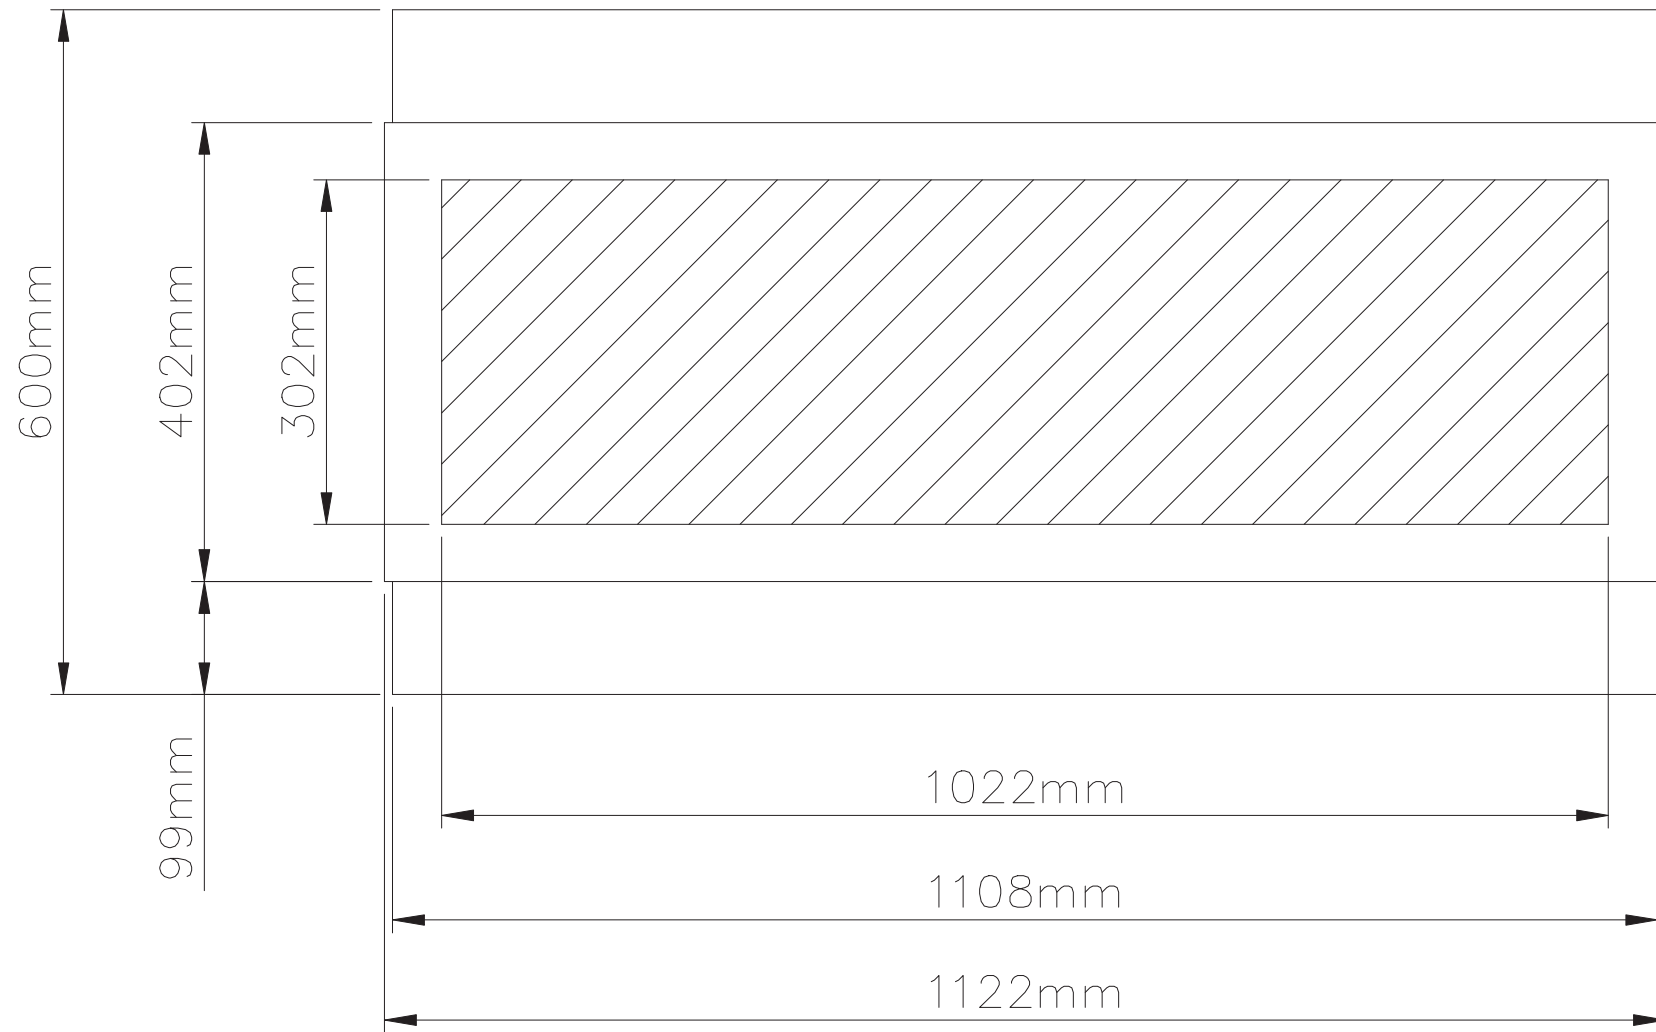

TECHNICAL SPECIFICATIONS	
MODEL	102745-DE
VOLTAGE	120 AC 60 Hz
WATTS	1500 W Max
NO HEATER	25 W
MOTOR HEATER	19 W
APPLIANCE WIDTH	44 1/8"
APPLIANCE HEIGHT	23 5/8"
APPLIANCE DEPTH	11 7/8"
GROSS WEIGHT	103.6 lbs
PLUG LOCATION	Left side
CORD LENGTH	70 7/8"
ROUGH WALL OPENING	45" X 25"
BTU	4800

SERIES Built-In	MODEL BI-45-DE		REV 1
SCALE 1" = 1'-0"	DATE: 11/16/2017		SHEET 1 OF 1

TECHNICAL SPECIFICATIONS	
MODEL	102745-DE
VOLTAGE	120 AC 60 Hz
WATTS	1500 W Max
NO HEATER	25 W
MOTOR HEATER	19 W
APPLIANCE WIDTH	112.2 cm
APPLIANCE HEIGHT	60 cm
APPLIANCE DEPTH	30.2 cm
GROSS WEIGHT	47kgs
PLUG LOCATION	Left side
CORD LENGTH	180 cm
ROUGH WALL OPENING	114.3 cm x 63.5cm
BTU	4800

SERIES Built-In	MODEL BI-45-DE		REV 1
SCALE 1" = 1'-0"	DATE: 11/16/2017	SHEET 1 OF 1	

TECHNICAL SPECIFICATIONS	
MODEL	102755-DE
VOLTAGE	120 AC 60 Hz
WATTS	1500 W Max
NO HEATER	25 W
MOTOR HEATER	19 W
APPLIANCE WIDTH	54 1/8"
APPLIANCE HEIGHT	23 5/8"
APPLIANCE DEPTH	11 7/8"
GROSS WEIGHT	121 lbs
PLUG LOCATION	Left side
CORD LENGTH	70 7/8"
ROUGH WALL OPENING	55" x 25"
BTU	4800

SERIES Built-In	MODEL BI-55-DE		REV 1
SCALE 1" = 1'-0"	DATE: 11/16/2017	SHEET 1 OF 1	

TECHNICAL SPECIFICATIONS	
MODEL	102755-DE
VOLTAGE	120 AC 60 Hz
WATTS	1500 W Max
NO HEATER	25 W
MOTOR HEATER	19 W
APPLIANCE WIDTH	137.6 cm
APPLIANCE HEIGHT	60 cm
APPLIANCE DEPTH	30.2 cm
GROSS WEIGHT	55 kgs
PLUG LOCATION	Left side
CORD LENGTH	180 cm
ROUGH WALL OPENING	140 cm x 63.5 cm
BTU	4800