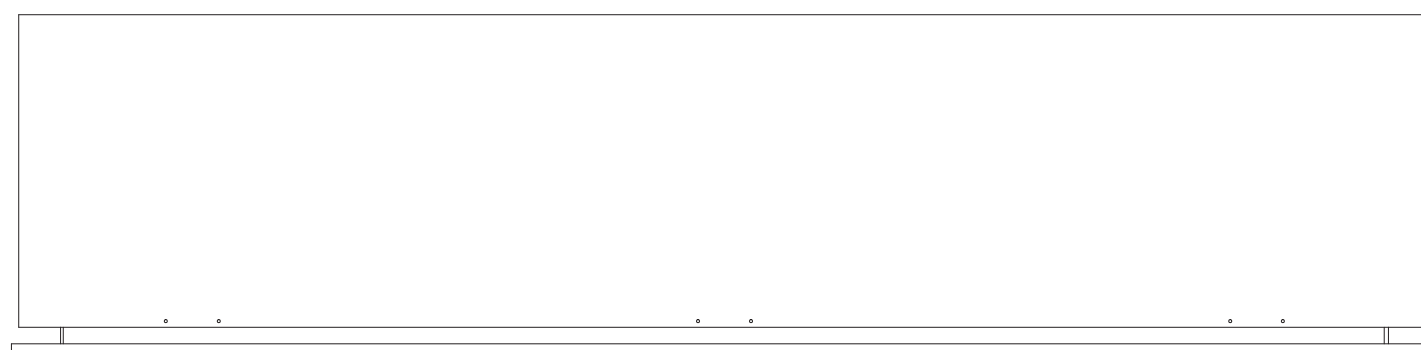

TECHNICAL SPECIFICATIONS	
MODEL	102755-DE
VOLTAGE	120 AC 60 Hz
WATTS	1500 W Max
NO HEATER	25 W
MOTOR HEATER	19 W
APPLIANCE WIDTH	54 1/8"
APPLIANCE HEIGHT	23 5/8"
APPLIANCE DEPTH	11 7/8"
GROSS WEIGHT	121 lbs
PLUG LOCATION	Left side
CORD LENGTH	70 7/8"
ROUGH WALL OPENING	55" x 25"
BTU	4800

SERIES Built-In	MODEL BI-55-DE		REV 1
SCALE 1" = 1'-0"	DATE: 11/16/2017	SHEET 1 OF 1