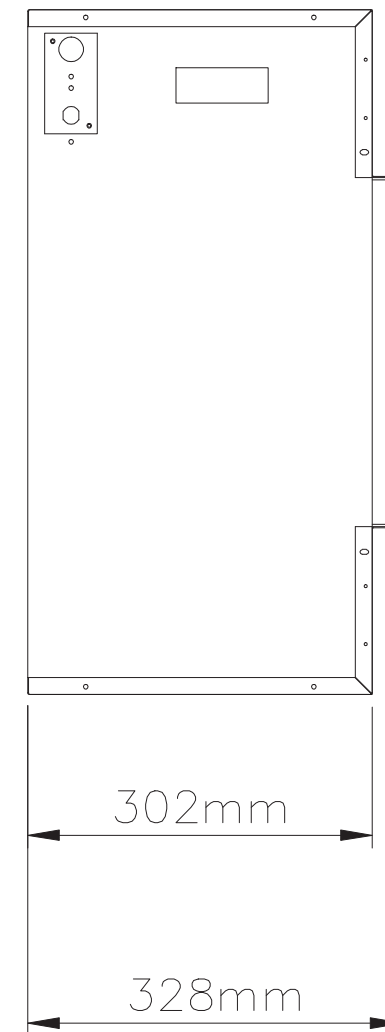

TECHNICAL SPECIFICATIONS	
MODEL	102745-DE
VOLTAGE	120 AC 60 Hz
WATTS	1500 W Max
NO HEATER	25 W
MOTOR HEATER	19 W
APPLIANCE WIDTH	44 1/8"
APPLIANCE HEIGHT	23 5/8"
APPLIANCE DEPTH	11 7/8"
GROSS WEIGHT	103.6 lbs
PLUG LOCATION	Left side
CORD LENGTH	70 7/8"
ROUGH WALL OPENING	45" X 25"
BTU	4800

SERIES Built-In	MODEL BI-45-DE		REV 1
SCALE 1" = 1'-0"	DATE: 11/16/2017		SHEET 1 OF 1

TECHNICAL SPECIFICATIONS	
MODEL	102745-DE
VOLTAGE	120 AC 60 Hz
WATTS	1500 W Max
NO HEATER	25 W
MOTOR HEATER	19 W
APPLIANCE WIDTH	112.2 cm
APPLIANCE HEIGHT	60 cm
APPLIANCE DEPTH	30.2 cm
GROSS WEIGHT	47kgs
PLUG LOCATION	Left side
CORD LENGTH	180 cm
ROUGH WALL OPENING	114.3 cm x 63.5cm
BTU	4800

SERIES Built-In	MODEL BI-45-DE		REV 1
SCALE 1" = 1'-0"	DATE: 11/16/2017	SHEET 1 OF 1	

TECHNICAL SPECIFICATIONS	
MODEL	102755-DE
VOLTAGE	120 AC 60 Hz
WATTS	1500 W Max
NO HEATER	25 W
MOTOR HEATER	19 W
APPLIANCE WIDTH	54 1/8"
APPLIANCE HEIGHT	23 5/8"
APPLIANCE DEPTH	11 7/8"
GROSS WEIGHT	121 lbs
PLUG LOCATION	Left side
CORD LENGTH	70 7/8"
ROUGH WALL OPENING	55" x 25"
BTU	4800

SERIES Built-In	MODEL BI-55-DE		REV 1
SCALE 1" = 1'-0"	DATE: 11/16/2017	SHEET 1 OF 1	

TECHNICAL SPECIFICATIONS	
MODEL	102755-DE
VOLTAGE	120 AC 60 Hz
WATTS	1500 W Max
NO HEATER	25 W
MOTOR HEATER	19 W
APPLIANCE WIDTH	137.6 cm
APPLIANCE HEIGHT	60 cm
APPLIANCE DEPTH	30.2 cm
GROSS WEIGHT	55 kgs
PLUG LOCATION	Left side
CORD LENGTH	180 cm
ROUGH WALL OPENING	140 cm x 63.5 cm
BTU	4800