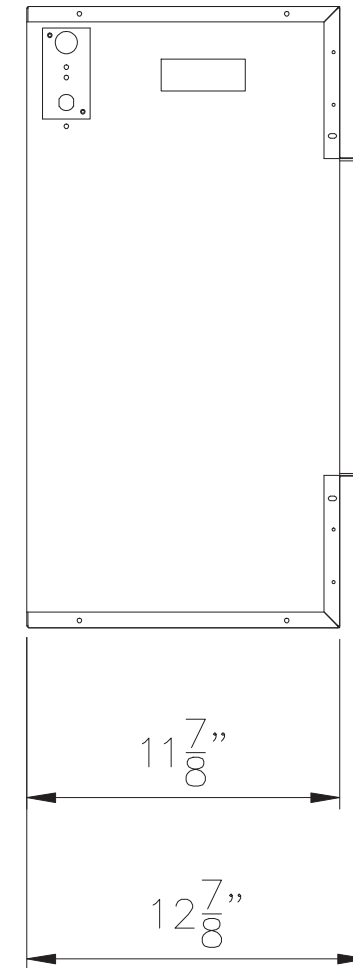

TECHNICAL SPECIFICATIONS	
MODEL	102745-DE
VOLTAGE	120 AC 60 Hz
WATTS	1500 W Max
NO HEATER	25 W
MOTOR HEATER	19 W
APPLIANCE WIDTH	44 1/8"
APPLIANCE HEIGHT	23 5/8"
APPLIANCE DEPTH	11 7/8"
GROSS WEIGHT	103.6 lbs
PLUG LOCATION	Left side
CORD LENGTH	70 7/8"
ROUGH WALL OPENING	45" X 25"
BTU	4800

SERIES Built-In	MODEL BI-45-DE		REV 1
SCALE 1" = 1'-0"	DATE: 11/16/2017		SHEET 1 OF 1

TECHNICAL SPECIFICATIONS	
MODEL	102745-DE
VOLTAGE	120 AC 60 Hz
WATTS	1500 W Max
NO HEATER	25 W
MOTOR HEATER	19 W
APPLIANCE WIDTH	112.2 cm
APPLIANCE HEIGHT	60 cm
APPLIANCE DEPTH	30.2 cm
GROSS WEIGHT	47kgs
PLUG LOCATION	Left side
CORD LENGTH	180 cm
ROUGH WALL OPENING	114.3 cm x 63.5cm
BTU	4800

SERIES Built-In	MODEL BI-45-DE		REV 1
SCALE 1" = 1'-0"	DATE: 11/16/2017	SHEET 1 OF 1	

TECHNICAL SPECIFICATIONS	
MODEL	102755-DE
VOLTAGE	120 AC 60 Hz
WATTS	1500 W Max
NO HEATER	25 W
MOTOR HEATER	19 W
APPLIANCE WIDTH	54 1/8"
APPLIANCE HEIGHT	23 5/8"
APPLIANCE DEPTH	11 7/8"
GROSS WEIGHT	121 lbs
PLUG LOCATION	Left side
CORD LENGTH	70 7/8"
ROUGH WALL OPENING	55" x 25"
BTU	4800

SERIES Built-In	MODEL BI-55-DE		REV 1
SCALE 1" = 1'-0"	DATE: 11/16/2017	SHEET 1 OF 1	

TECHNICAL SPECIFICATIONS	
MODEL	102755-DE
VOLTAGE	120 AC 60 Hz
WATTS	1500 W Max
NO HEATER	25 W
MOTOR HEATER	19 W
APPLIANCE WIDTH	137.6 cm
APPLIANCE HEIGHT	60 cm
APPLIANCE DEPTH	30.2 cm
GROSS WEIGHT	55 kgs
PLUG LOCATION	Left side
CORD LENGTH	180 cm
ROUGH WALL OPENING	140 cm x 63.5 cm
BTU	4800