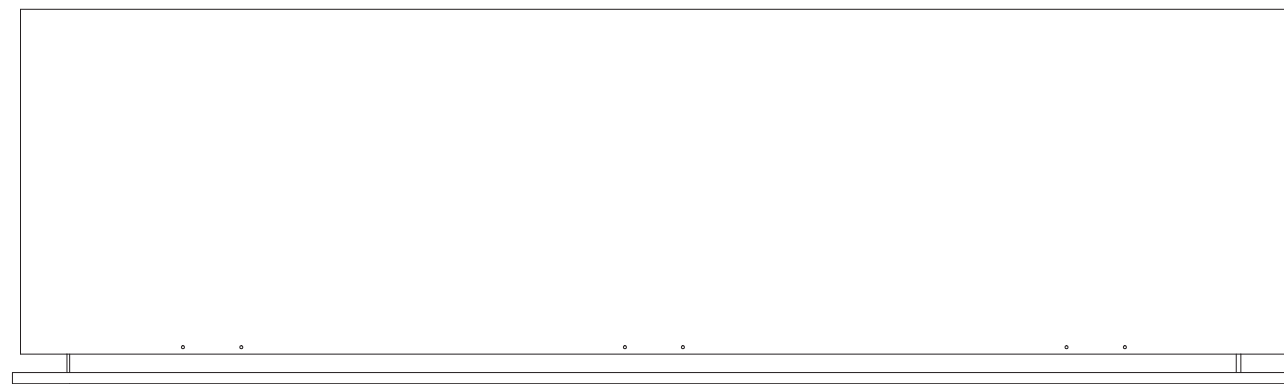

TECHNICAL SPECIFICATIONS	
MODEL	102745-DE
VOLTAGE	120 AC 60 Hz
WATTS	1500 W Max
NO HEATER	25 W
MOTOR HEATER	19 W
APPLIANCE WIDTH	44 1/8"
APPLIANCE HEIGHT	23 5/8"
APPLIANCE DEPTH	11 7/8"
GROSS WEIGHT	103.6 lbs
PLUG LOCATION	Left side
CORD LENGTH	70 7/8"
ROUGH WALL OPENING	45" X 25"
BTU	4800

SERIES Built-In	MODEL BI-45-DE		REV 1
SCALE 1" = 1'-0"	DATE: 11/16/2017		SHEET 1 OF 1

TECHNICAL SPECIFICATIONS	
MODEL	102745-DE
VOLTAGE	120 AC 60 Hz
WATTS	1500 W Max
NO HEATER	25 W
MOTOR HEATER	19 W
APPLIANCE WIDTH	112.2 cm
APPLIANCE HEIGHT	60 cm
APPLIANCE DEPTH	30.2 cm
GROSS WEIGHT	47kgs
PLUG LOCATION	Left side
CORD LENGTH	180 cm
ROUGH WALL OPENING	114.3 cm x 63.5cm
BTU	4800

SERIES Built-In	MODEL BI-45-DE		REV 1
SCALE 1" = 1'-0"	DATE: 11/16/2017	SHEET 1 OF 1	

TECHNICAL SPECIFICATIONS	
MODEL	102755-DE
VOLTAGE	120 AC 60 Hz
WATTS	1500 W Max
NO HEATER	25 W
MOTOR HEATER	19 W
APPLIANCE WIDTH	54 1/8"
APPLIANCE HEIGHT	23 5/8"
APPLIANCE DEPTH	11 7/8"
GROSS WEIGHT	121 lbs
PLUG LOCATION	Left side
CORD LENGTH	70 7/8"
ROUGH WALL OPENING	55" x 25"
BTU	4800

SERIES Built-In	MODEL BI-55-DE		REV 1
SCALE 1" = 1'-0"	DATE: 11/16/2017	SHEET 1 OF 1	

TECHNICAL SPECIFICATIONS	
MODEL	102755-DE
VOLTAGE	120 AC 60 Hz
WATTS	1500 W Max
NO HEATER	25 W
MOTOR HEATER	19 W
APPLIANCE WIDTH	137.6 cm
APPLIANCE HEIGHT	60 cm
APPLIANCE DEPTH	30.2 cm
GROSS WEIGHT	55 kgs
PLUG LOCATION	Left side
CORD LENGTH	180 cm
ROUGH WALL OPENING	140 cm x 63.5 cm
BTU	4800