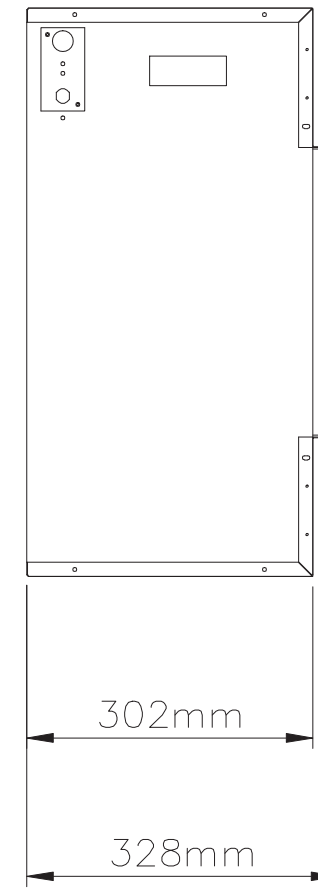

TECHNICAL SPECIFICATIONS	
MODEL	102765-DE
VOLTAGE	120 AC 60 Hz
WATTS	1500 W Max
NO HEATER	25 W
MOTOR HEATER	19 W
APPLIANCE WIDTH	163 cm
APPLIANCE HEIGHT	60 cm
APPLIANCE DEPTH	30.2 cm
GROSS WEIGHT	65 kgs
PLUG LOCATION	Left side
CORD LENGTH	180 cm
ROUGH WALL OPENING	165 cm x 63.5 cm
BTU	4800

SERIES Built-In	MODEL BI-65-DE		REV 1
SCALE 1" = 1'-0"	DATE: 11/16/2017		SHEET 1 OF 1