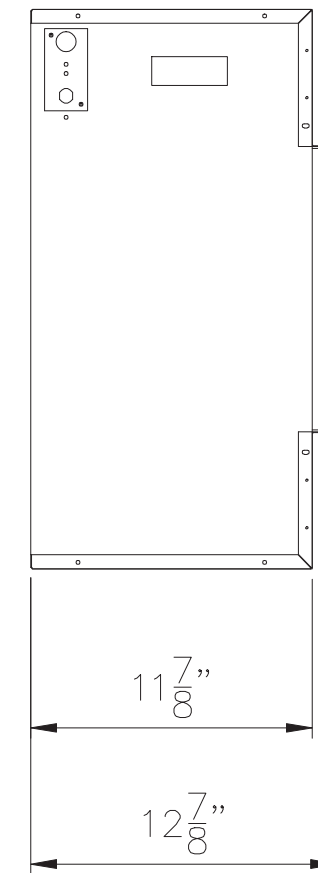

TECHNICAL SPECIFICATIONS	
MODEL	102765-DE
VOLTAGE	120 AC 60 Hz
WATTS	1500 W Max
NO HEATER	25 W
MOTOR HEATER	19 W
APPLIANCE WIDTH	64 1/8"
APPLIANCE HEIGHT	23 5/8"
APPLIANCE DEPTH	11 7/8"
GROSS WEIGHT	143 lbs
PLUG LOCATION	Left side
CORD LENGTH	70 7/8"
ROUGH WALL OPENING	65" x 25"
BTU	4800

SERIES Built-In	MODEL BI-65-DE		REV 1
SCALE 1" = 1'-0"	DATE: 11/16/2017		SHEET 1 OF 1