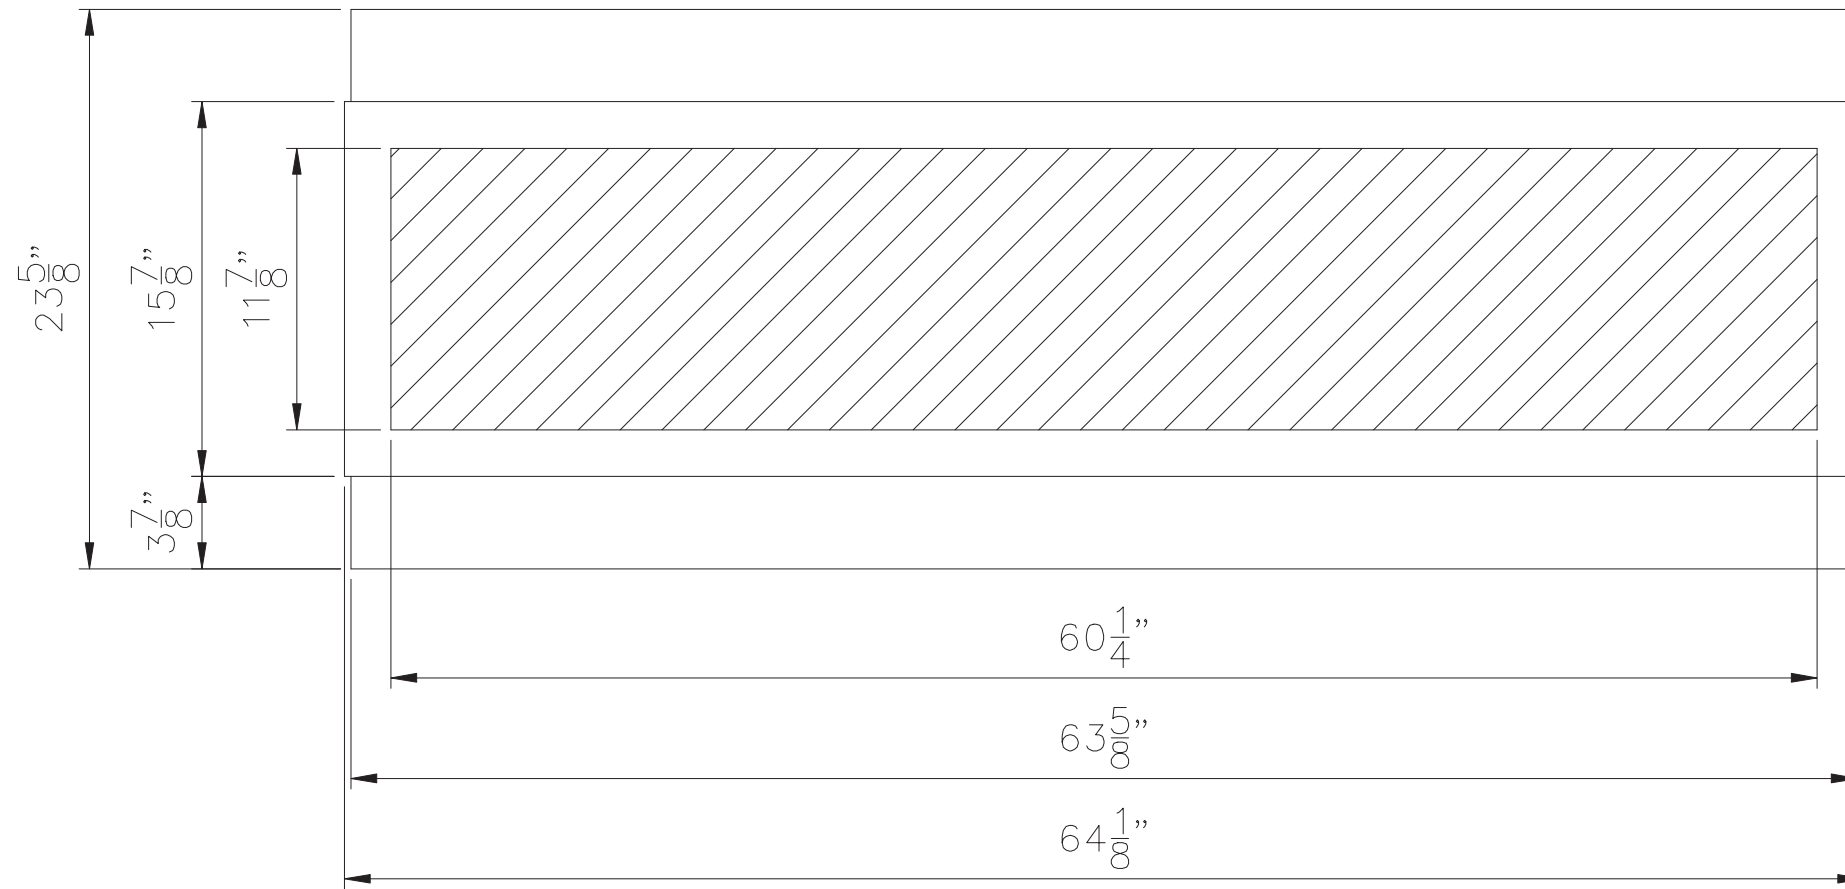

TECHNICAL SPECIFICATIONS	
MODEL	102765-DE
VOLTAGE	120 AC 60 Hz
WATTS	1500 W Max
NO HEATER	25 W
MOTOR HEATER	19 W
APPLIANCE WIDTH	64 1/8"
APPLIANCE HEIGHT	23 5/8"
APPLIANCE DEPTH	11 7/8"
GROSS WEIGHT	143 lbs
PLUG LOCATION	Left side
CORD LENGTH	70 7/8"
ROUGH WALL OPENING	65" x 25"
BTU	4800

SERIES Built-In	MODEL BI-65-DE		REV 1
SCALE 1" = 1'-0"	DATE: 11/16/2017		SHEET 1 OF 1