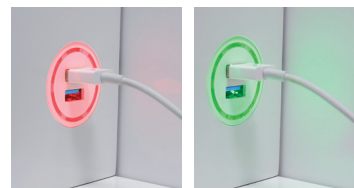

STYLUS™ CARA ELITE

NEFP32-5019W-IOT | ELECTRIC FIREPLACE WITH WI-FI CONNECTIVITY

NAPOLEON HOME APP
Wi-Fi Connectivity with Napoleon
Home Smartphone App

FEATURES

- Ready to use straight from the box for a simple installation
- Up to 5,000 BTU's and 1,500 Watts
- 20 5/16" H X 59 1/8" W X 11" D
- Simply plug in 120V

napoleon.com

Weather display panel
(time, date, indoor/outdoor temperature,
indoor/outdoor humidity, weather conditions)

Touch control panel and remote
control included

Dual 10W USB Faster Chargers with
LED color indication

Birch log set and crystal media
set included

Unlimited ember bed and flame color
combinations and option to create favorite
settings (Napoleon Home App)

Voice activation/smart
home integration
(Alexa, Google)