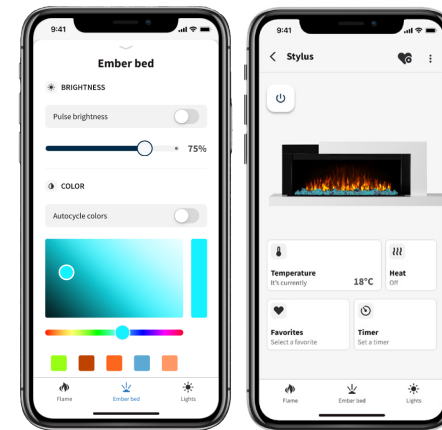

STYLUS™ CARA ELITE

NEFP32-5019W-IOT | ELECTRIC FIREPLACE WITH WI-FI CONNECTIVITY

NAPOLEON HOME APP
Wi-Fi Connectivity with Napoleon
Home Smartphone App

FEATURES

- Ready to use straight from the box for a simple installation
- Up to 5,000 BTU's and 1,500 Watts
- 20 5/16" H X 59 1/8" W X 11" D
- Simply plug in 120V

napoleon.com

Weather display panel
(time, date, indoor/outdoor temperature,
indoor/outdoor humidity, weather conditions)

Touch control panel and remote
control included

Dual 10W USB Faster Chargers with
LED color indication

Birch log set and crystal media
set included

Unlimited ember bed and flame color
combinations and option to create favorite
settings (Napoleon Home App)

Voice activation/smart
home integration
(Alexa, Google)