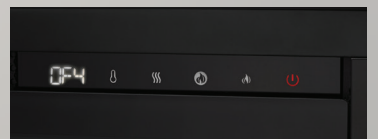

FEATURES

- **17"H X 50"W X 5 1/2"D**
- **UP TO 5,000 BTU'S**
- **1,465 WATTS**
- **HIGH INTENSITY LED LIGHTS WITH SOFT START & STOP**
- **SIMPLY PLUGS INTO 120V OUTLET OR CAN BE HARD WIRED**
- Can be fully recessed into the wall for a flush appearance or easily hang on the wall with the built-in mounting bracket
- Features the option of both blue or orange flame, or a combination of both
- Includes crystal media ember bed with two optional log sets available
- Convenient remote control (controls flame intensity, flame color option, blower, heat output and timer)

FEATURES

- **17"H X 60"W X 5 1/2"D**
- **UP TO 5,000 BTU'S**
- **1,465 WATTS**
- **HIGH INTENSITY LED LIGHTS WITH SOFT START & STOP**
- **SIMPLY PLUGS INTO 120V OUTLET OR CAN BE HARD WIRED**
- Can be fully recessed into the wall for a flush appearance or easily hang on the wall with the built-in mounting bracket
- Features the option of both blue or orange flame, or a combination of both
- Includes crystal media ember bed with two optional log sets available
- Convenient remote control (controls flame intensity, flame color option, blower, heat output and timer)

napoleonfireplaces.com

OPTIONS / ACCESSORIES

FLAME COLOR OPTIONS

OPTIONAL LOG SETS

FRONT TOUCH SCREEN PANEL

REMOTE CONTROL

ENTICE™ 72

NEFL72CFH – WALL HANGING ELECTRIC FIREPLACE

FEATURES

- **17"H X 72"W X 5 1/2"D**
- **UP TO 5,000 BTU'S**
- **1,465 WATTS**
- **HIGH INTENSITY LED LIGHTS WITH SOFT START & STOP**
- **SIMPLY PLUGS INTO 120V OUTLET OR CAN BE BE HARD WIRED**
- Can be fully recessed into the wall for a flush appearance or easily hang on the wall with the built-in mounting bracket
- Features the option of both blue or orange flame, or a combination of both
- Includes crystal media ember bed with two optional log sets available
- Convenient remote control (controls flame intensity, flame color option, blower, heat output and timer)