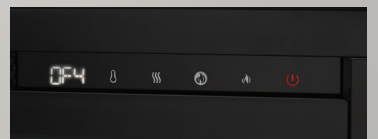

FEATURES

- **17"H X 41 3/4"W X 5 1/2"D**
- **UP TO 5,000 BTU'S**
- **1,465 WATTS**
- **HIGH INTENSITY LED LIGHTS WITH SOFT START & STOP**
- **SIMPLY PLUGS INTO 120V OUTLET OR CAN BE BE HARD WIRED**
- Can be fully recessed into the wall for a flush appearance or easily hang on the wall with the built-in mounting bracket
- Features the option of both blue or orange flame, or a combination of both
- Includes crystal media ember bed with two optional log sets available
- Convenient remote control (controls flame intensity, flame color option, blower, heat output and timer)

napoleonfireplaces.com

OPTIONS / ACCESSORIES

FLAME COLOR OPTIONS

OPTIONAL LOG SETS

FRONT TOUCH SCREEN PANEL

REMOTE CONTROL

ENTICE™ 50

NEFL50CFH – WALL HANGING ELECTRIC FIREPLACE

FEATURES

- **17"H X 50"W X 5 1/2"D**
- **UP TO 5,000 BTU'S**
- **1,465 WATTS**
- **HIGH INTENSITY LED LIGHTS WITH SOFT START & STOP**
- **SIMPLY PLUGS INTO 120V OUTLET OR CAN BE HARD WIRED**
- Can be fully recessed into the wall for a flush appearance or easily hang on the wall with the built-in mounting bracket
- Features the option of both blue or orange flame, or a combination of both
- Includes crystal media ember bed with two optional log sets available
- Convenient remote control (controls flame intensity, flame color option, blower, heat output and timer)

FEATURES

- **17"H X 60"W X 5 1/2"D**
- **UP TO 5,000 BTU'S**
- **1,465 WATTS**
- **HIGH INTENSITY LED LIGHTS WITH SOFT START & STOP**
- **SIMPLY PLUGS INTO 120V OUTLET OR CAN BE HARD WIRED**
- Can be fully recessed into the wall for a flush appearance or easily hang on the wall with the built-in mounting bracket
- Features the option of both blue or orange flame, or a combination of both
- Includes crystal media ember bed with two optional log sets available
- Convenient remote control (controls flame intensity, flame color option, blower, heat output and timer)