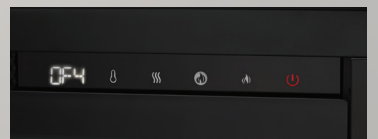

FEATURES

- **17"H X 41 3/4"W X 5 1/2"D**
- **UP TO 5,000 BTU'S**
- **1,465 WATTS**
- **HIGH INTENSITY LED LIGHTS WITH SOFT START & STOP**
- **SIMPLY PLUGS INTO 120V OUTLET OR CAN BE BE HARD WIRED**
- Can be fully recessed into the wall for a flush appearance or easily hang on the wall with the built-in mounting bracket
- Features the option of both blue or orange flame, or a combination of both
- Includes crystal media ember bed with two optional log sets available
- Convenient remote control (controls flame intensity, flame color option, blower, heat output and timer)

FEATURES

- **17"H X 50"W X 5 1/2"D**
- **UP TO 5,000 BTU'S**
- **1,465 WATTS**
- **HIGH INTENSITY LED LIGHTS WITH SOFT START & STOP**
- **SIMPLY PLUGS INTO 120V OUTLET OR CAN BE HARD WIRED**
- Can be fully recessed into the wall for a flush appearance or easily hang on the wall with the built-in mounting bracket
- Features the option of both blue or orange flame, or a combination of both
- Includes crystal media ember bed with two optional log sets available
- Convenient remote control (controls flame intensity, flame color option, blower, heat output and timer)

napoleonfireplaces.com

OPTIONS / ACCESSORIES

FLAME COLOR OPTIONS

OPTIONAL LOG SETS

FRONT TOUCH SCREEN PANEL

REMOTE CONTROL

ENTICE™ 60

NEFL60CFH – WALL HANGING ELECTRIC FIREPLACE

FEATURES

- **17"H X 60"W X 5 1/2"D**
- **UP TO 5,000 BTU'S**
- **1,465 WATTS**
- **HIGH INTENSITY LED LIGHTS WITH SOFT START & STOP**
- **SIMPLY PLUGS INTO 120V OUTLET OR CAN BE HARD WIRED**
- Can be fully recessed into the wall for a flush appearance or easily hang on the wall with the built-in mounting bracket
- Features the option of both blue or orange flame, or a combination of both
- Includes crystal media ember bed with two optional log sets available
- Convenient remote control (controls flame intensity, flame color option, blower, heat output and timer)