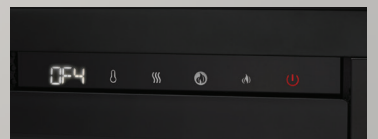

FRONT TOUCH SCREEN PANEL