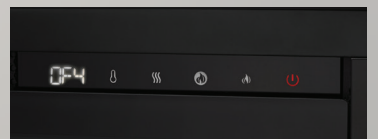

FEATURES

- **17"H X 50"W X 5 1/2"D**
- **UP TO 5,000 BTU'S**
- **1,465 WATTS**
- **HIGH INTENSITY LED LIGHTS WITH SOFT START & STOP**
- **SIMPLY PLUGS INTO 120V OUTLET OR CAN BE HARD WIRED**
- Can be fully recessed into the wall for a flush appearance or easily hang on the wall with the built-in mounting bracket
- Features the option of both blue or orange flame, or a combination of both
- Includes crystal media ember bed with two optional log sets available
- Convenient remote control (controls flame intensity, flame color option, blower, heat output and timer)

FEATURES

- **17"H X 60"W X 5 1/2"D**
- **UP TO 5,000 BTU'S**
- **1,465 WATTS**
- **HIGH INTENSITY LED LIGHTS WITH SOFT START & STOP**
- **SIMPLY PLUGS INTO 120V OUTLET OR CAN BE HARD WIRED**
- Can be fully recessed into the wall for a flush appearance or easily hang on the wall with the built-in mounting bracket
- Features the option of both blue or orange flame, or a combination of both
- Includes crystal media ember bed with two optional log sets available
- Convenient remote control (controls flame intensity, flame color option, blower, heat output and timer)

FEATURES

- **17"H X 72"W X 5 1/2"D**
- **UP TO 5,000 BTU'S**
- **1,465 WATTS**
- **HIGH INTENSITY LED LIGHTS WITH SOFT START & STOP**
- **SIMPLY PLUGS INTO 120V OUTLET OR CAN BE BE HARD WIRED**
- Can be fully recessed into the wall for a flush appearance or easily hang on the wall with the built-in mounting bracket
- Features the option of both blue or orange flame, or a combination of both
- Includes crystal media ember bed with two optional log sets available
- Convenient remote control (controls flame intensity, flame color option, blower, heat output and timer)

napoleonfireplaces.com

OPTIONS / ACCESSORIES

FLAME COLOR OPTIONS

OPTIONAL LOG SETS

FRONT TOUCH SCREEN PANEL

REMOTE CONTROL