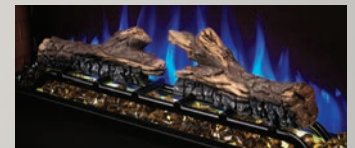

OPTIONS / ACCESSORIES

BURNT OAK LOGSET AND CRYSTAL MEDIA