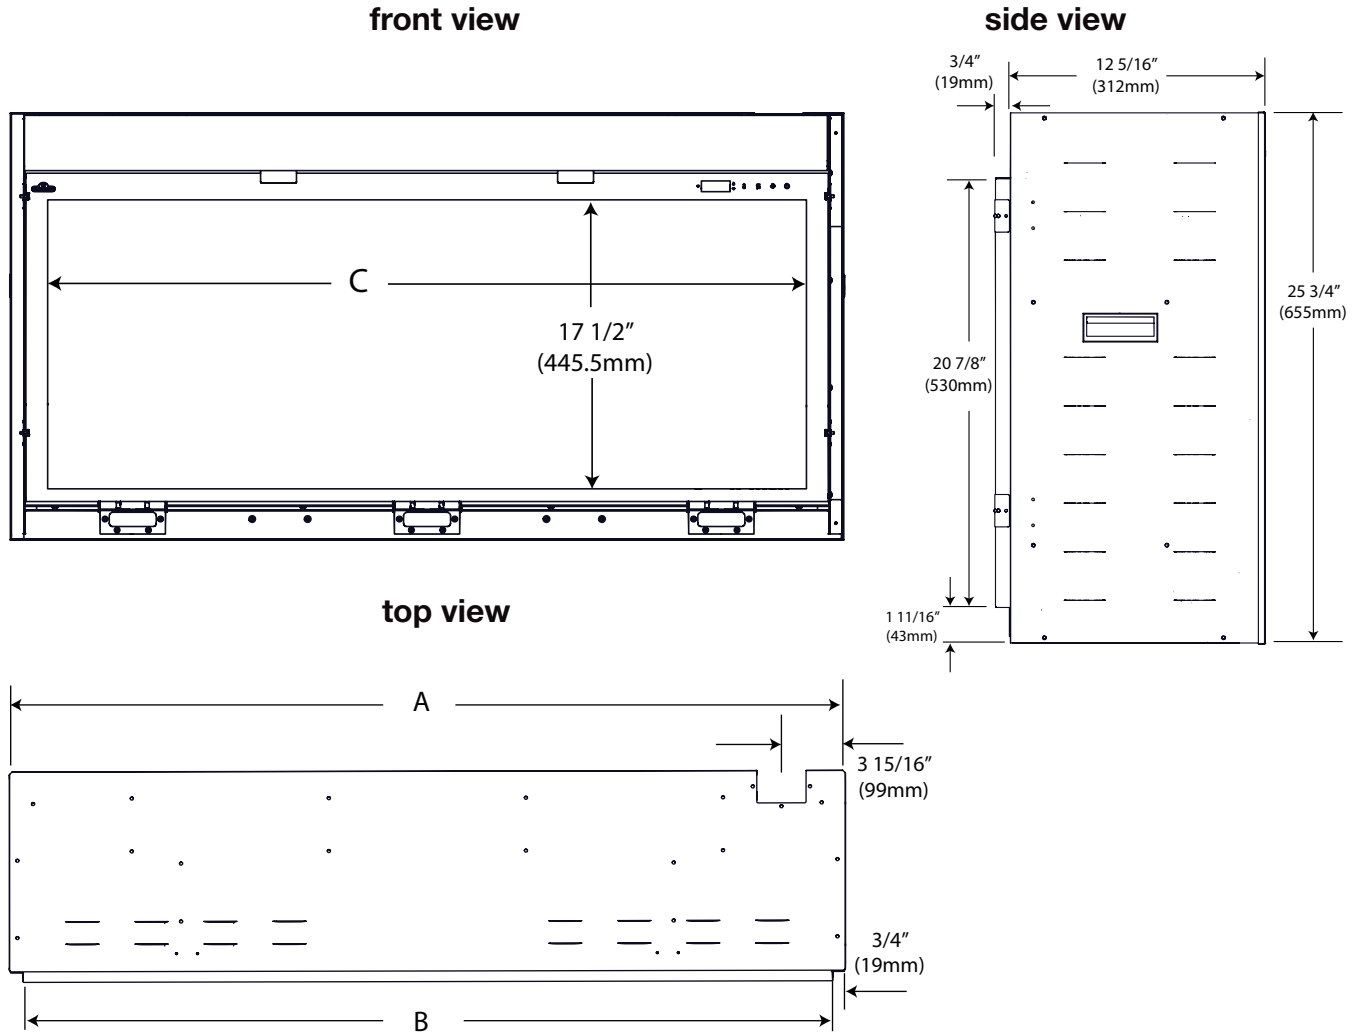

1.1 dimensions

Dimensions			
Model No.	A (outside width)	(B) finishing opening	(C) viewing area
NEFB50AB	50 1/4"	48 5/8"	45 3/4"
	1276mm	1234mm	1162mm
NEFB62AB	62 1/4"	60 5/8"	57 3/4"
	1579mm	1539mm	1467mm
NEFB74AB	74 1/4"	72 5/8"	69 3/4"
	1882mm	1844mm	1772mm
NEFB96AB	96 1/4"	94 5/8"	91 3/4"
	2441mm	2402mm	2330mm