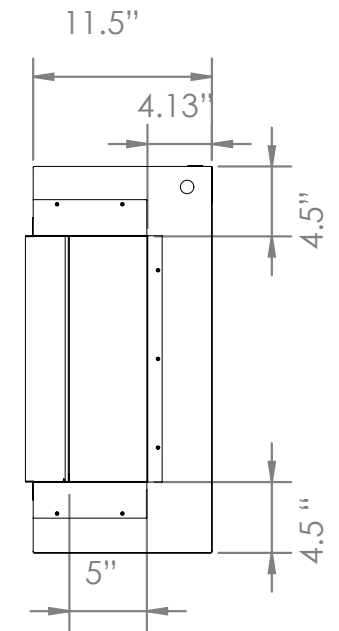

Indicates optional 240V installation