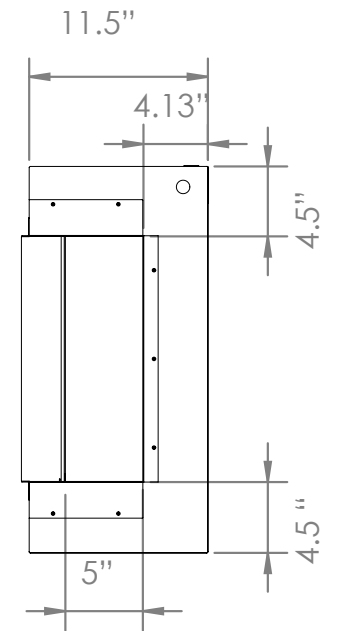

**Indicates optional 240V installation**

Part Number	LPM-4416
Series	Landscape Pro Multiview

Volts	AC 120V/60Hz <b>AC 240V/60Hz (OPTIONAL)</b>
Amps	14 Amps
Watts	1560 Watts <b>3060 Watts</b>
Low Heat	1500 Watts <b>1500 Watts</b>
High Heat	1500 Watts <b>3000 Watts</b>
No Heat	>60 Watts
Lamps	LED 12V