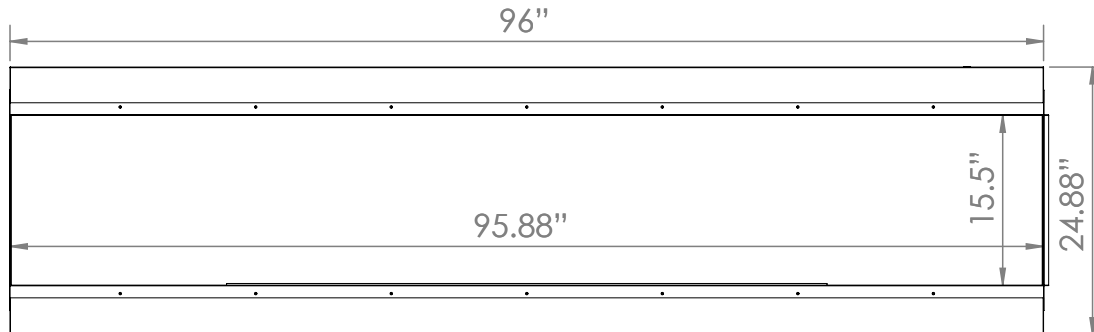

Indicates optional 240V installation