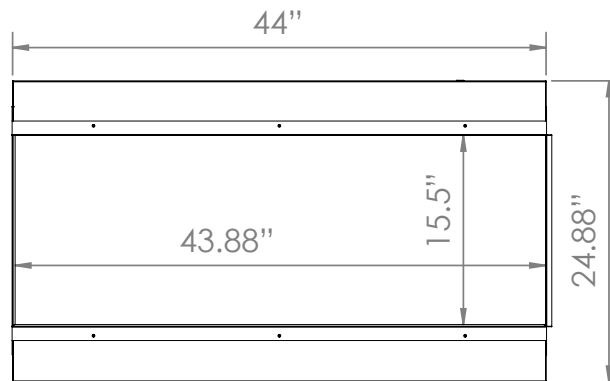

**Indicates optional 240V installation**

Part Number	LPM-4416
Series	Landscape Pro Multiview

Volts	AC 120V/60Hz <b>AC 240V/60Hz (OPTIONAL)</b>
Amps	14 Amps
Watts	1560 Watts <b>3060 Watts</b>
Low Heat	1500 Watts <b>1500 Watts</b>
High Heat	1500 Watts <b>3000 Watts</b>
No Heat	>60 Watts
Lamps	LED 12V