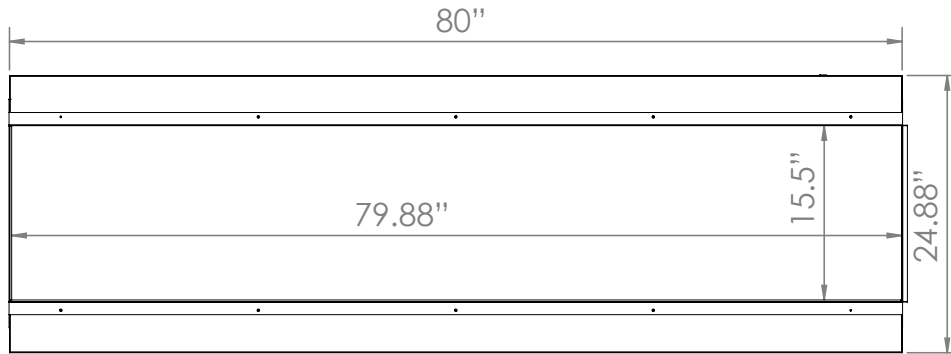

Indicates optional 240V installation