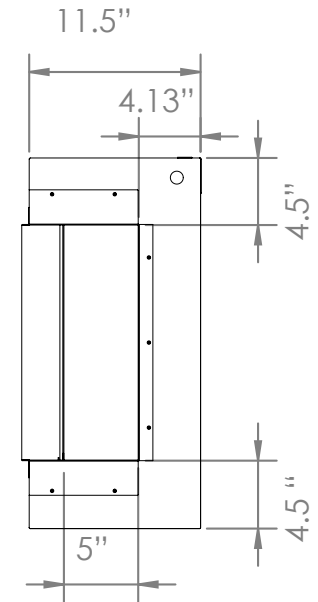

Indicates optional 240V installation