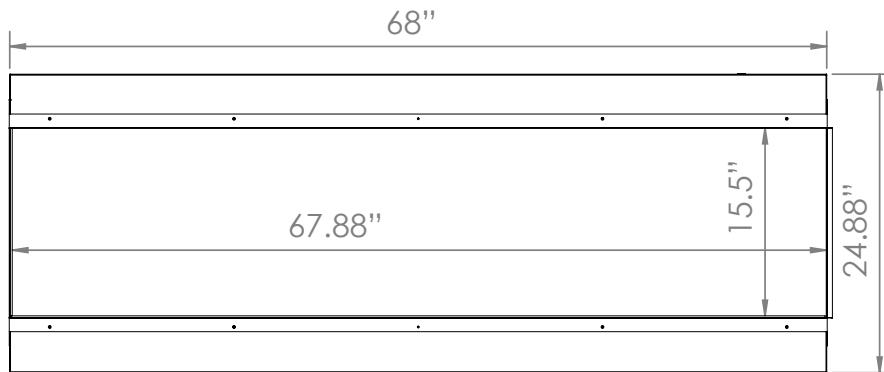

Indicates optional 240V installation