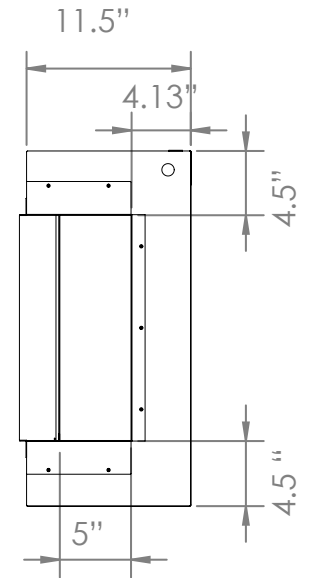

Indicates optional 240V installation