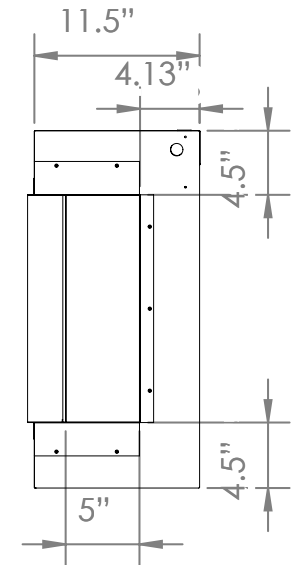

Indicates optional 240V installation