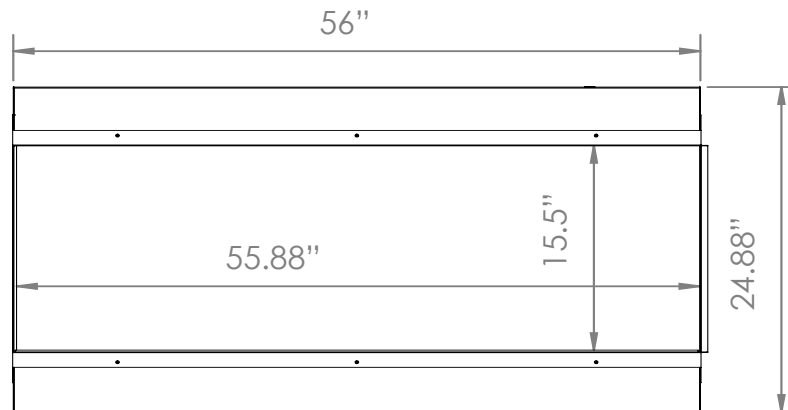

Indicates optional 240V installation