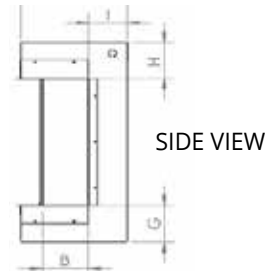

MULTI INSTALLATIONS - MULTIPLE DIFFERENT CONFIGURATIONS

MULTI INSTALL DEPTHS:

- BUILT-IN CLEAN FACE
- PARTIAL 2x6 RECESS
- WALL MOUNT*

MULTI CONFIGURATIONS:

- SINGLE SIDED
- LEFT CORNER
- RIGHT CORNER
- WALL MOUNT*
- BUILT-IN RECESSED (2X4)
- FLOATING WALL CABINET
- 3-SIDED (BAY)
- FLOOR CABINET

*Mantel & Accessories Sold Separately