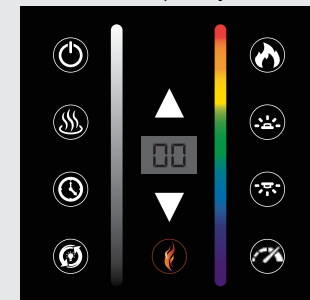

## MODERN FLAMES

*Landscape Pro™ Multi Fireplaces are equipped with adjustable heaters controlled by remote or phone app. Wireless Wall Control has thermostat controls.*

## STANDARD CONTROLS

REMOTE CONTROL & MANUAL CONTROL

## MODERN FLAMES

FULL FEATURED  
Wi-Fi APP

## UPGRADE CONTROLS

WIRELESS WALL THERMOSTAT CONTROL

Sold separately.

PT# MF-PRO-V2-WTC