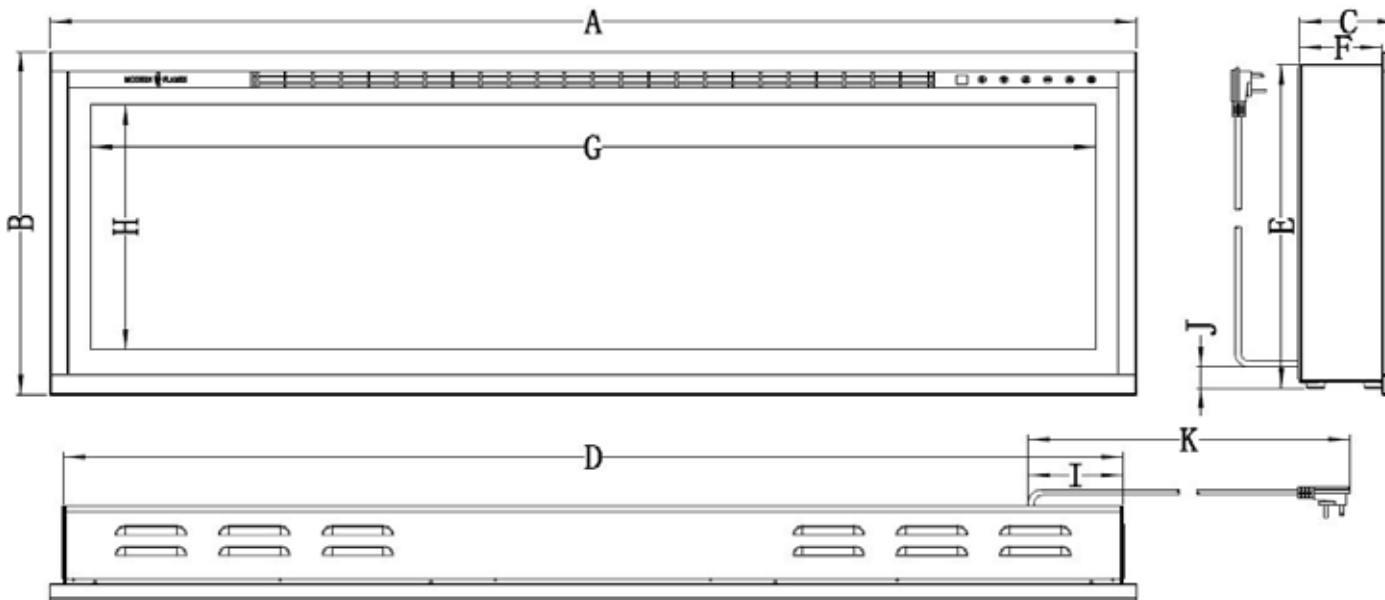

SPECTRUM SLIMLINE SERIES

Dimension Specs

SPECTRUM SLIMLINE DIMENSIONAL SPECS

Model Number	A	B	C	D	E	F	G	H	FINISHED OPENING DIMENSIONS W x H x D
SPS-50B	49-3/4" (1264mm)	17" (430mm)	4-3/4" (121mm)	48-5/8" (1235mm)	16-1/8" (410mm)	4" (102mm)	46" (1168mm)	12" (305mm)	48-7/8" (1242mm) x 16-1/4" (413mm) x 4" (102mm) minimum
SPS-60B	59-3/4" (1518mm)	17" (430mm)	4-3/4" (121mm)	58-5/8" (1489mm)	16-1/8" (410mm)	4" (102mm)	55-13/16" (1418mm)	12" (305mm)	58-7/8" (1496mm) x 16-1/4" (413mm) x 4" (102mm) minimum
SPS-74B	73-3/4" (1873mm)	17" (430mm)	4-3/4" (121mm)	72-5/8" (1845mm)	16-1/8" (410mm)	4" (102mm)	69-3/4" (1772mm)	12" (305mm)	72-7/8" (1851mm) x 16-1/4" (413mm) x 4" (102mm) minimum
SPS-100B	99-3/4" (2534mm)	17" (430mm)	4-3/4" (121mm)	98-5/8" (2505mm)	16-1/8" (410mm)	4" (102mm)	95-7/8" (2435mm)	12" (305mm)	98-7/8" (2512mm) x 16-1/4" (413mm) x 4" (102mm) minimum

FINISHED OPENING DIMENSIONS

W Width x H Height x D Depth