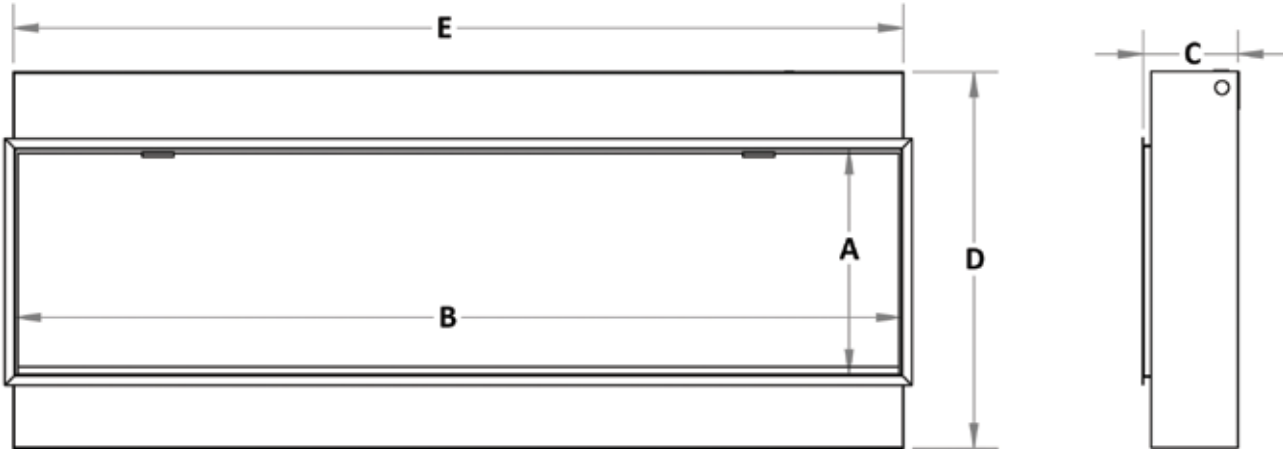

## MEDIA - **NEW** PREMIUM LOG DESIGN

Comes Standard with 2 Types of Acrylic Media: Smoke & Clear

| MODEL      | VIEWING AREA         |                       | FIREBOX DIMENSIONS |                      |                         | FRAMING DIMENSIONS  |
|------------|----------------------|-----------------------|--------------------|----------------------|-------------------------|---|
|            | A                    | B                     | C                  | D                    | E                       | W x H x D   |
| LPS-4414V2 | 13.375"<br>(355.6mm) | 43.25"<br>(1098.55")  | 6"<br>(152.4mm)    | 23.75"<br>(603.25mm) | 44.0625"<br>(1119.19mm) | 44 1/4" W x 24 1/8" H x 6" D (1130mm W x 613mm H x 152mm D) |
| LPS-5614V2 | 13.375"<br>(355.6mm) | 55.25"<br>(1403.35mm) | 6"<br>(152.4mm)    | 23.75"<br>(603.25mm) | 56.0625"<br>(1423.99mm) | 56 1/4" W x 24 1/8" H x 6" D (1435mm W x 613mm H x 152mm D) |
| LPS-6814V2 | 13.375"<br>(355.6mm) | 67.25"<br>(1708.15mm) | 6"<br>(152.4mm)    | 23.75"<br>(603.25mm) | 68.0625"<br>(1728.79mm) | 68 1/4" W x 24 1/8" H x 6" D (1740mm W x 613mm H x 152mm D) |
| LPS-8014V2 | 13.375"<br>(355.6mm) | 79.25"<br>(2012.95mm) | 6"<br>(152.4mm)    | 23.75"<br>(603.25mm) | 80.0625"<br>(2033.59mm) | 80 1/4" W x 24 1/8" H x 6" D (2045mm W x 613mm H x 152mm D) |
| LPS-9614V2 | 13.375"<br>(355.6mm) | 95.25"<br>(2419.35mm) | 6"<br>(152.4mm)    | 23.75"<br>(603.25mm) | 96.0625"<br>(2439.99mm) | 96 1/4" W x 24 1/8" H x 6" D (2451mm W x 613mm H x 152mm D) |

*Note Dimensions include screw heads on the exterior of the fireplace. Interior viewing dimensions include the trim kit.*