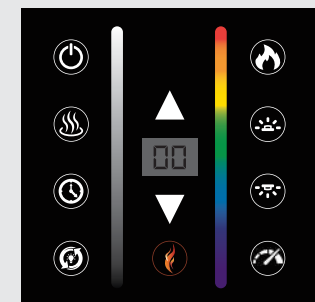

## STANDARD CONTROLS

REMOTE CONTROL & MANUAL CONTROL

## MODERN FLAMES

FULL FEATURED  
Wi-Fi APP

## UPGRADE CONTROLS

WIRELESS WALL THERMOSTAT CONTROL

Sold separately.

PT# MF-PRO-V2-WTC

 Hybrid-FX™  
FLAME TECHNOLOGY