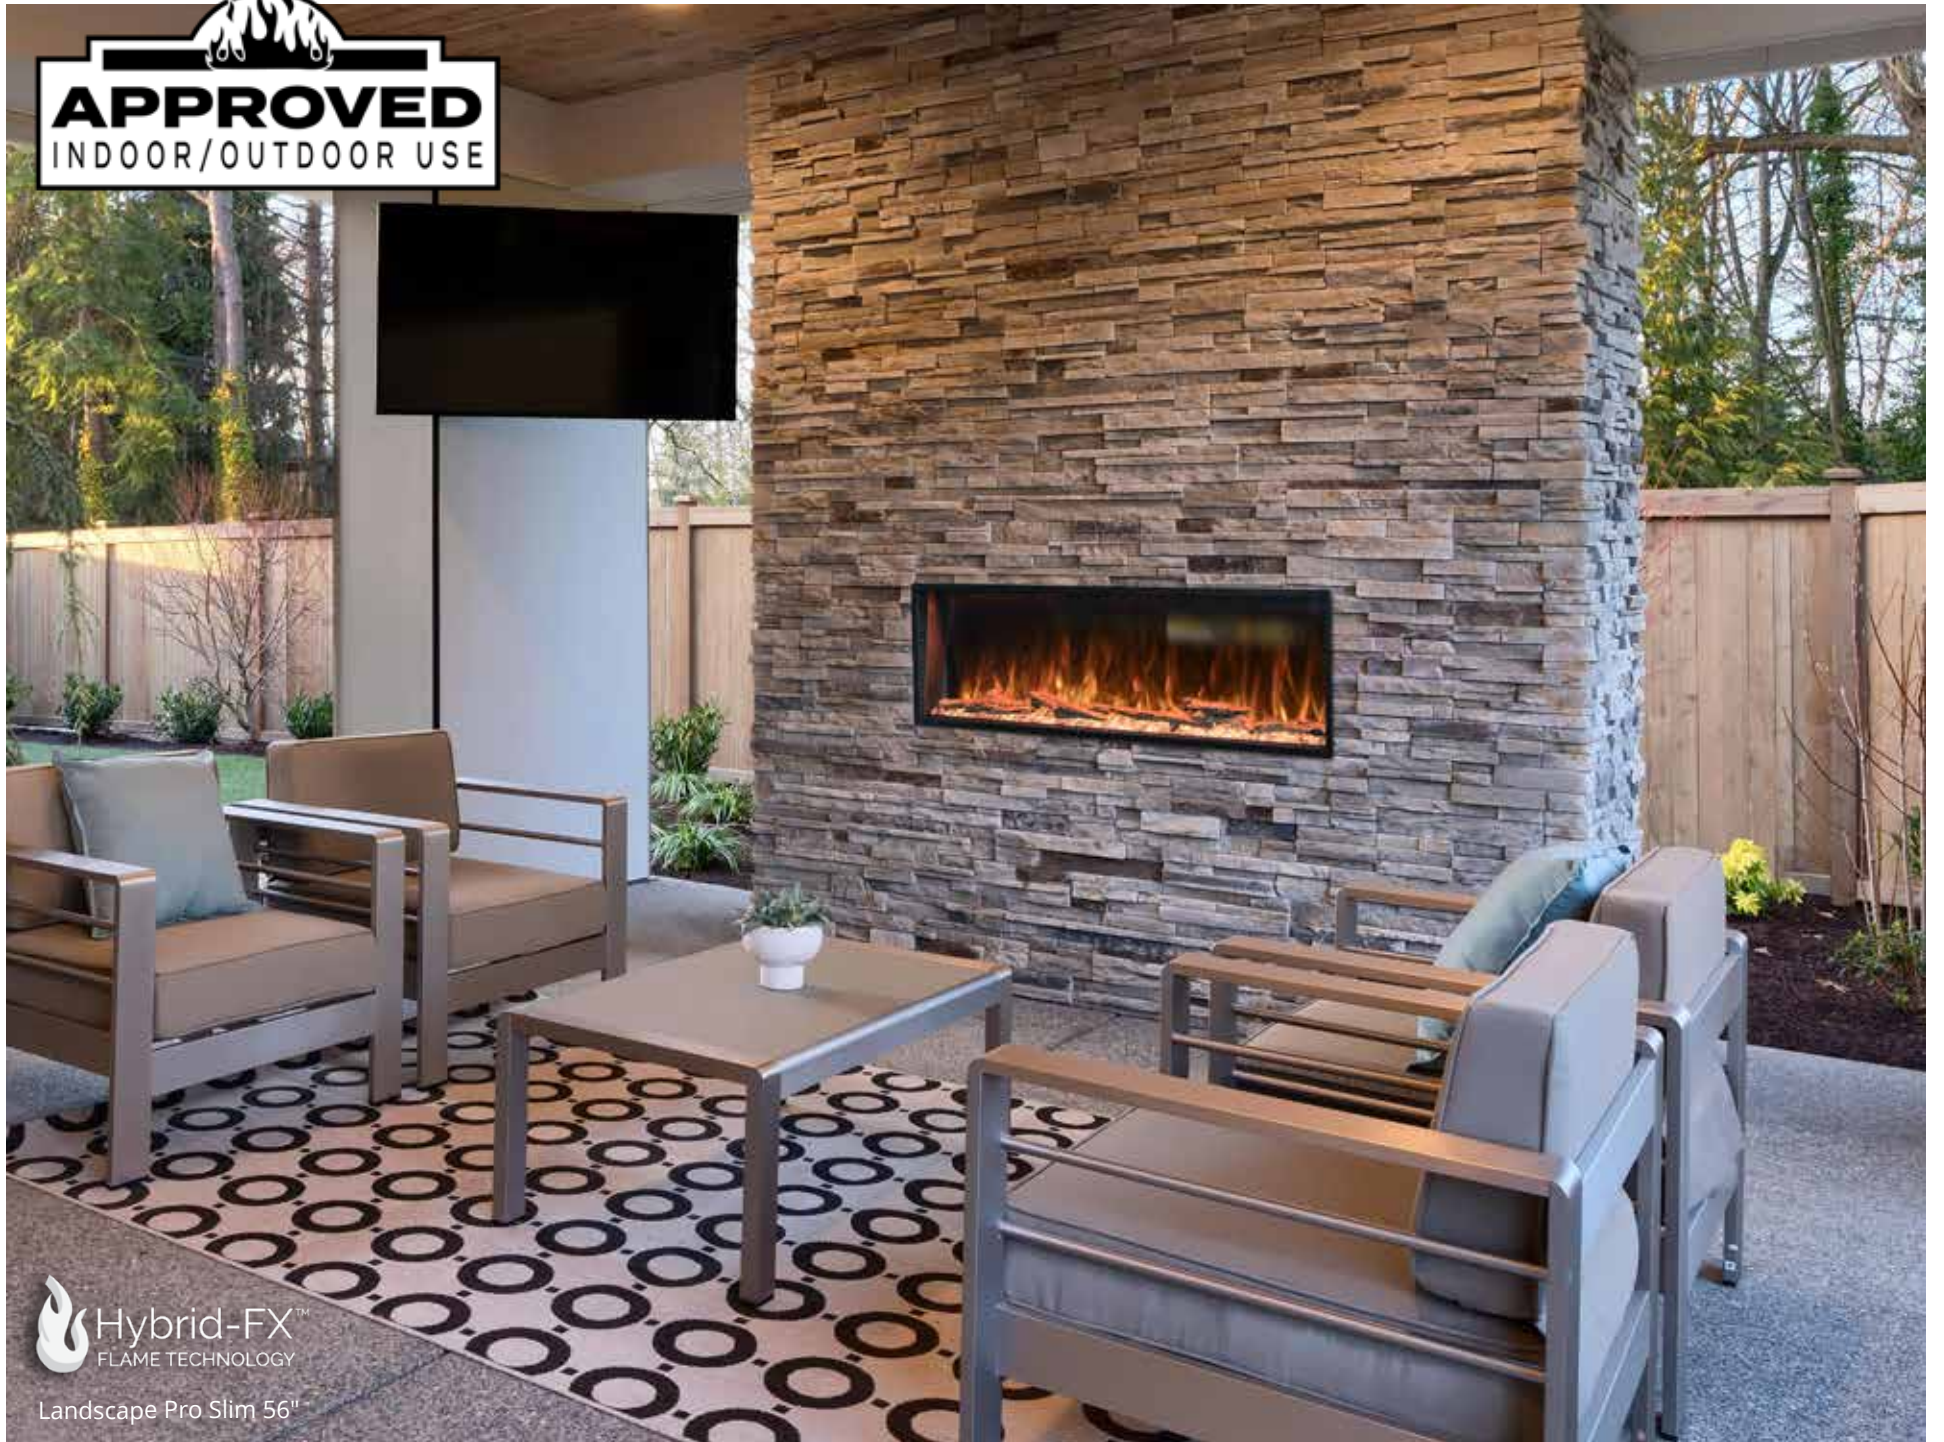

 Hybrid-FX™  
FLAME TECHNOLOGY

Landscape Pro Slim 56"

[modernflames.com](http://modernflames.com)